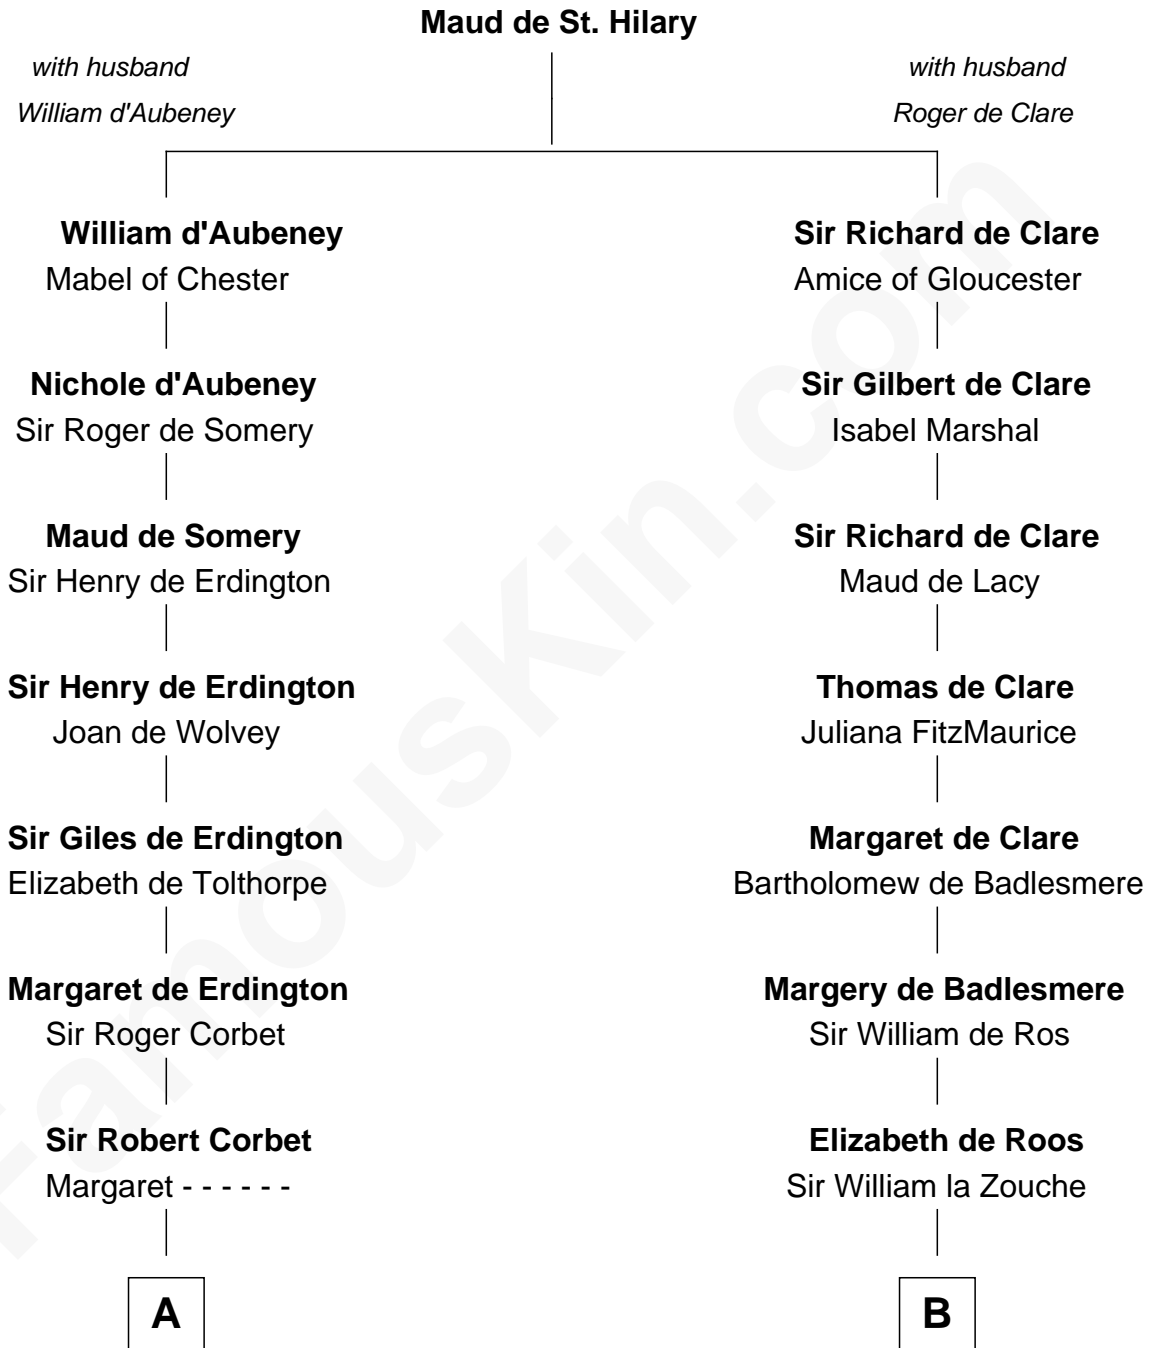

## Relationship Chart of

### Ralph Waldo Emerson

*American Poet*

15th cousin 4 times removed of

**Robert Catesby**

*Leader of Gunpowder Plot*

**C**

Rev. William Emerson

Phebe Bliss