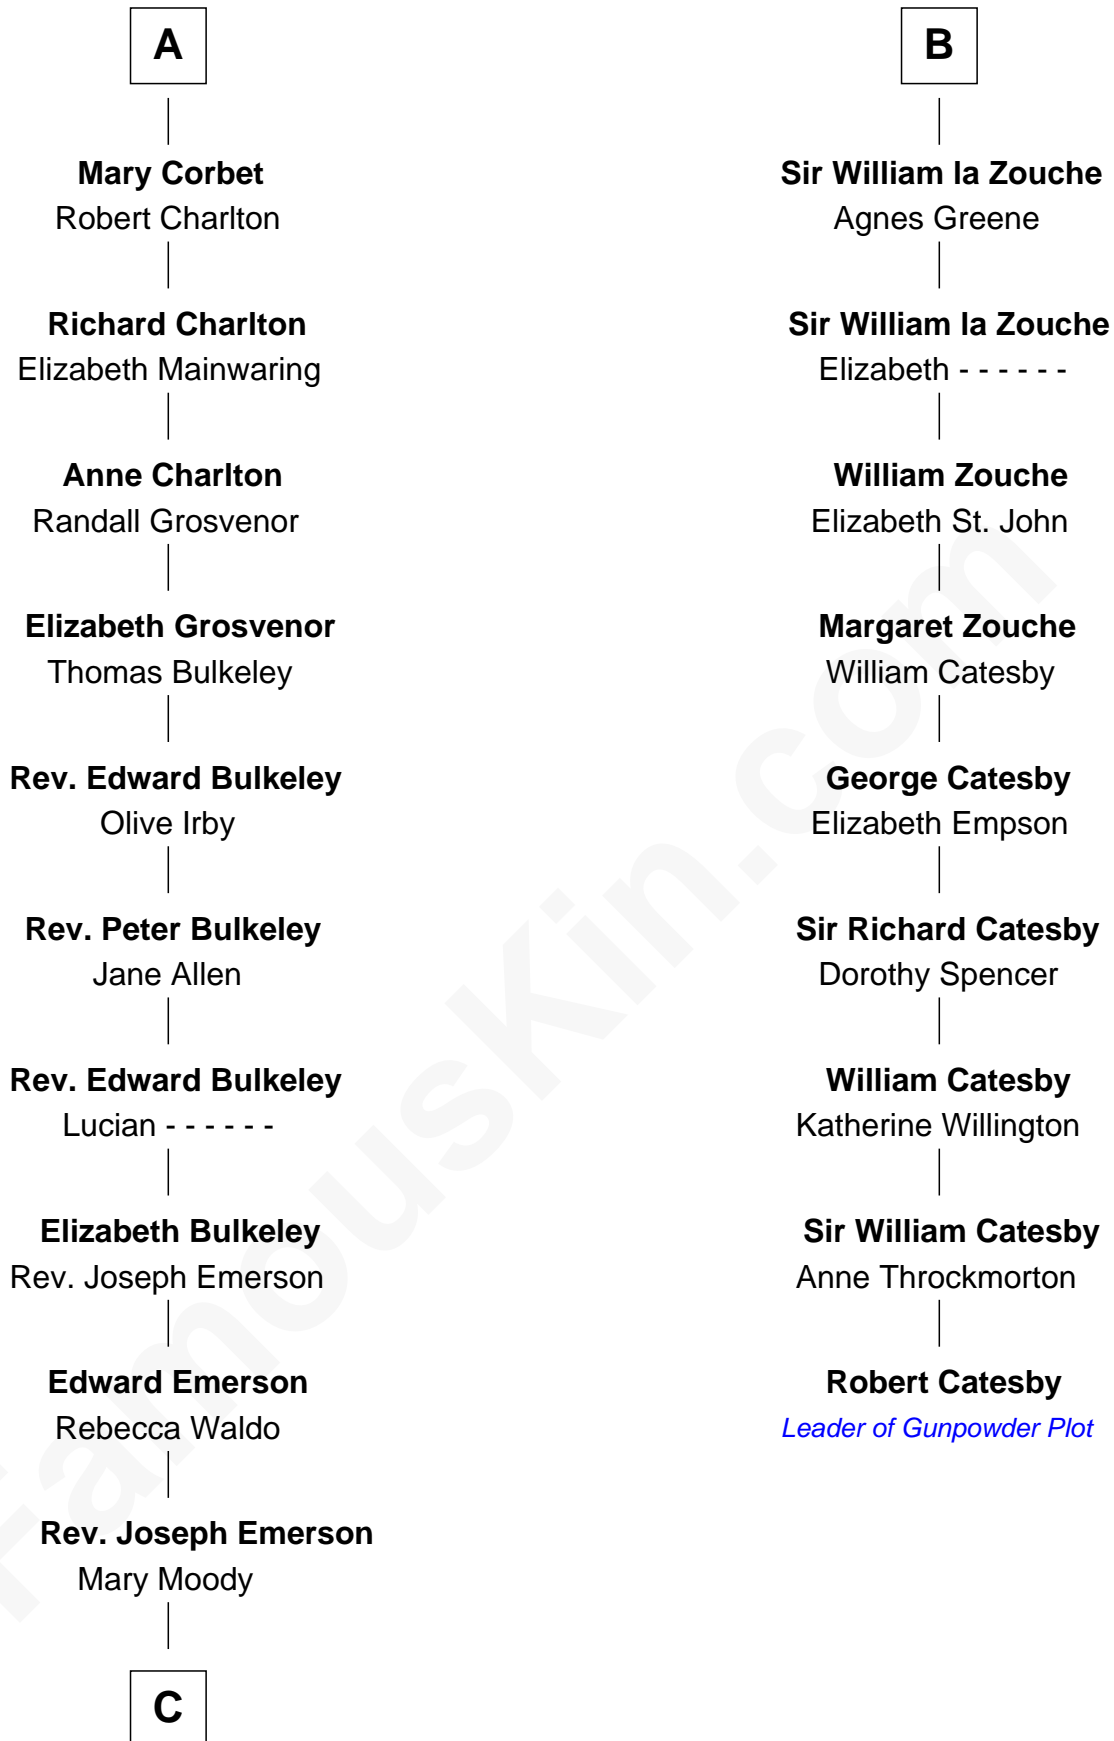

## Relationship Chart of

### Ralph Waldo Emerson

*American Poet*

15th cousin 4 times removed of

**Robert Catesby**

*Leader of Gunpowder Plot*

**C**

Rev. William Emerson

Phebe Bliss