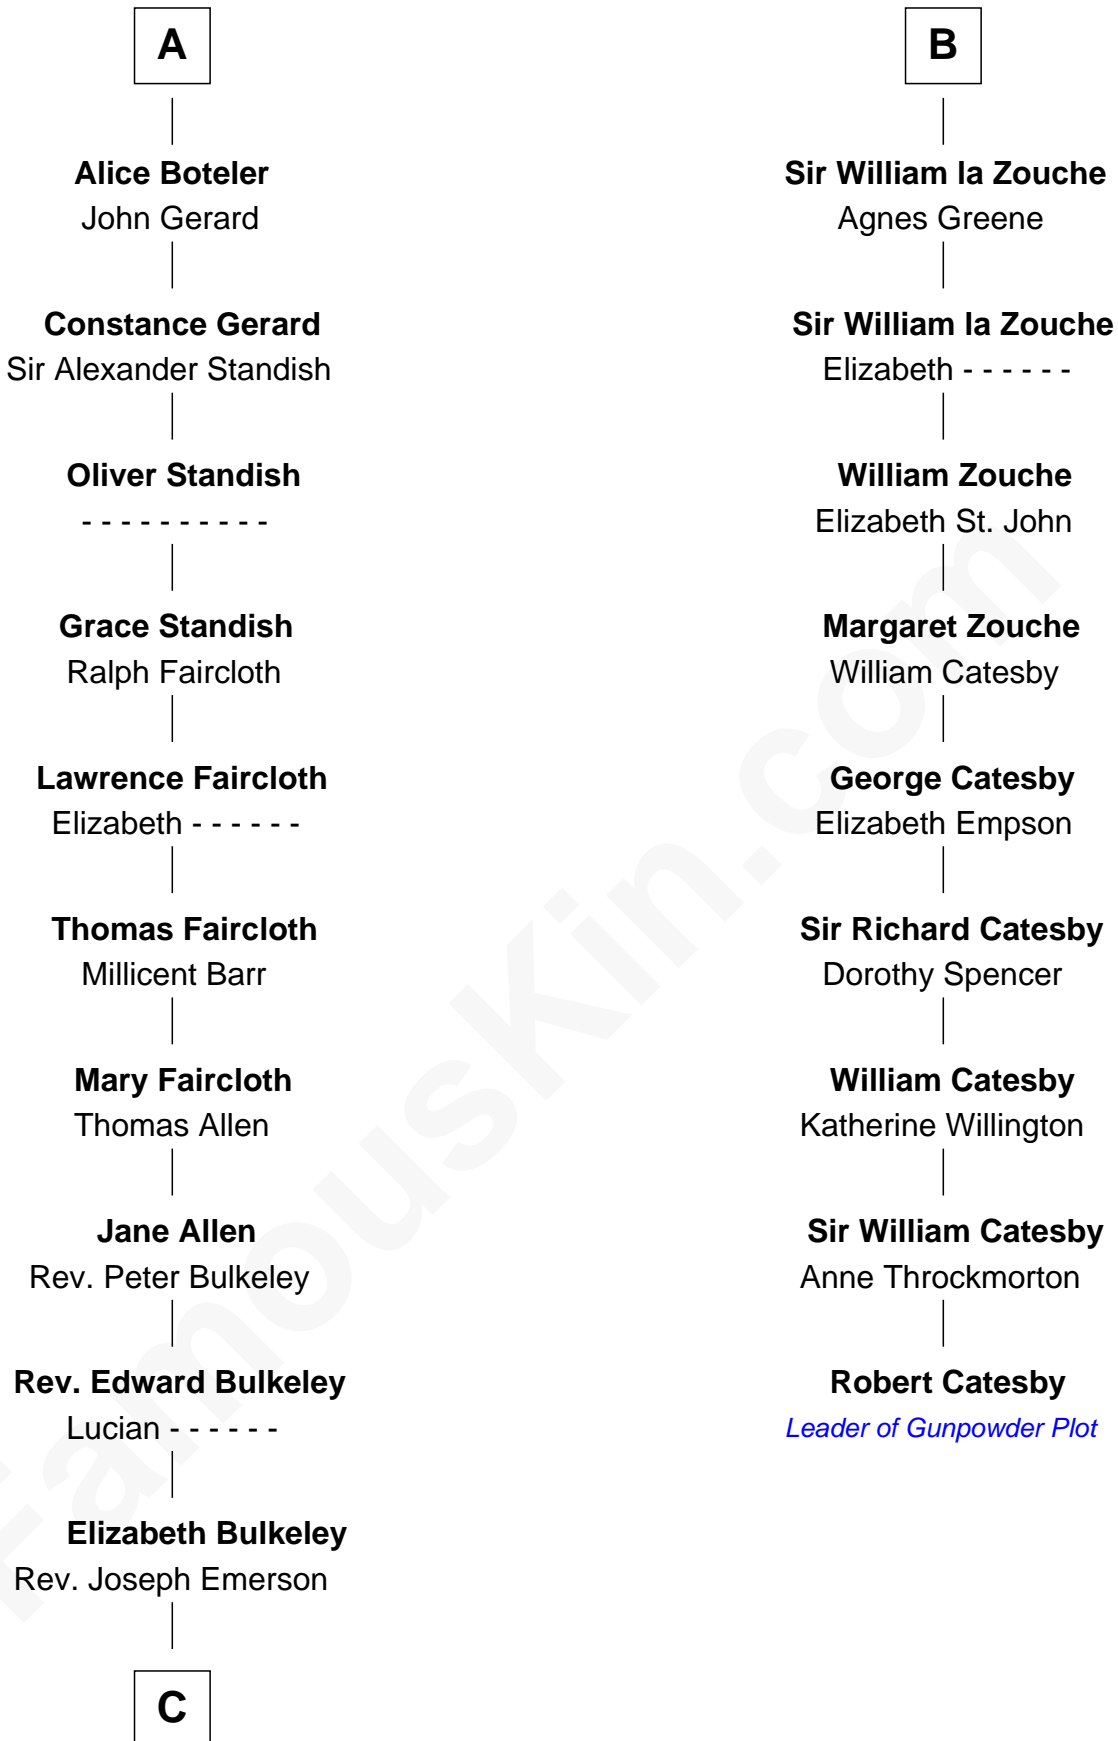

FamousKin.com

Relationship Chart of Ralph Waldo Emerson

American Poet

15th cousin 6 times removed of

Robert Catesby

Leader of Gunpowder Plot

Richard Avenal

FamousKin.com