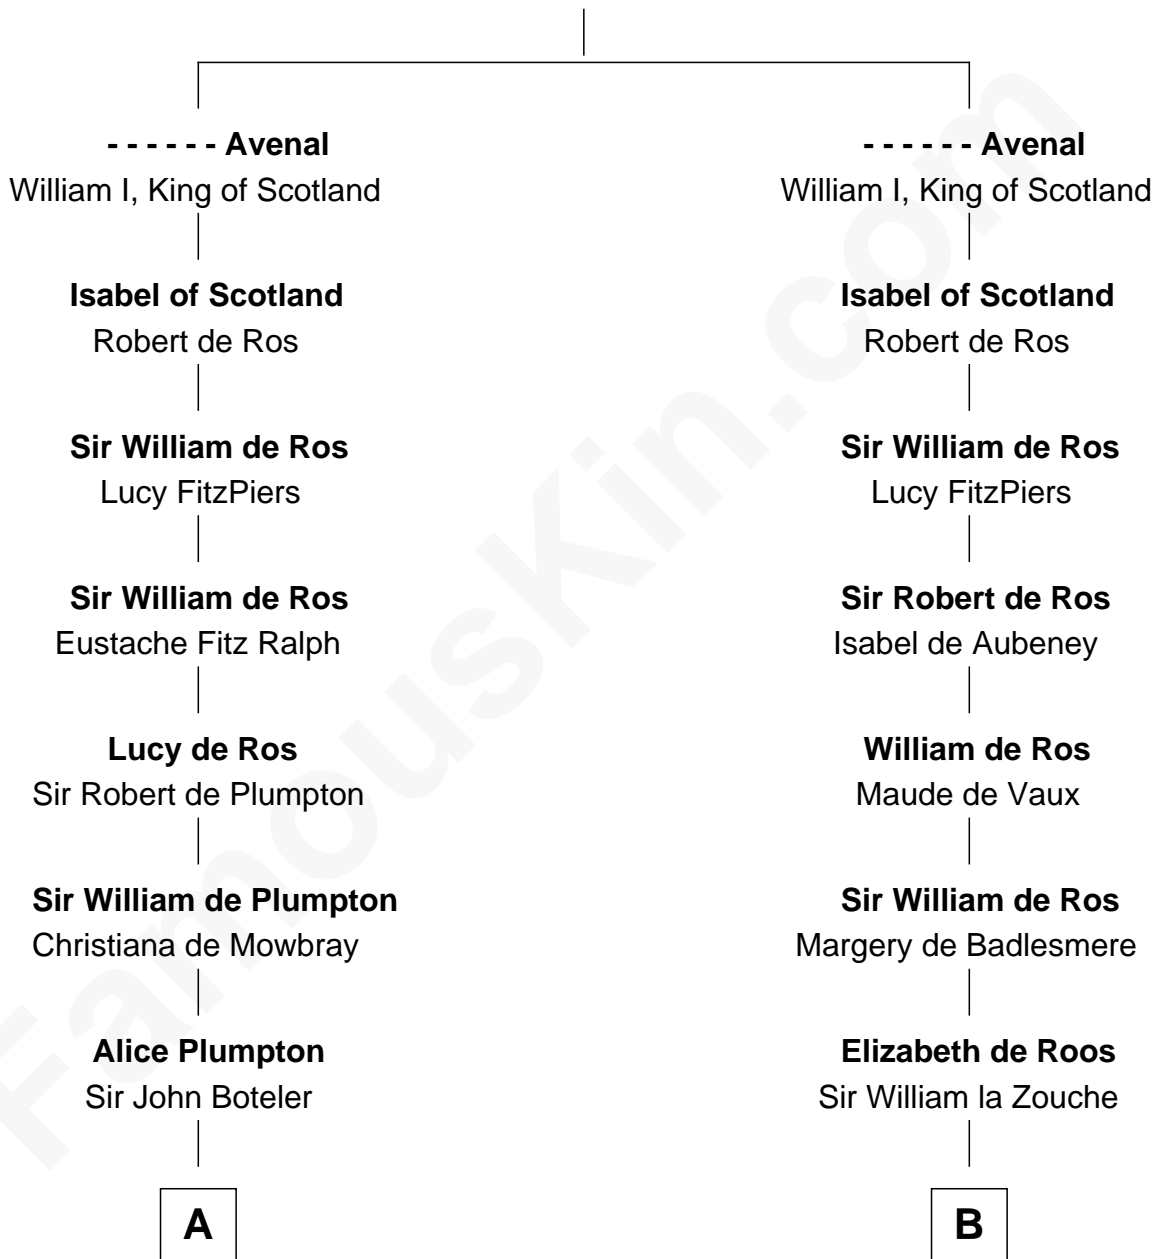

FamousKin.com

Relationship Chart of Ralph Waldo Emerson

American Poet

15th cousin 6 times removed of

Robert Catesby

Leader of Gunpowder Plot

Richard Avenal

FamousKin.com