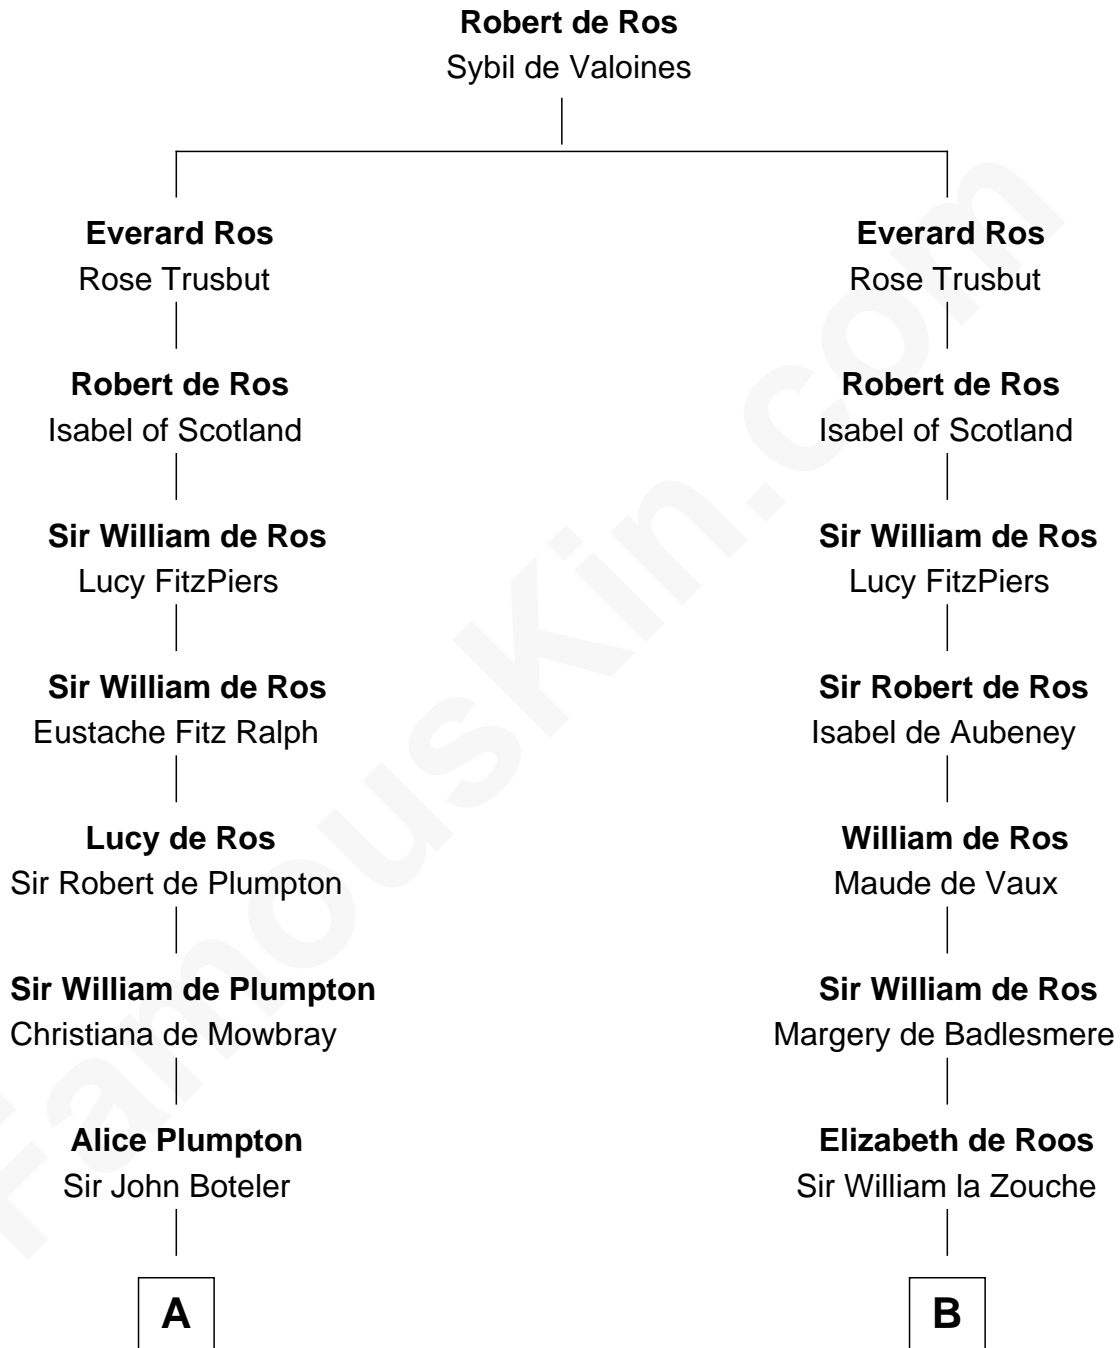

FamousKin.com

Relationship Chart of

Ralph Waldo Emerson

American Poet

15th cousin 6 times removed of

Robert Catesby

Leader of Gunpowder Plot

FamousKin.com