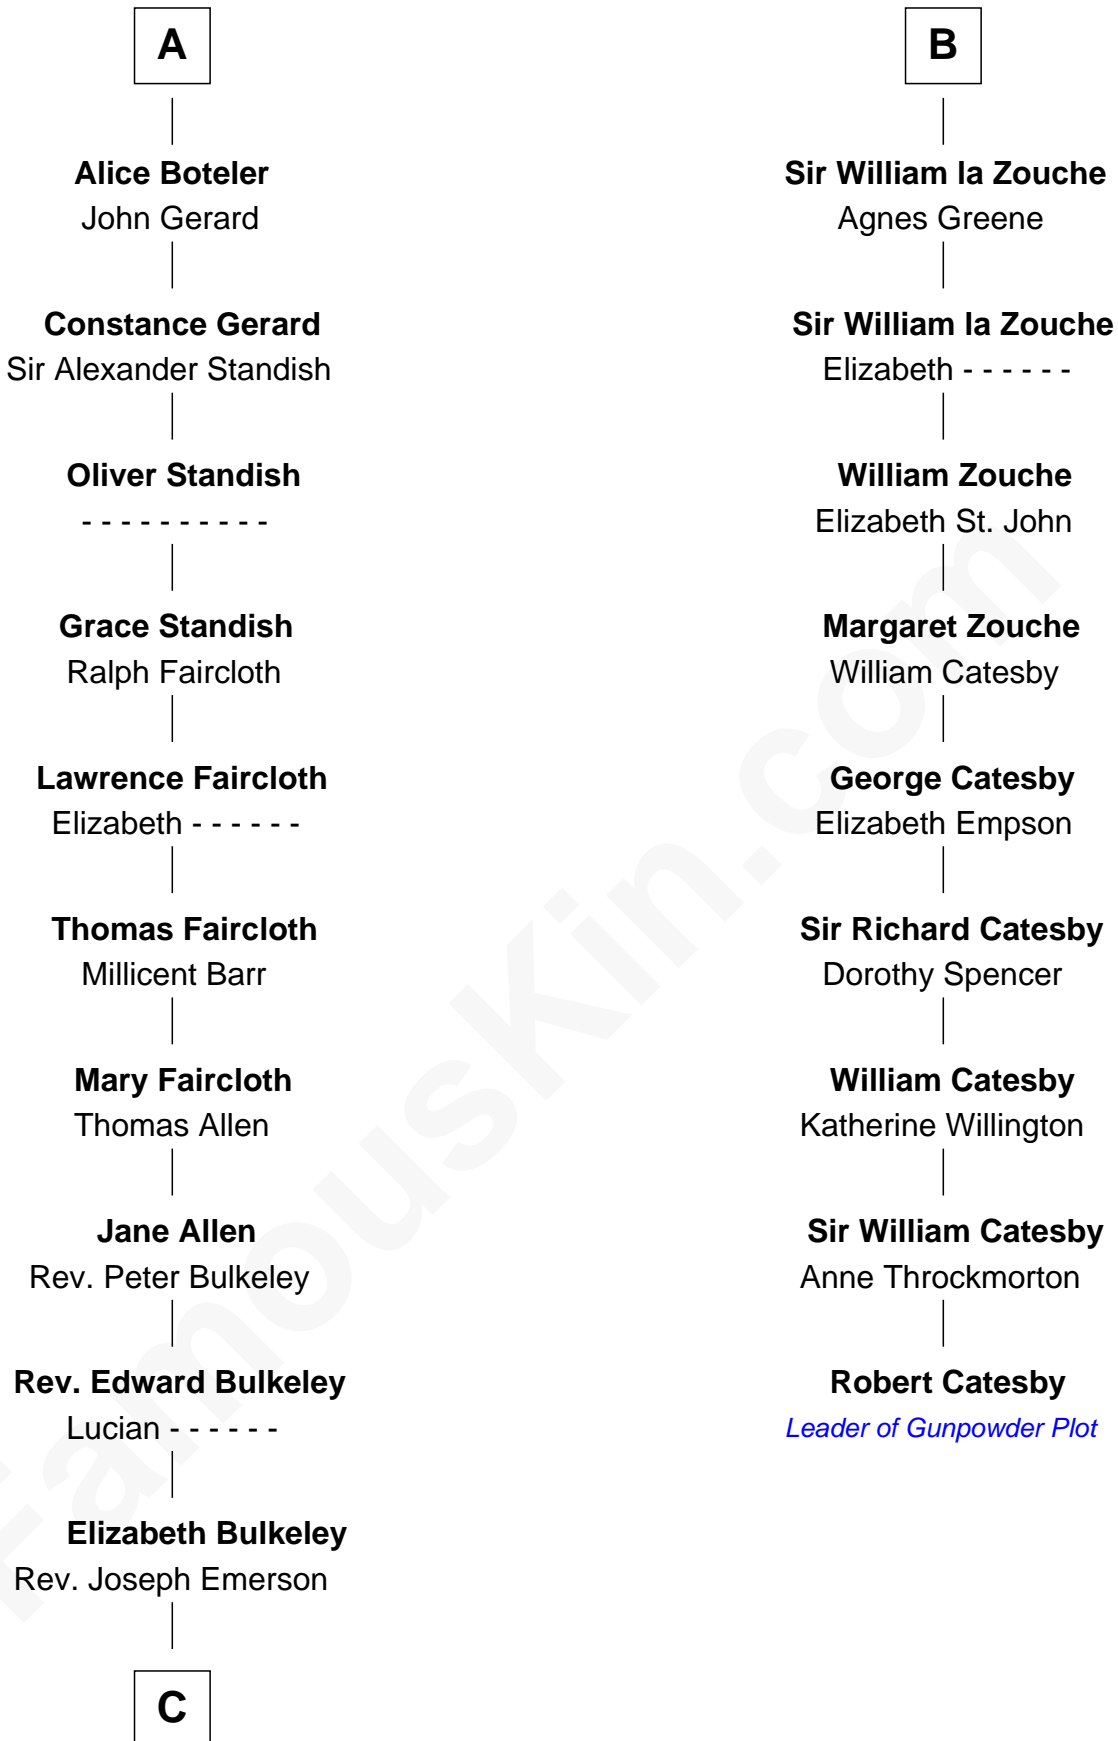

FamousKin.com

Relationship Chart of

Ralph Waldo Emerson

American Poet

15th cousin 6 times removed of

Robert Catesby

Leader of Gunpowder Plot

FamousKin.com