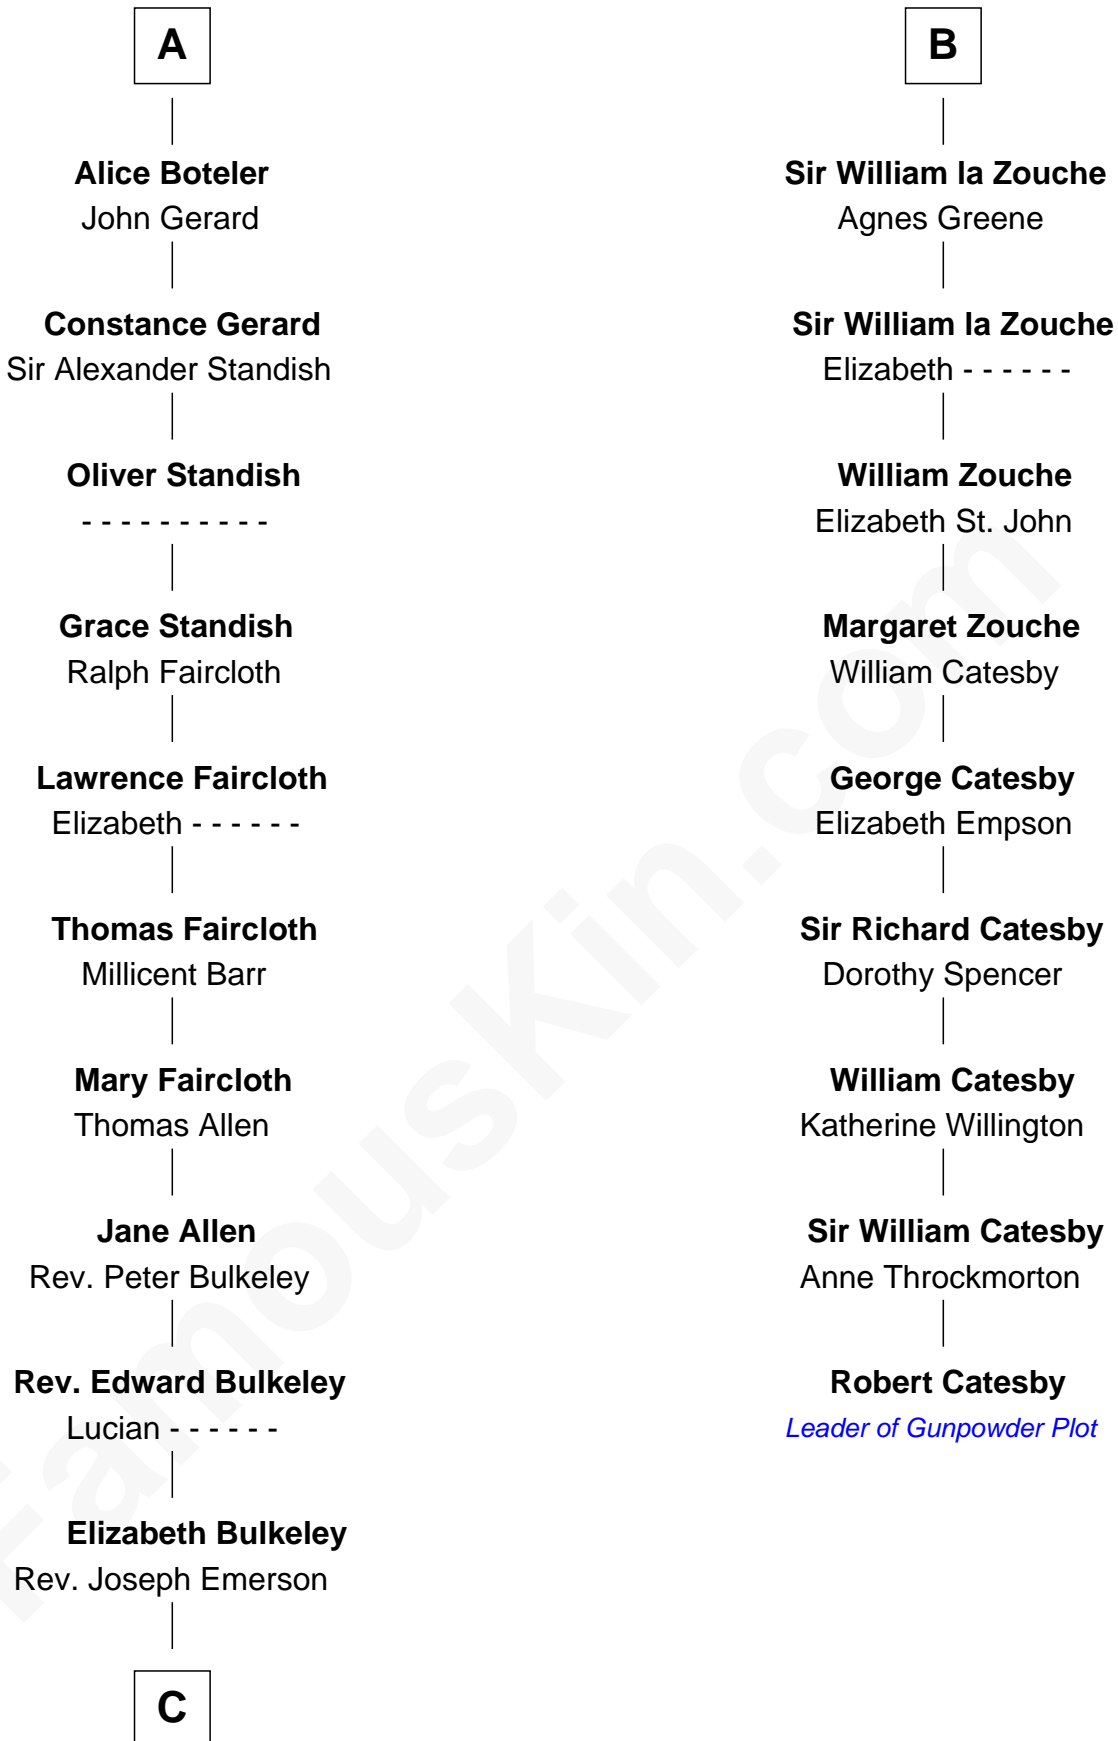

FamousKin.com

Relationship Chart of

Ralph Waldo Emerson

American Poet

15th cousin 6 times removed of

Robert Catesby
Leader of Gunpowder Plot

William Trusbut

FamousKin.com