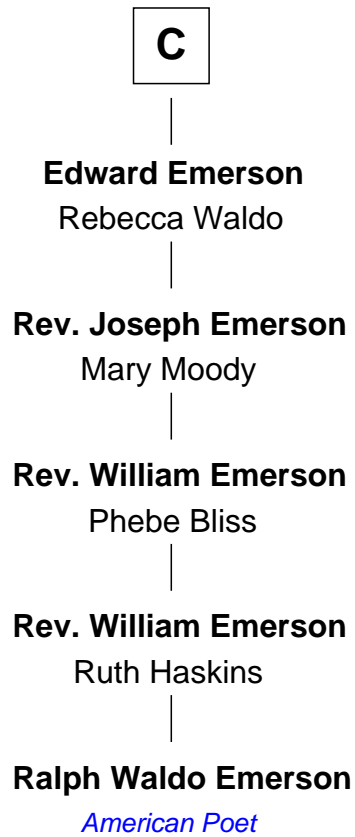

## Relationship Chart of

### Ralph Waldo Emerson

*American Poet*

15th cousin 6 times removed of

**Robert Catesby**

*Leader of Gunpowder Plot*

**Henry of Huntingdon**

Ada de Warenne

**William I, King of Scotland**

**Isabel of Scotland**

Robert de Ros

**Sir William de Ros**

Lucy FitzPiers

**Sir Robert de Ros**

Isabel de Aubeney

**William de Ros**

Maude de Vaux

**Sir William de Ros**

Margery de Badlesmere

**Elizabeth de Roos**

Sir William la Zouche

**B**

FamousKin.com