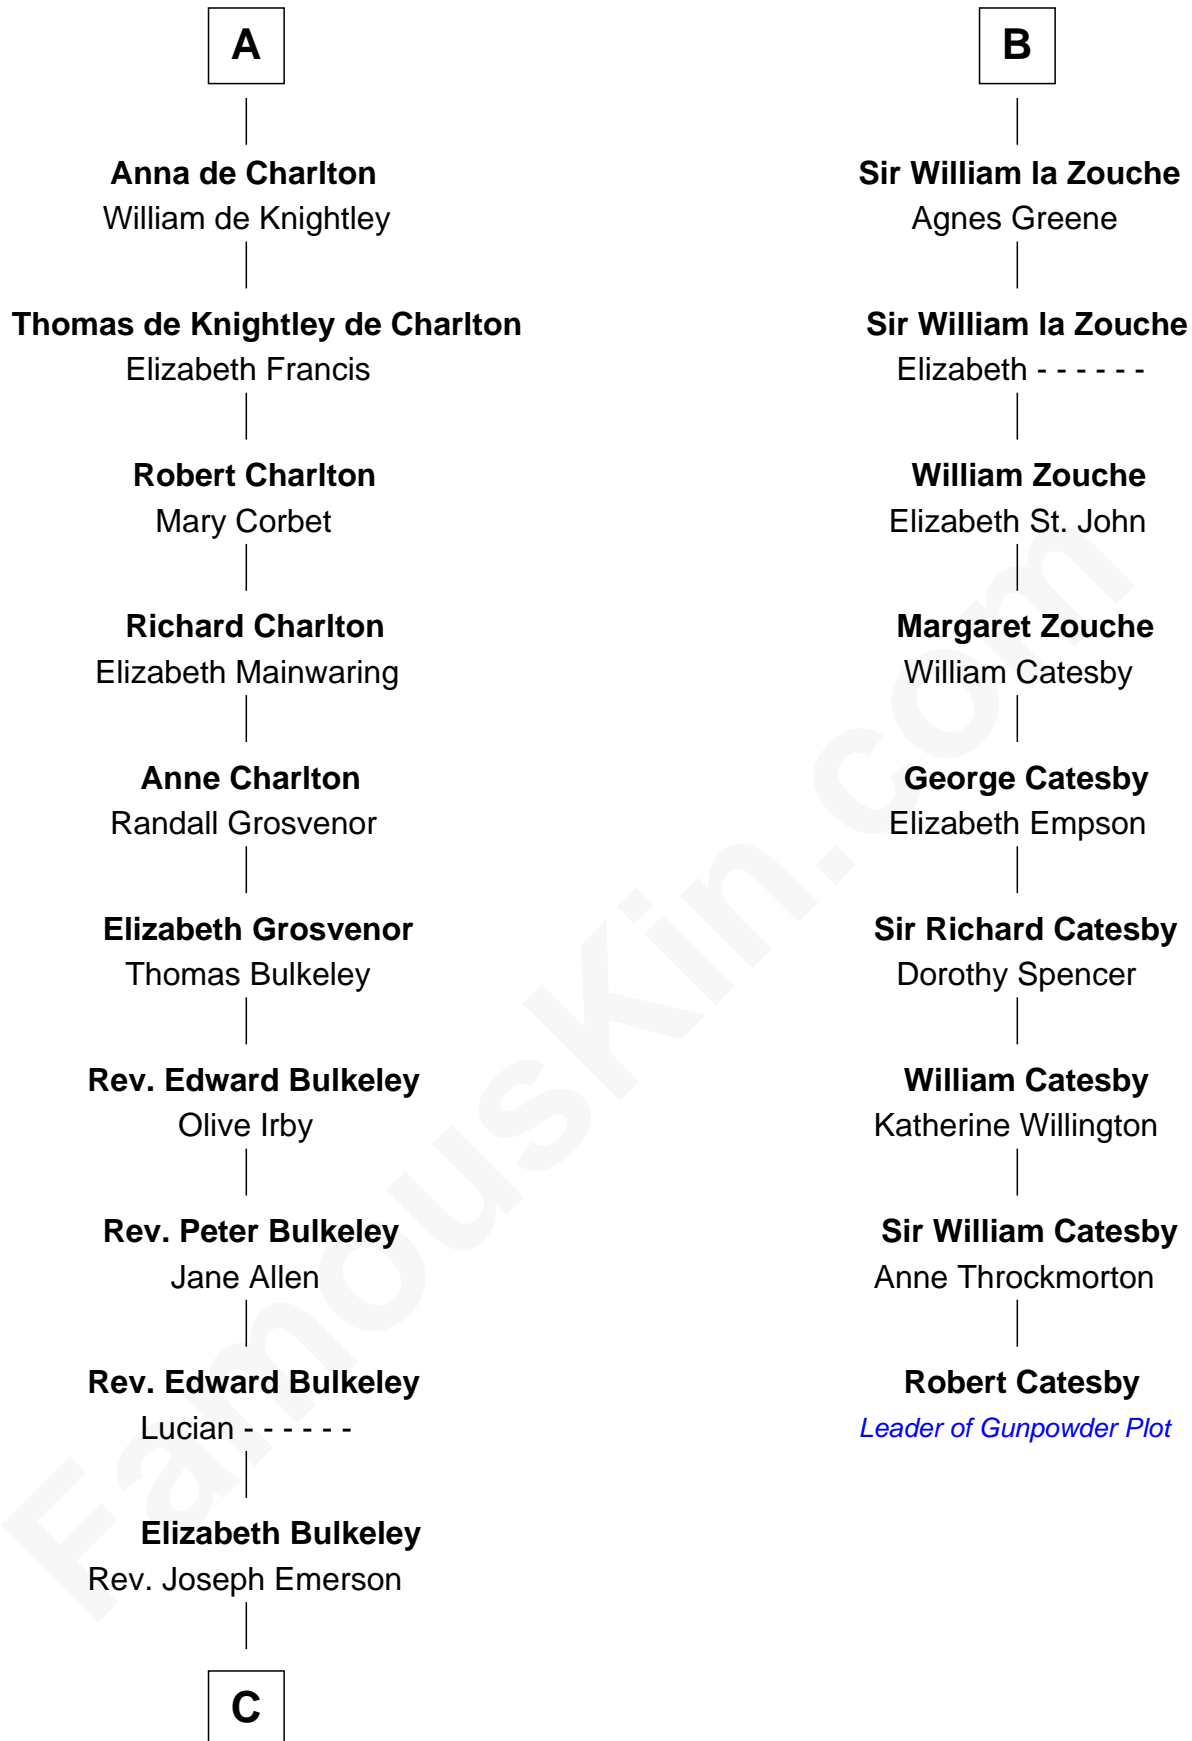

## Relationship Chart of

### Ralph Waldo Emerson

*American Poet*

15th cousin 6 times removed of

**Robert Catesby**  
*Leader of Gunpowder Plot*

FamousKin.com