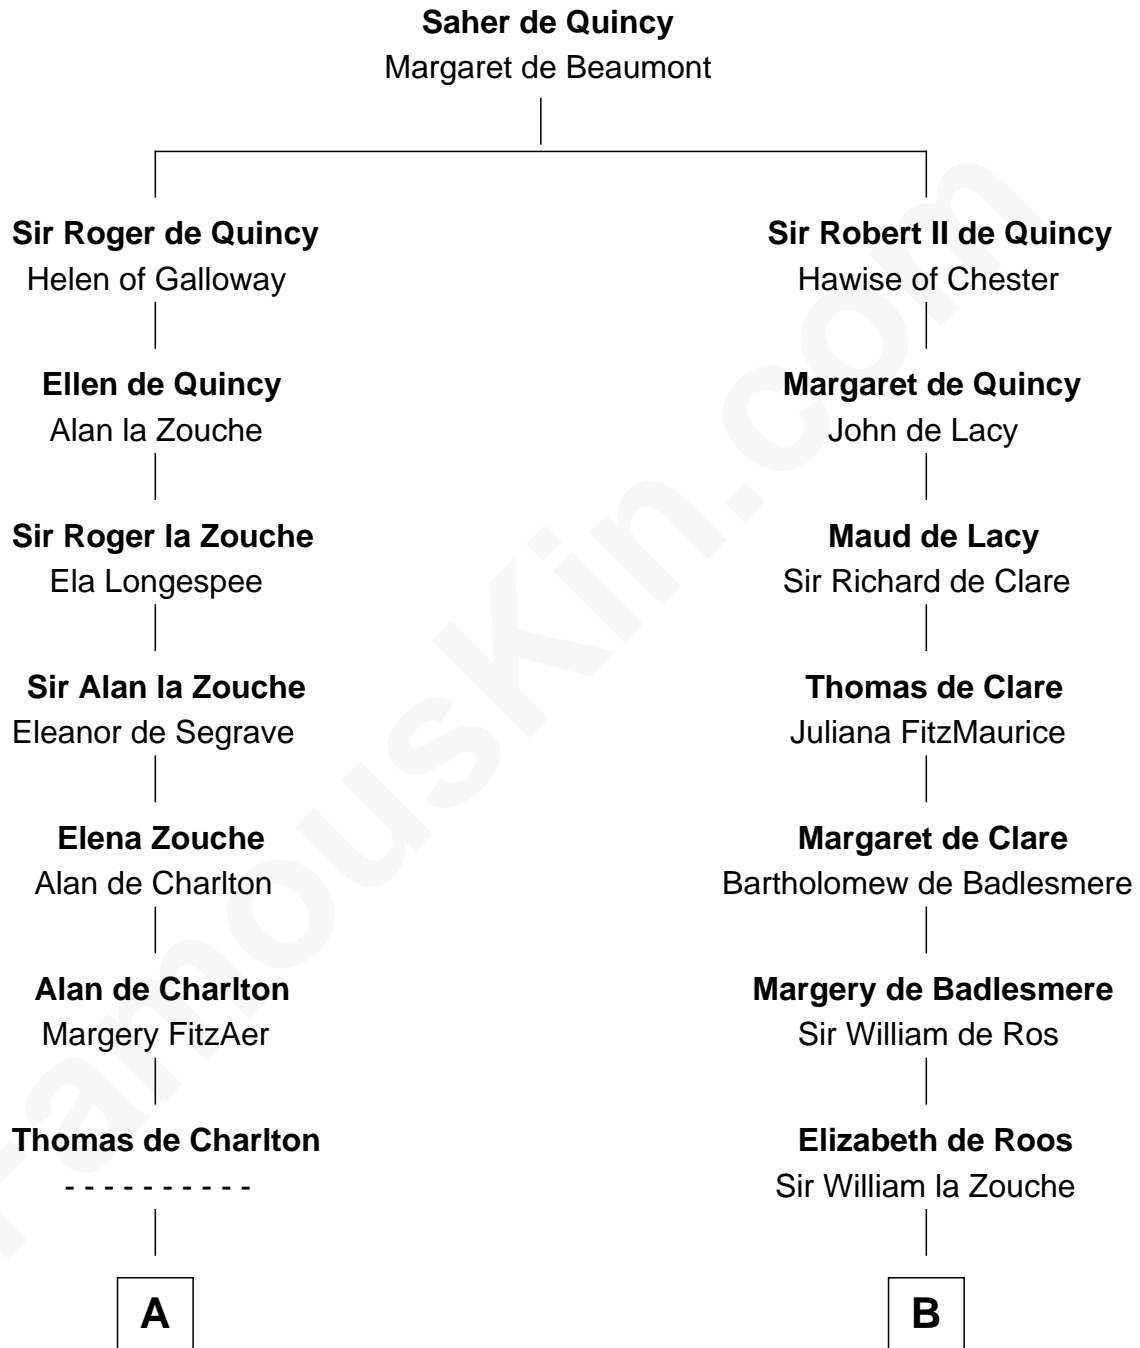

## Relationship Chart of

### Ralph Waldo Emerson

*American Poet*

15th cousin 6 times removed of

**Robert Catesby**  
*Leader of Gunpowder Plot*

FamousKin.com