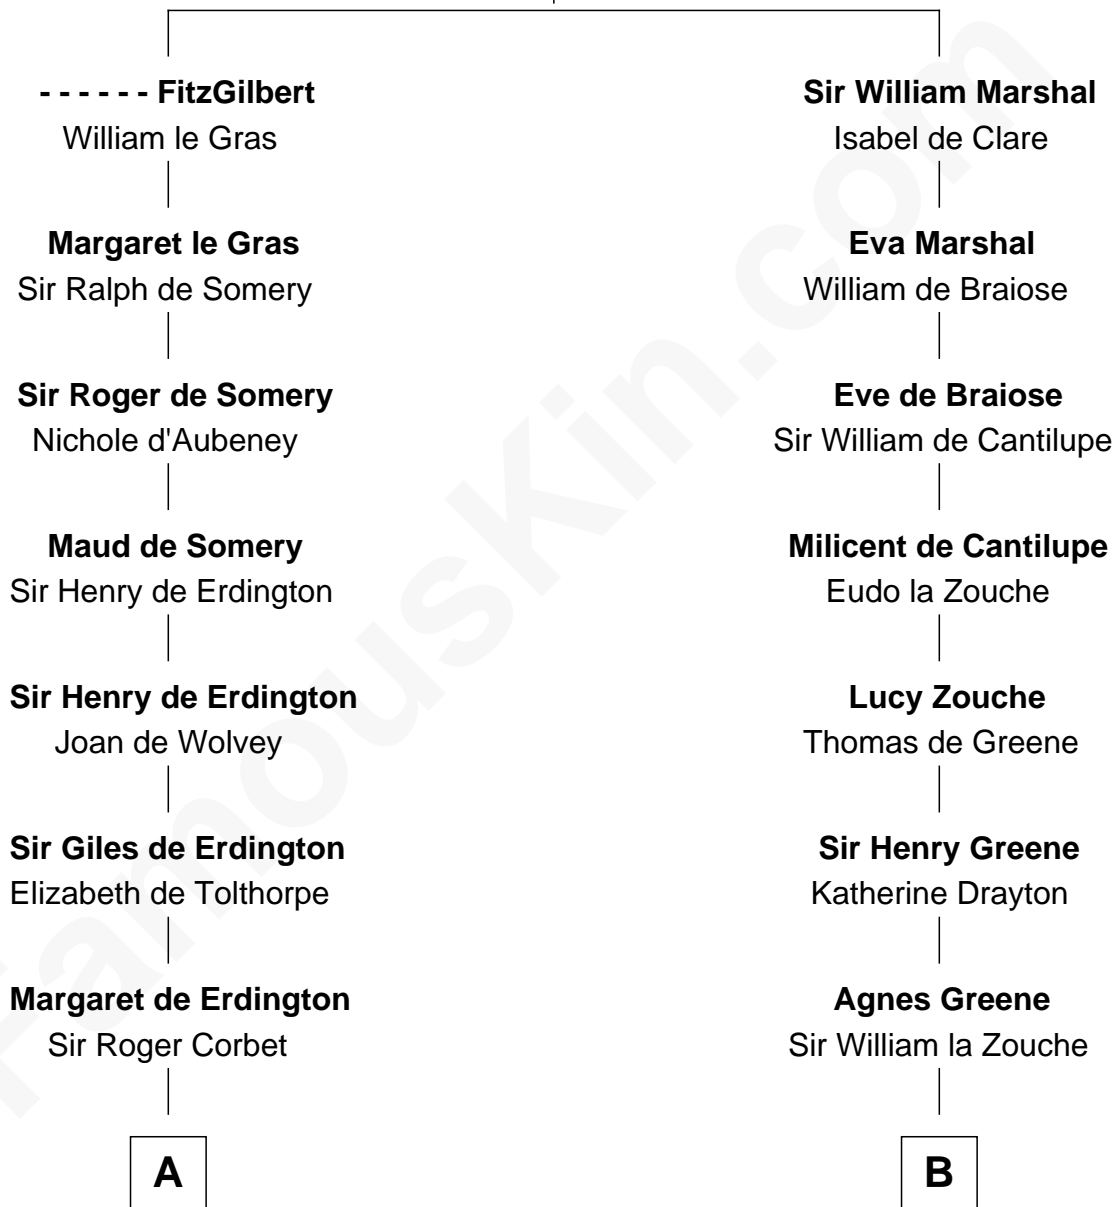

FamousKin.com

Relationship Chart of

Ralph Waldo Emerson

American Poet

14th cousin 6 times removed of

Robert Catesby

Leader of Gunpowder Plot

John FitzGilbert
Sybilla of Salisbury

FamousKin.com