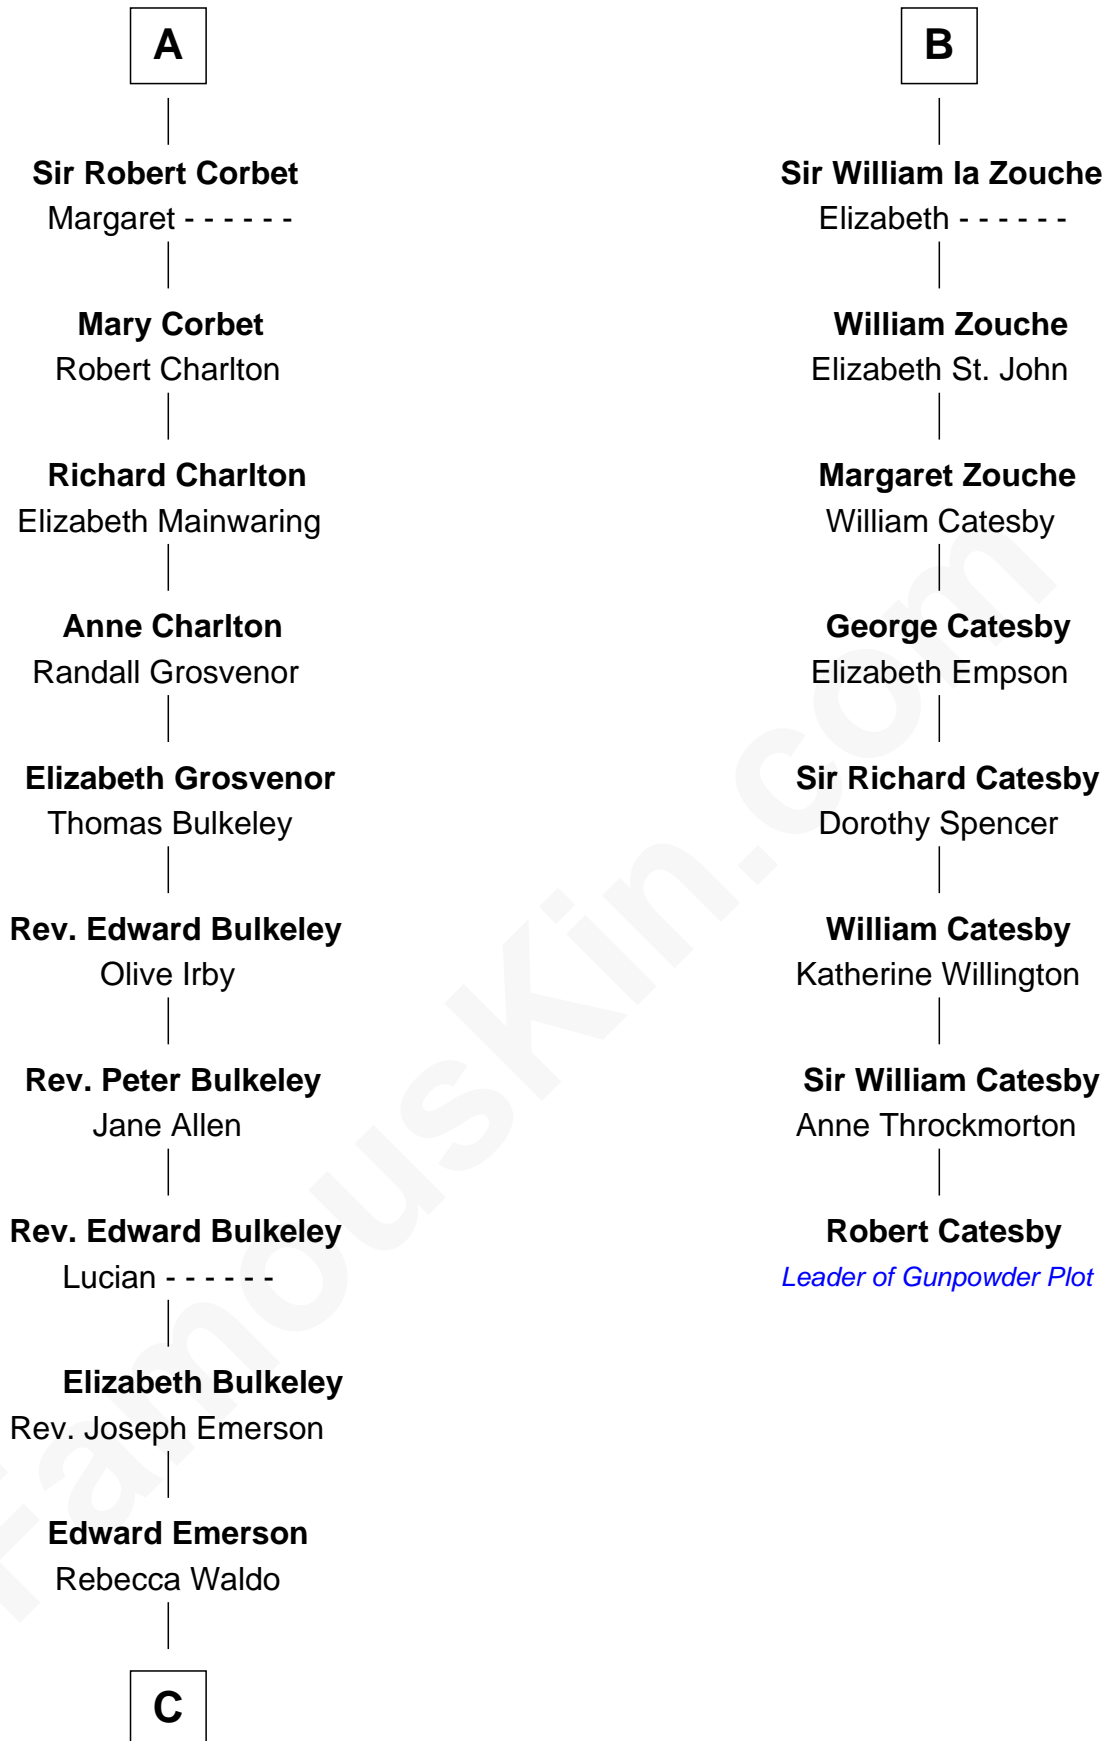

FamousKin.com

Relationship Chart of

Ralph Waldo Emerson

American Poet

14th cousin 6 times removed of

Robert Catesby

Leader of Gunpowder Plot

John FitzGilbert
Sybilla of Salisbury

FamousKin.com