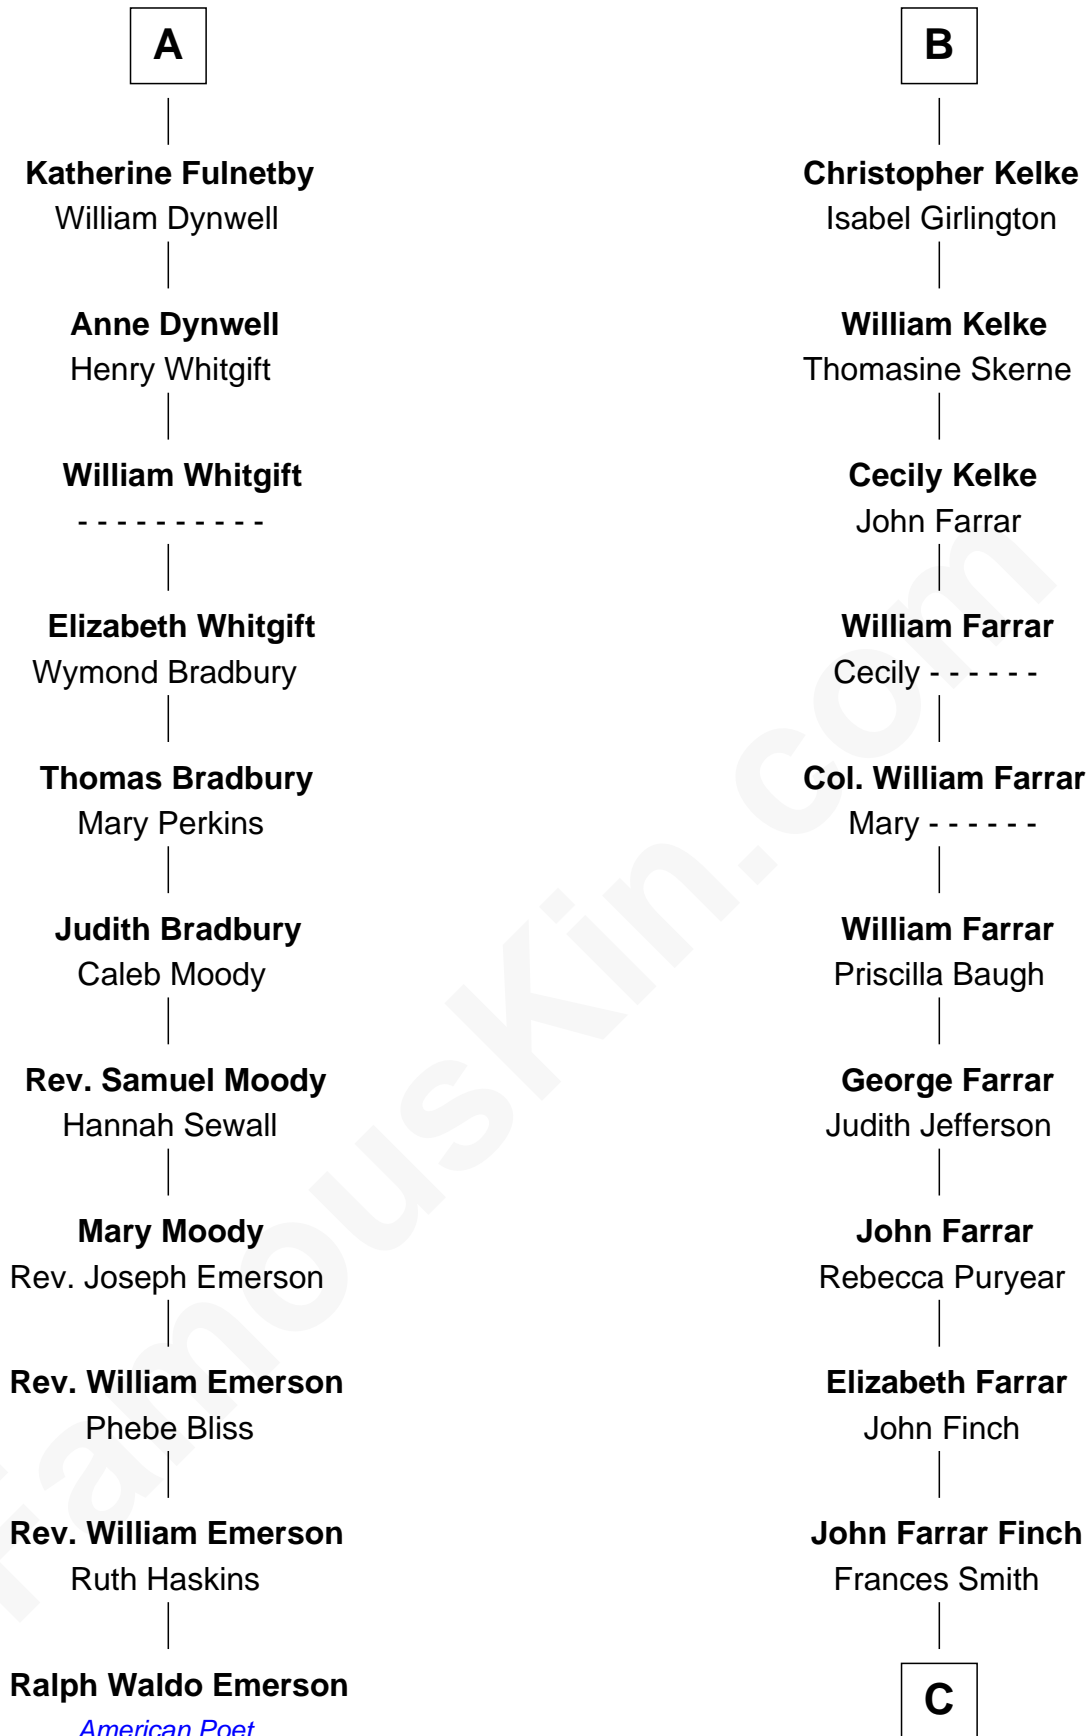

## Relationship Chart of

### Ralph Waldo Emerson

*American Poet*

17th cousin 3 times removed of

**Harper Lee**  
*Author of To Kill a Mockingbird*

**C**

**John Robert Finch**  
Frances Cunningham

**James Cunningham Finch**  
Ellen Rivers Williams

**Frances Cunningham Finch**  
Amasa Coleman Lee

**Harper Lee**  
*Author of To Kill a Mockingbird*

FamousKin.com