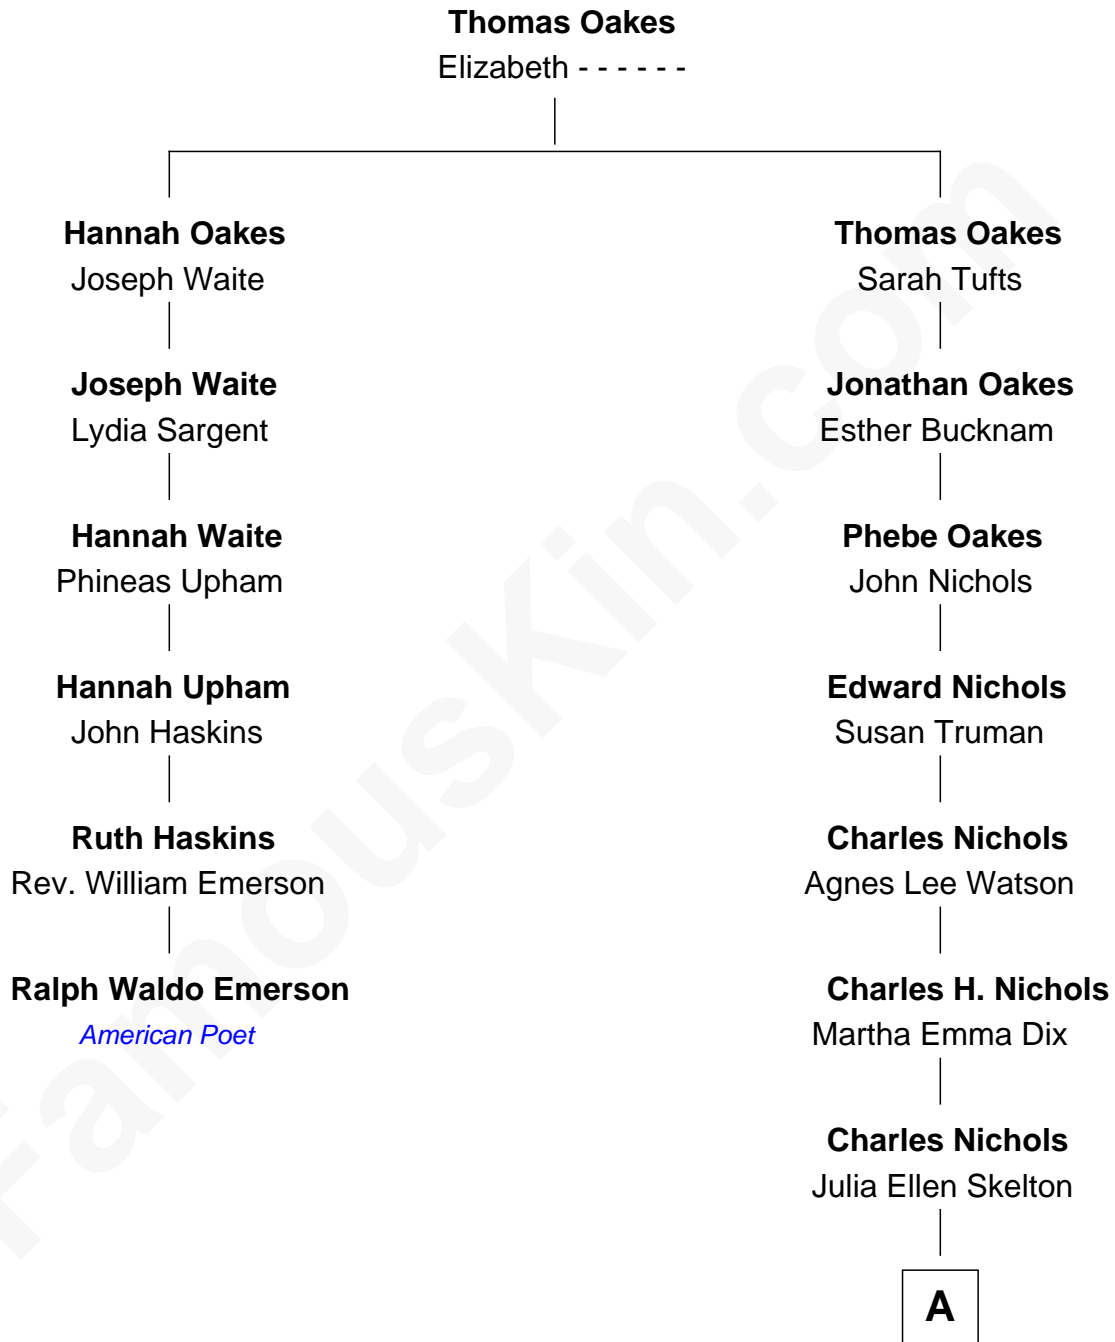

FamousKin.com

Relationship Chart of

Ralph Waldo Emerson

American Poet

5th cousin 4 times removed of

John Cena

Movie Actor and WWE Pro Wrestler

A

—
Natalie Nichols

Ulysses John Lupien

—
Carol Frances Lupien

John Joseph Cena

—
John Cena

Actor and Pro Wrestler

FamousKin.com