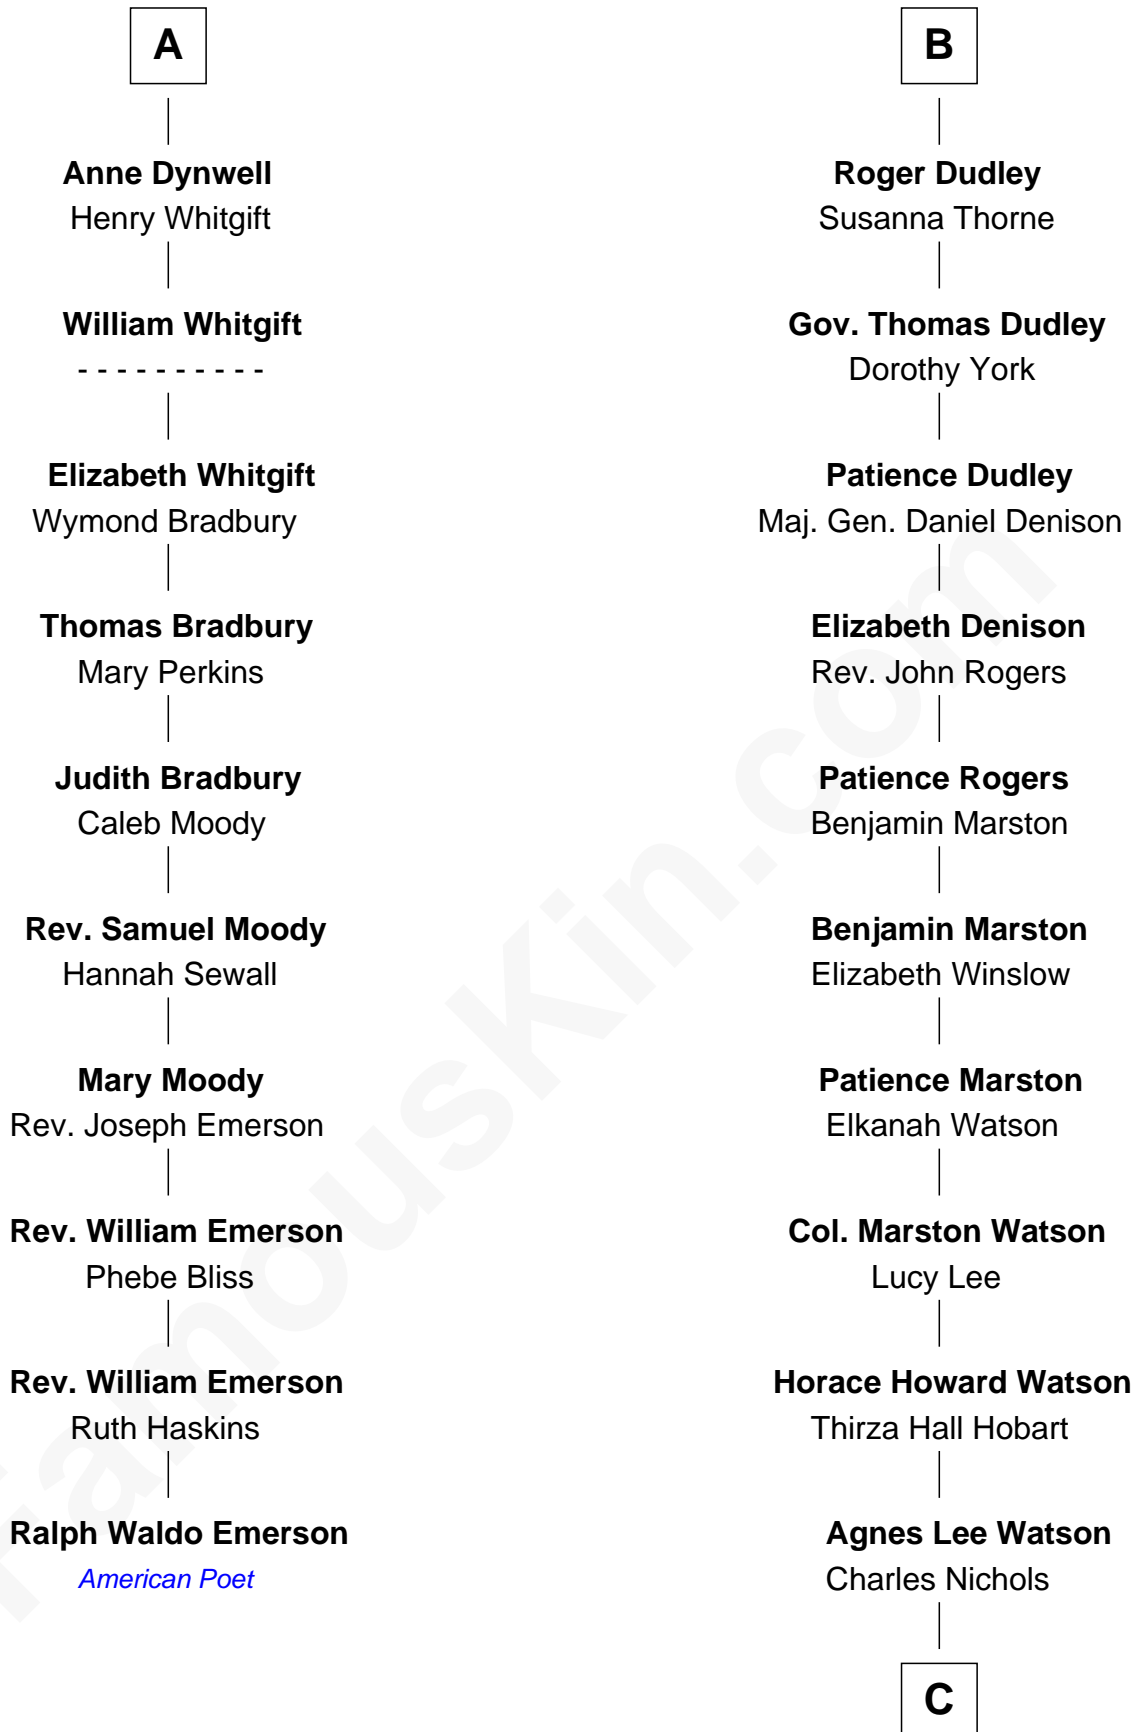

FamousKin.com

Relationship Chart of

Ralph Waldo Emerson

American Poet

16th cousin 5 times removed of

John Cena

Movie Actor and WWE Pro Wrestler

C

Charles H. Nichols

Martha Emma Dix

Charles Nichols

Julia Ellen Skelton

Natalie Nichols

Ulysses John Lupien

Carol Frances Lupien

John Joseph Cena