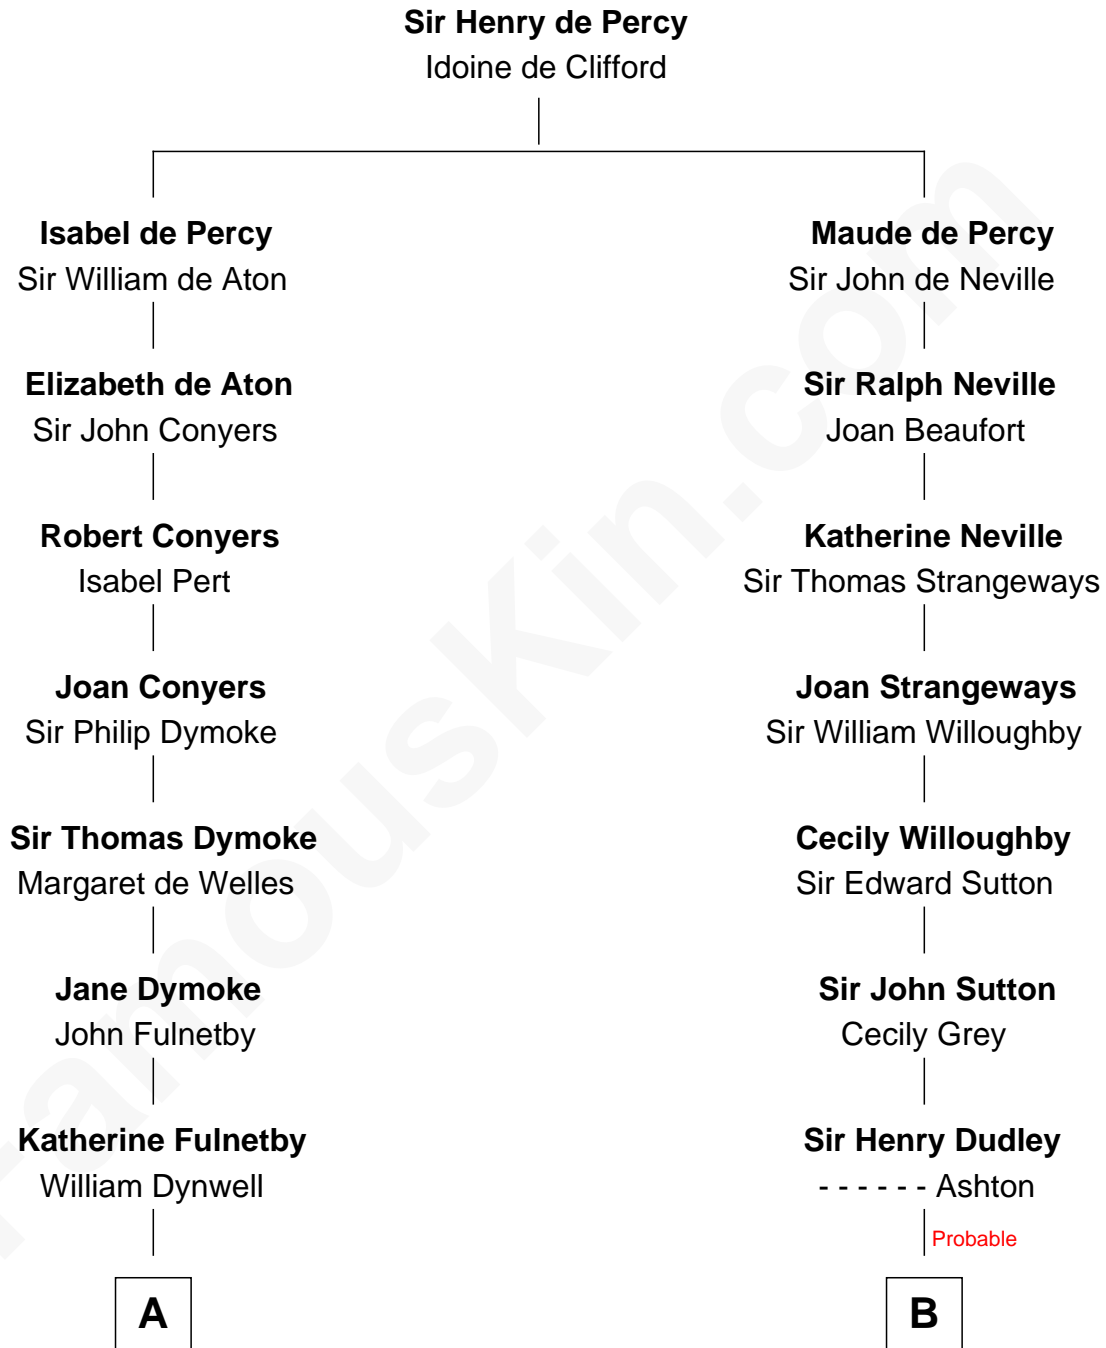

FamousKin.com

Relationship Chart of

Ralph Waldo Emerson

American Poet

16th cousin 5 times removed of

John Cena

Movie Actor and WWE Pro Wrestler

C