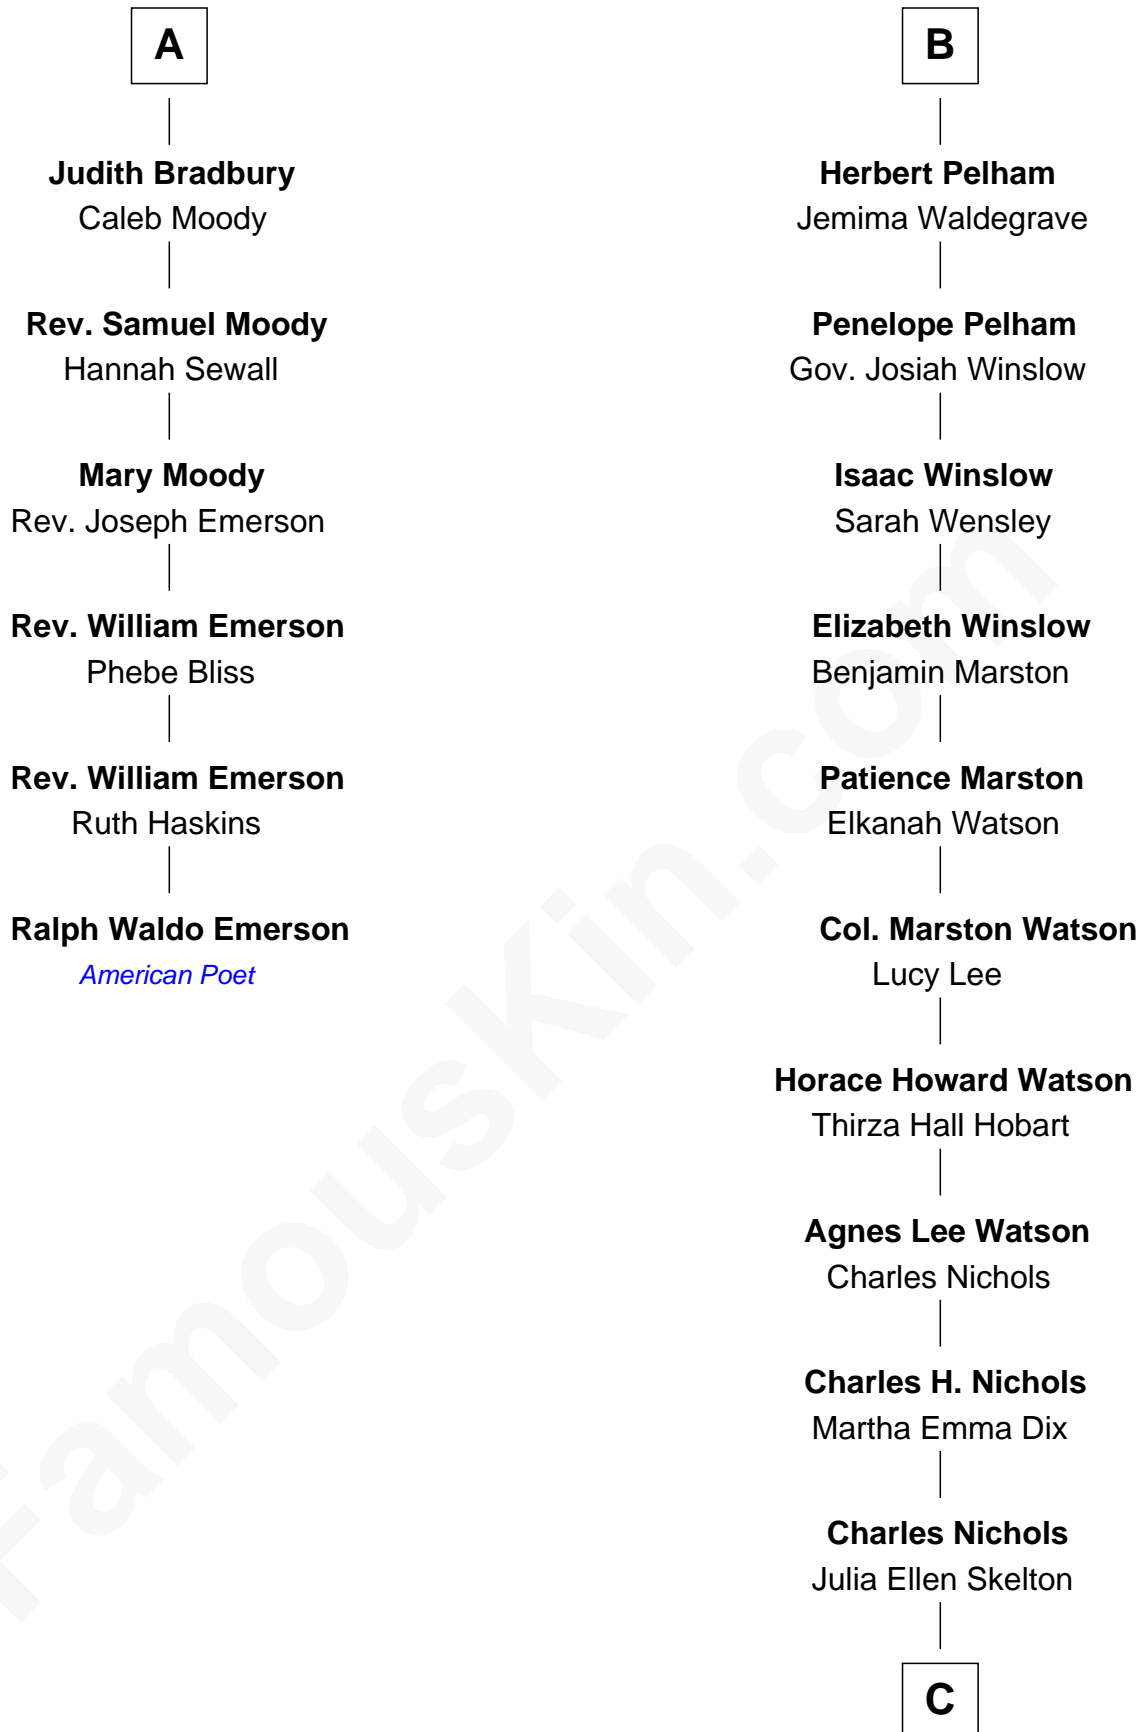

FamousKin.com

Relationship Chart of

Ralph Waldo Emerson

American Poet

12th cousin 7 times removed of

John Cena
Movie Actor and WWE Pro Wrestler

C

Natalie Nichols