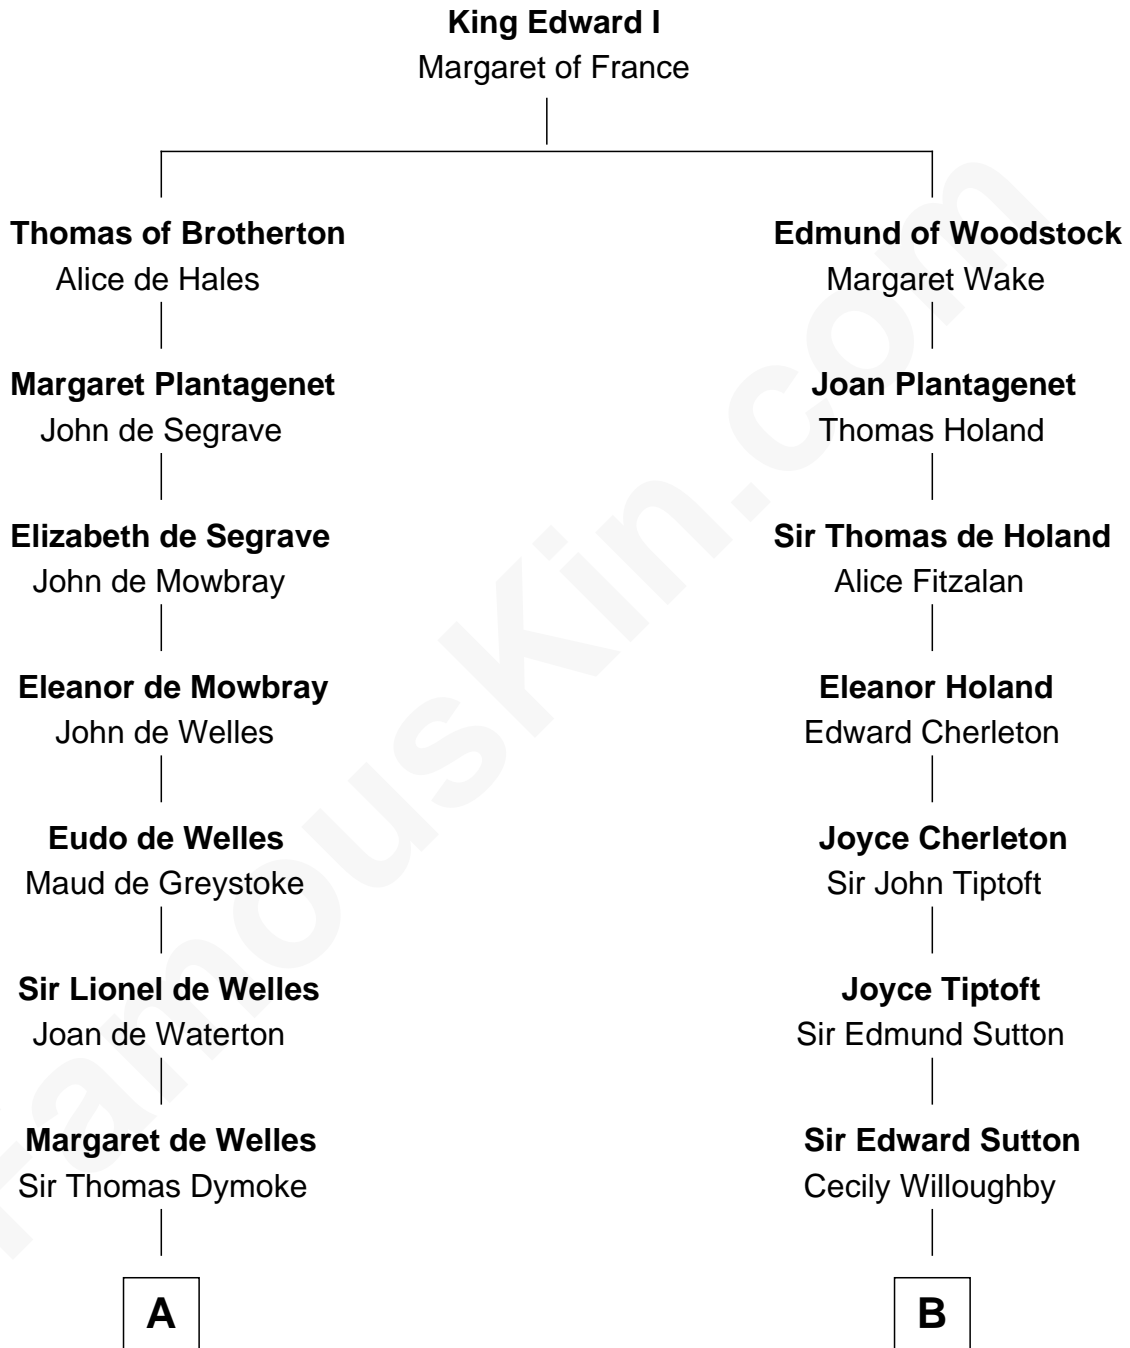

FamousKin.com

Relationship Chart of

Ralph Waldo Emerson

American Poet

18th cousin 3 times removed of

J. K. Simmons
TV and Movie Actor

C

Rev. William Emerson

Ruth Haskins

Ralph Waldo Emerson

American Poet

D

Sedgwick Russell Hazen

Mary Isabelle Barr

Lewis Jacob Hazen

Emma Broaddus Lewis