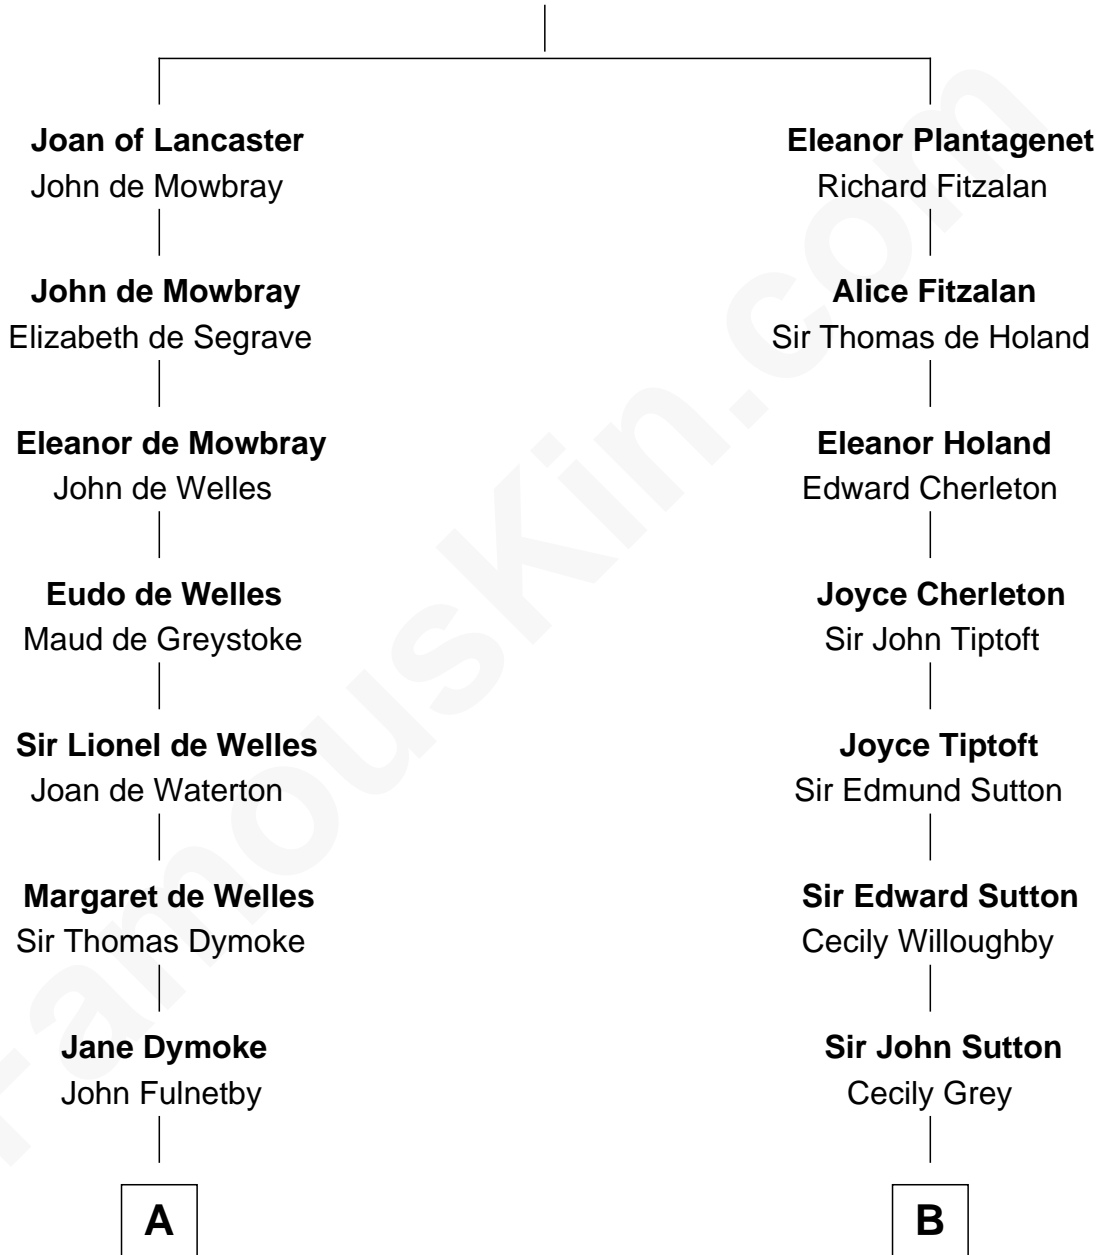

FamousKin.com

Relationship Chart of

Ralph Waldo Emerson

American Poet

17th cousin 3 times removed of

J. K. Simmons
TV and Movie Actor

Henry Plantagenet
Maud de Chaworth

C

Lewis Jacob Hazen

Emma Broaddus Lewis

Ruth Hazen

Col. Ralph Archibald Kimble

Patricia Kimble

Dr. Donald William Simmons

J. K. Simmons

TV and Movie Actor