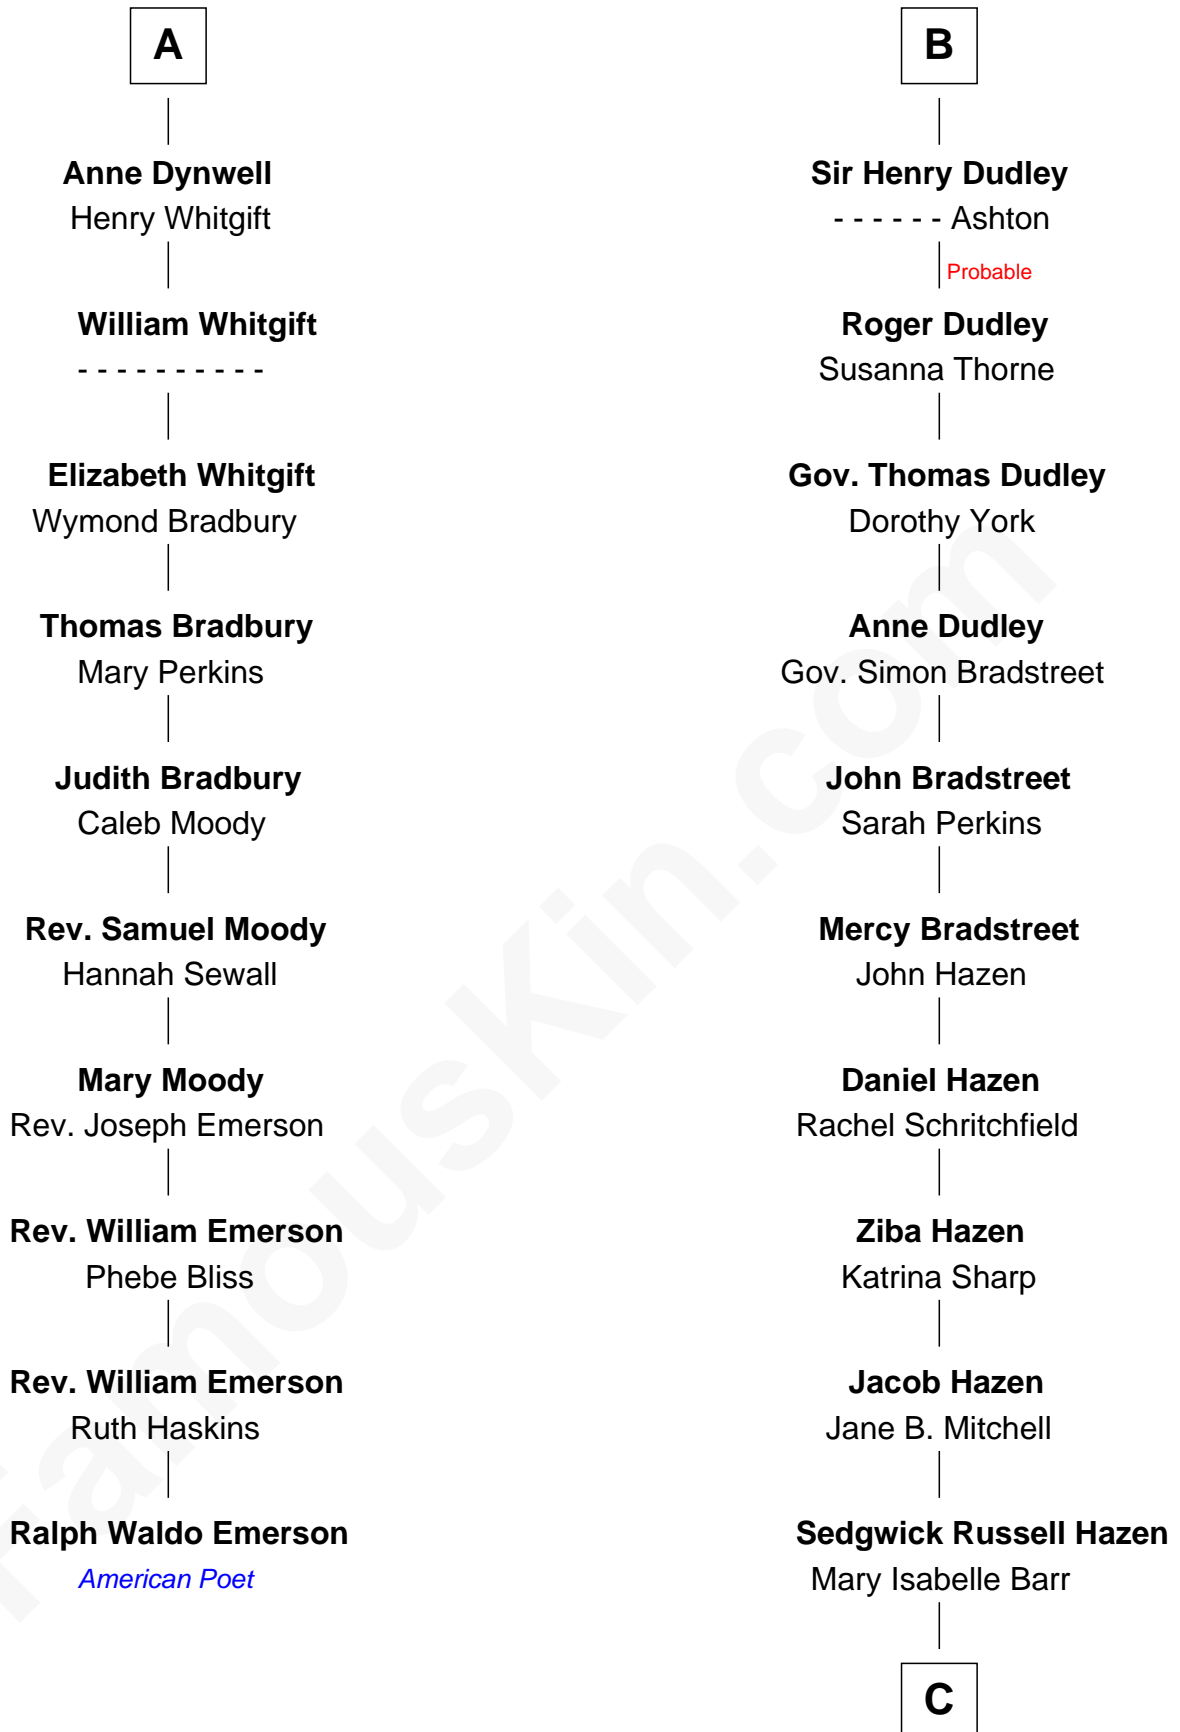

FamousKin.com

Relationship Chart of Ralph Waldo Emerson

American Poet

16th cousin 4 times removed of

J. K. Simmons

TV and Movie Actor

Sir William de Ros
Margery de Badlesmere

C

Lewis Jacob Hazen

Emma Broaddus Lewis

Ruth Hazen

Col. Ralph Archibald Kimble

Patricia Kimble

Dr. Donald William Simmons

J. K. Simmons

TV and Movie Actor