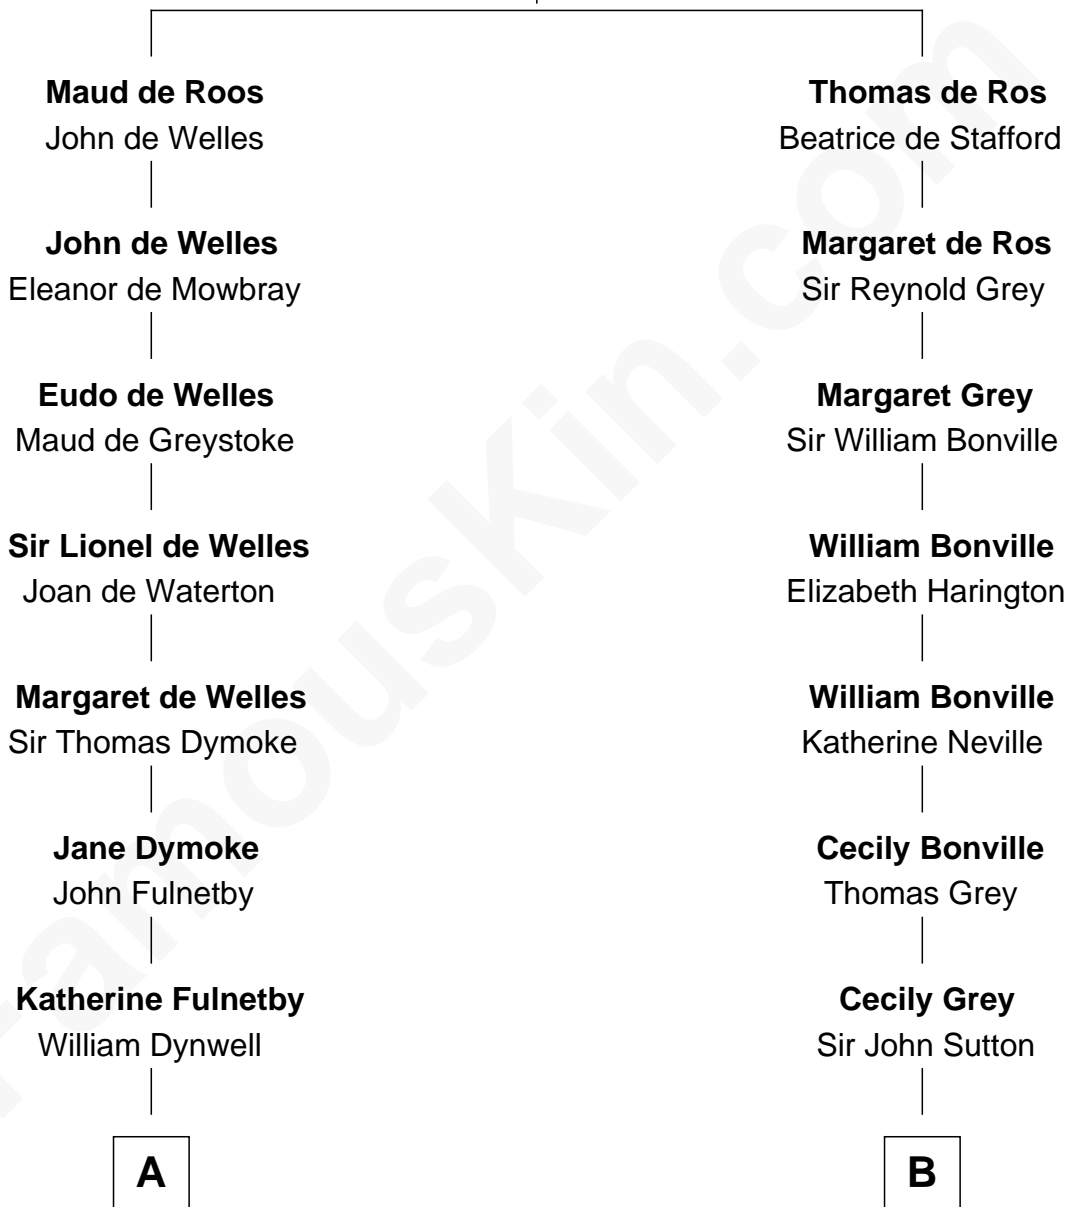

FamousKin.com

Relationship Chart of Ralph Waldo Emerson

American Poet

16th cousin 4 times removed of

J. K. Simmons

TV and Movie Actor

Sir William de Ros
Margery de Badlesmere

C

Lewis Jacob Hazen

Emma Broaddus Lewis

Ruth Hazen

Col. Ralph Archibald Kimble

Patricia Kimble

Dr. Donald William Simmons

J. K. Simmons

TV and Movie Actor