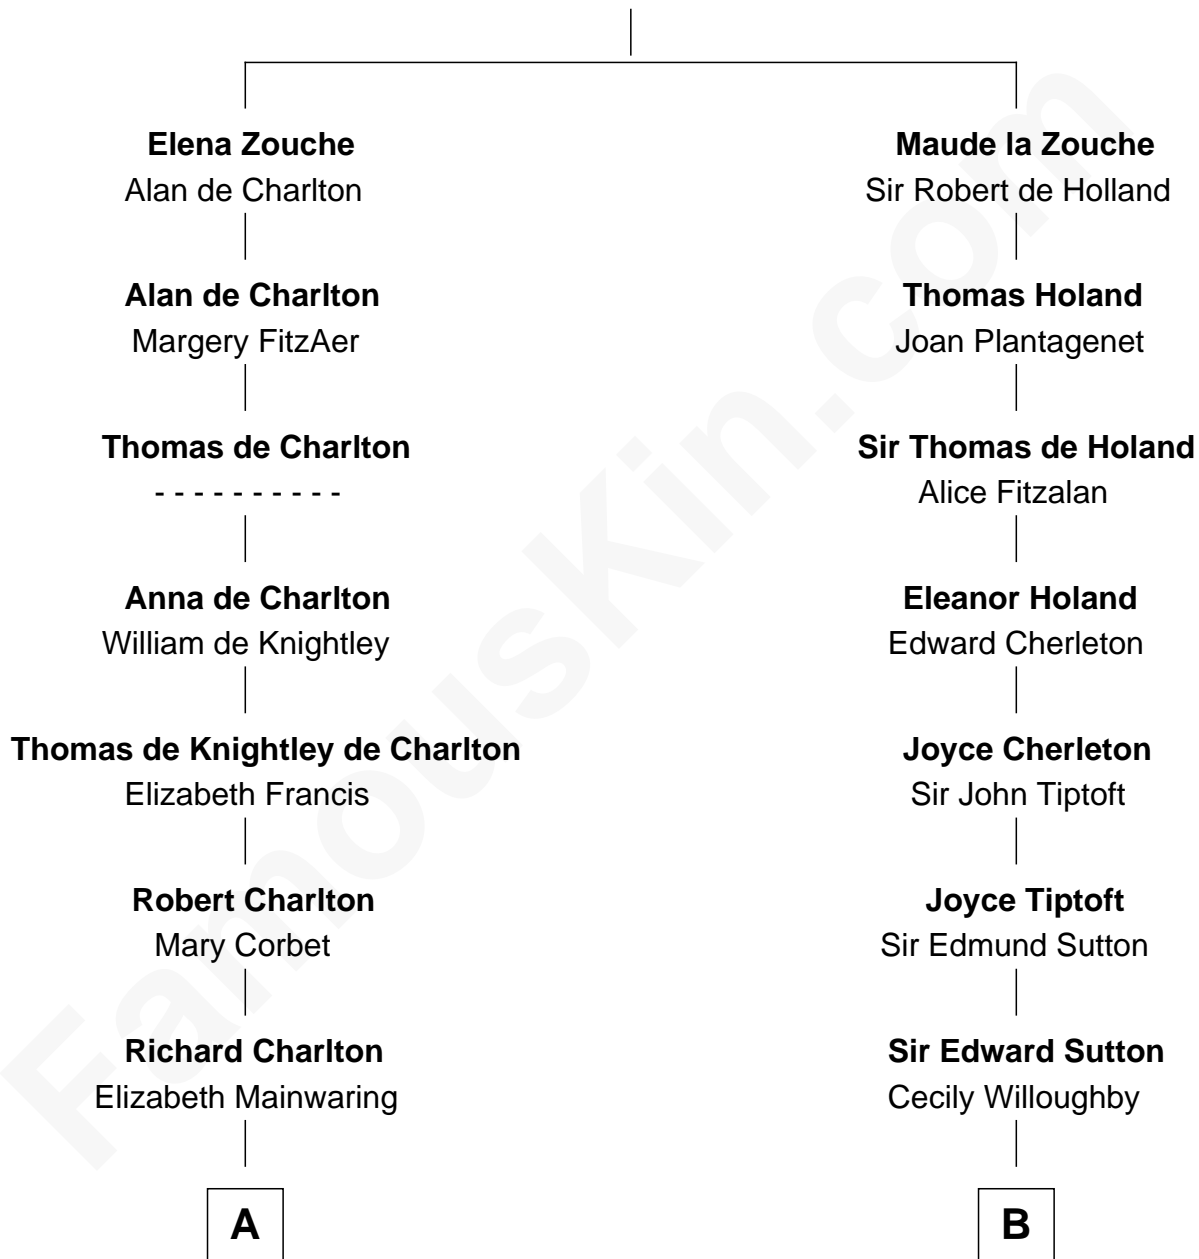

FamousKin.com

Relationship Chart of

Ralph Waldo Emerson

American Poet

17th cousin 4 times removed of

J. K. Simmons
TV and Movie Actor

Sir Alan la Zouche
Eleanor de Segrave

C

|
Sedgwick Russell Hazen

Mary Isabelle Barr

|
Lewis Jacob Hazen

Emma Broaddus Lewis

|
Ruth Hazen

Col. Ralph Archibald Kimble

|
Patricia Kimble

Dr. Donald William Simmons