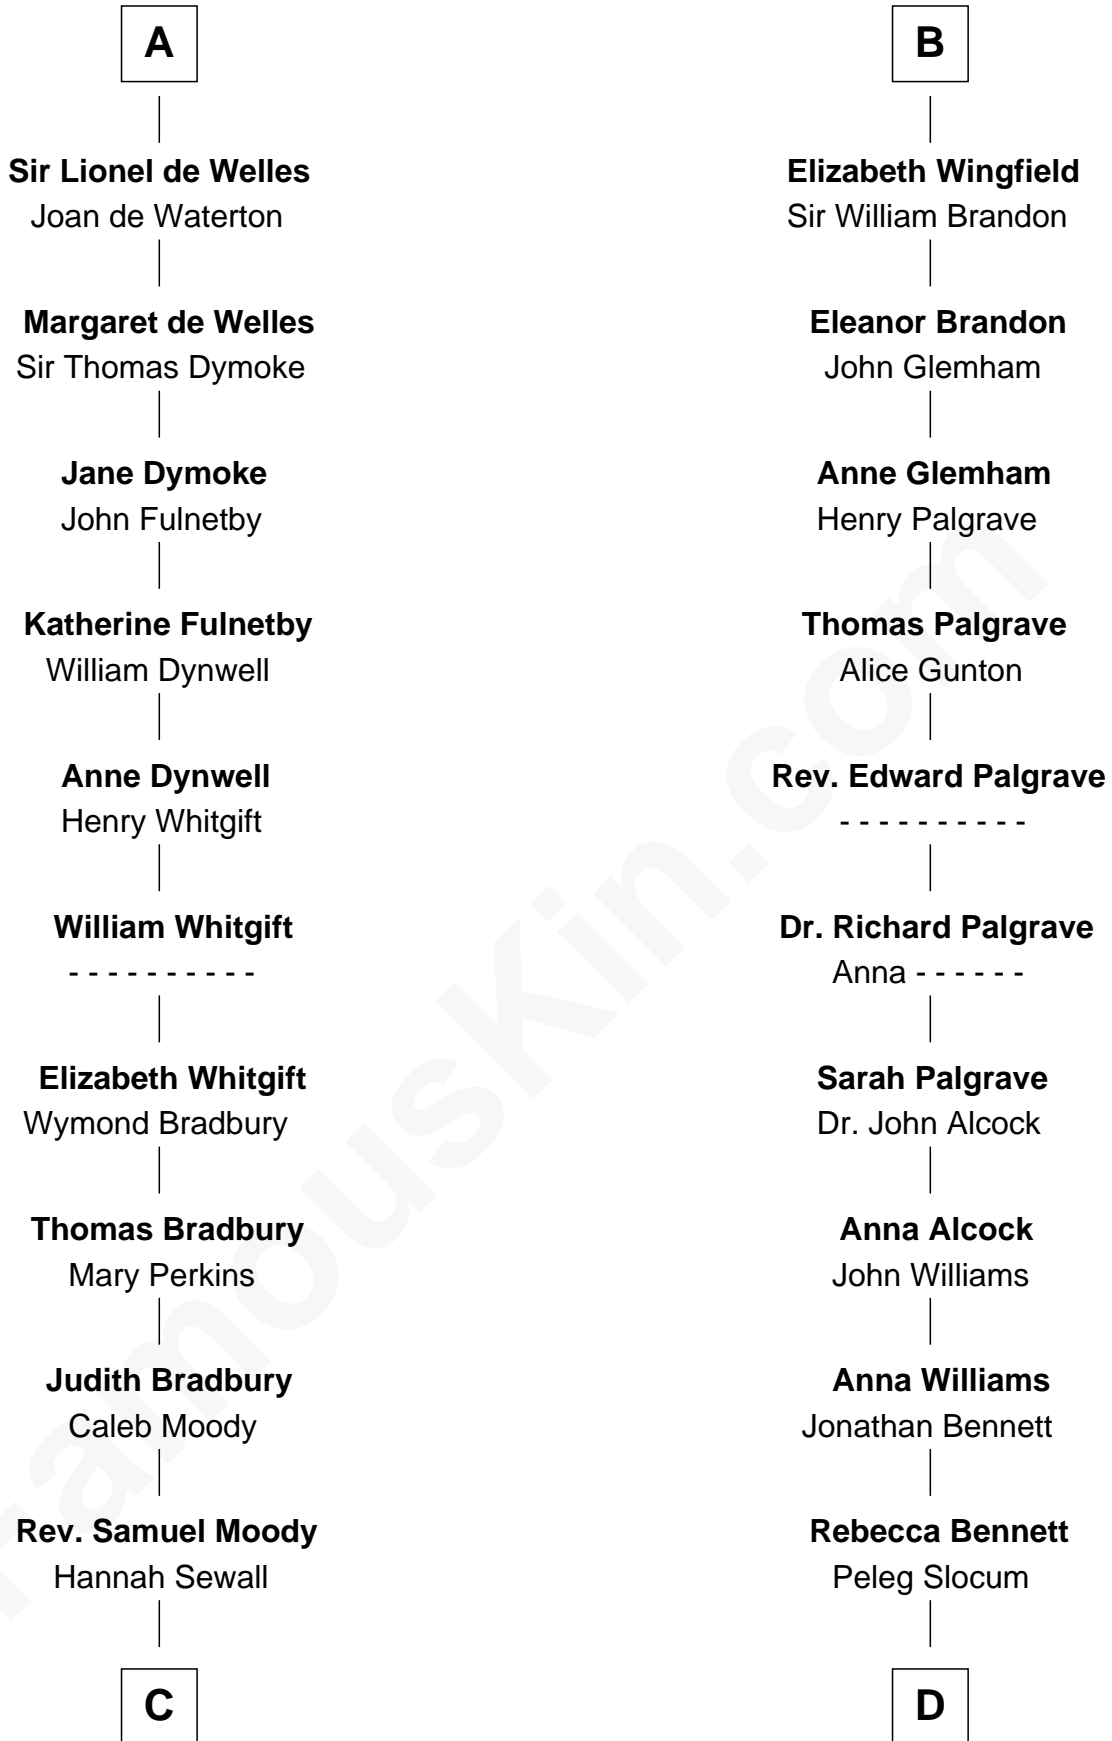

## Relationship Chart of

### Ralph Waldo Emerson

American Poet

20th cousin 1 time removed of

### Henry Clay Folger

Founder of Folger Shakespeare Library and Chairman of Standard Oil

**C**

**Mary Moody**  
Rev. Joseph Emerson  
|  
**Rev. William Emerson**  
Phebe Bliss  
|  
**Rev. William Emerson**  
Ruth Haskins  
|  
**Ralph Waldo Emerson**  
*American Poet*