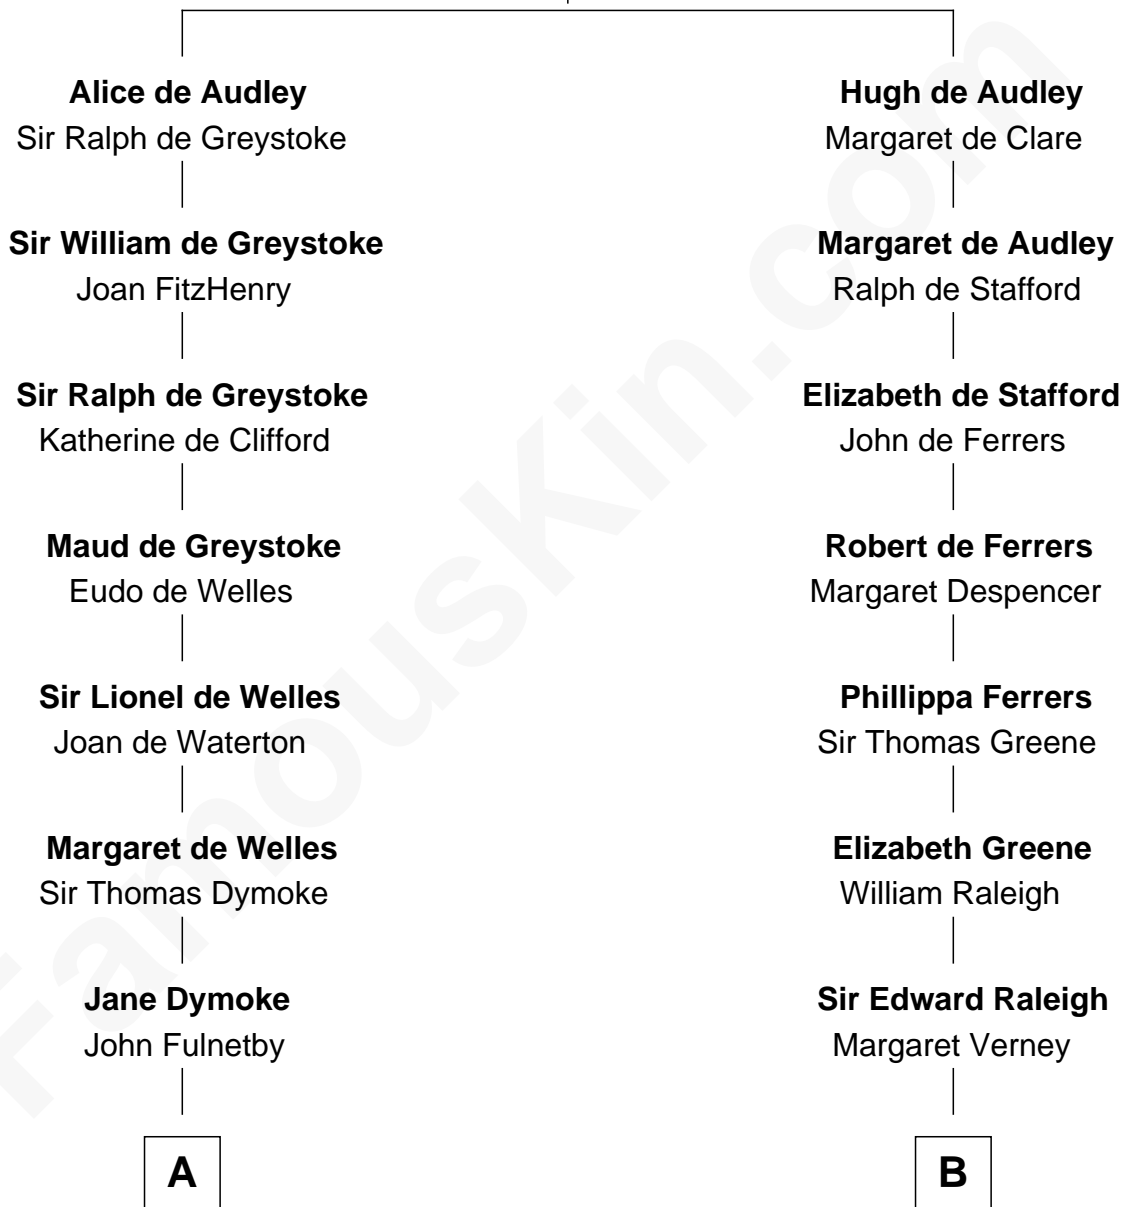

FamousKin.com

Relationship Chart of

Ralph Waldo Emerson

American Poet

17th cousin 2 times removed of

Henry Clay Folger

Founder of Folger Shakespeare Library and Chairman of Standard Oil

Sir Hugh I de Audley
Iseult de Mortimer

C

Samuel Brown Folger

Nancy F. Hiller

Henry Clay Folger

Eliza Jane Clark

Henry Clay Folger

Chairman of Standard Oil

FamousKin.com