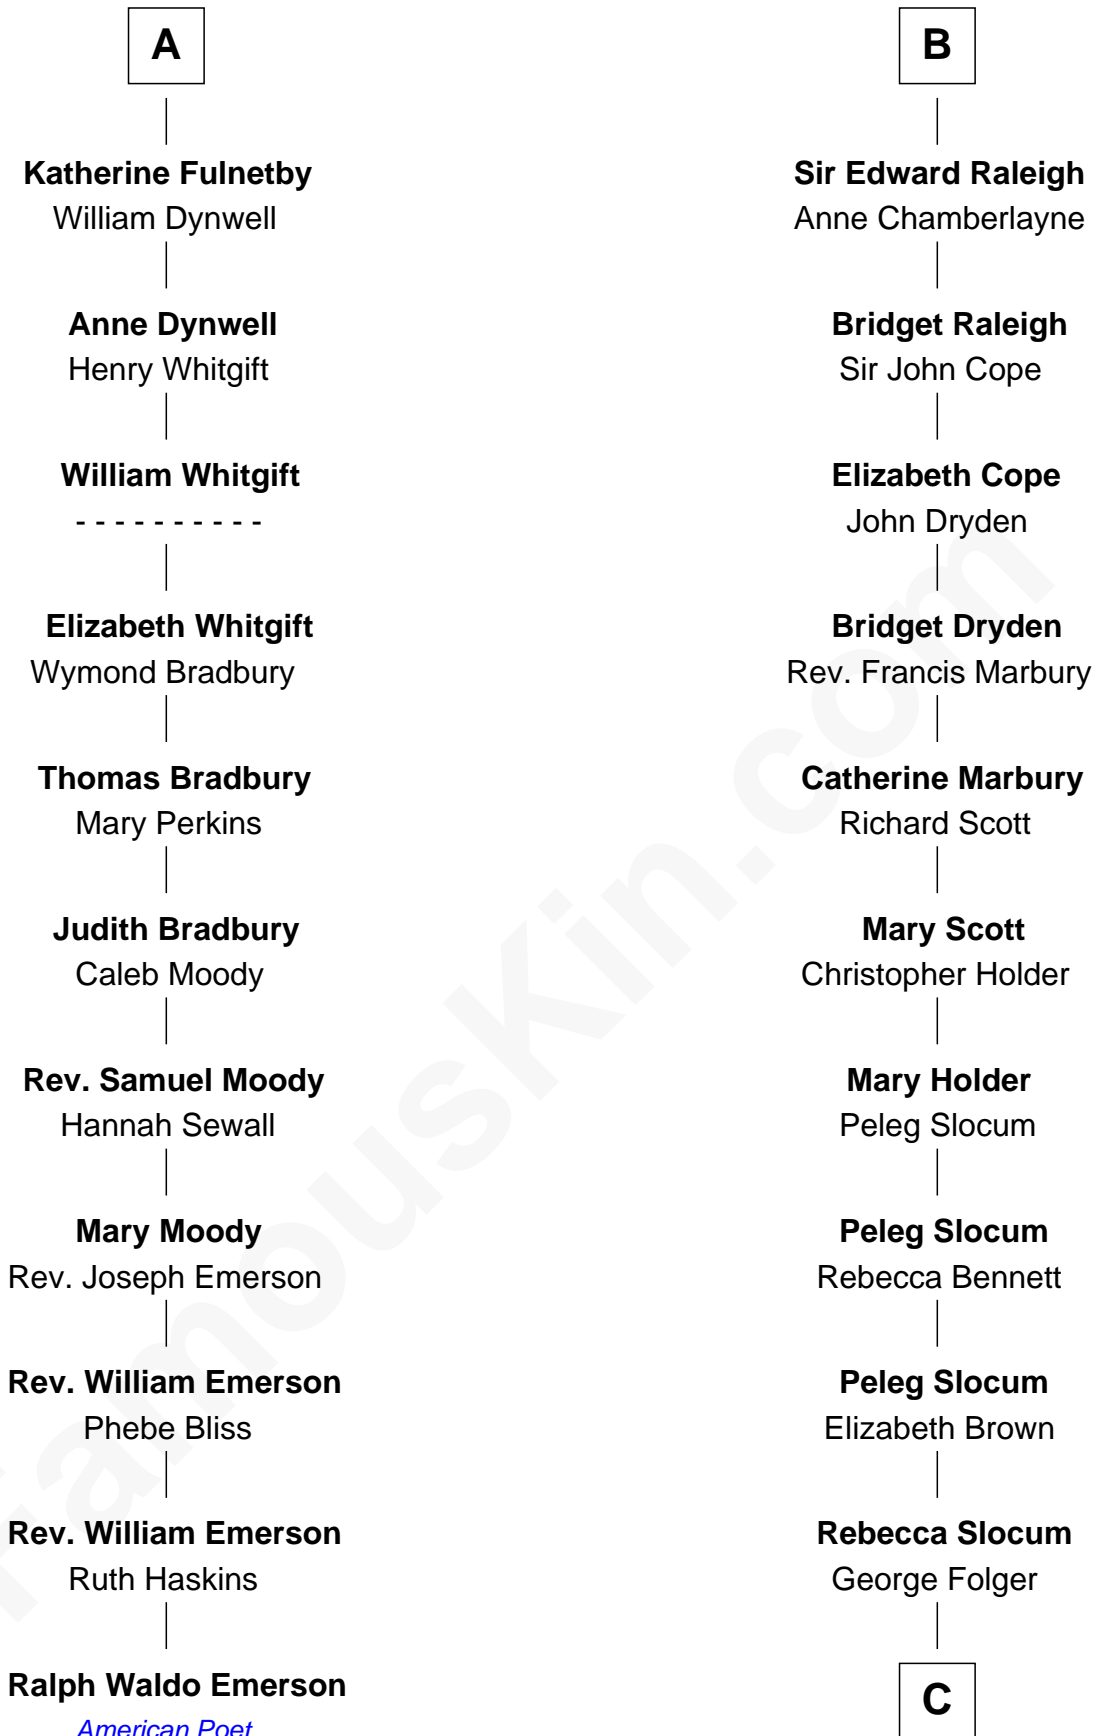

FamousKin.com

Relationship Chart of

Ralph Waldo Emerson

American Poet

17th cousin 2 times removed of

Henry Clay Folger

Founder of Folger Shakespeare Library and Chairman of Standard Oil

Sir Hugh I de Audley
Iseult de Mortimer

C

Samuel Brown Folger

Nancy F. Hiller

Henry Clay Folger

Eliza Jane Clark

Henry Clay Folger

Chairman of Standard Oil

FamousKin.com