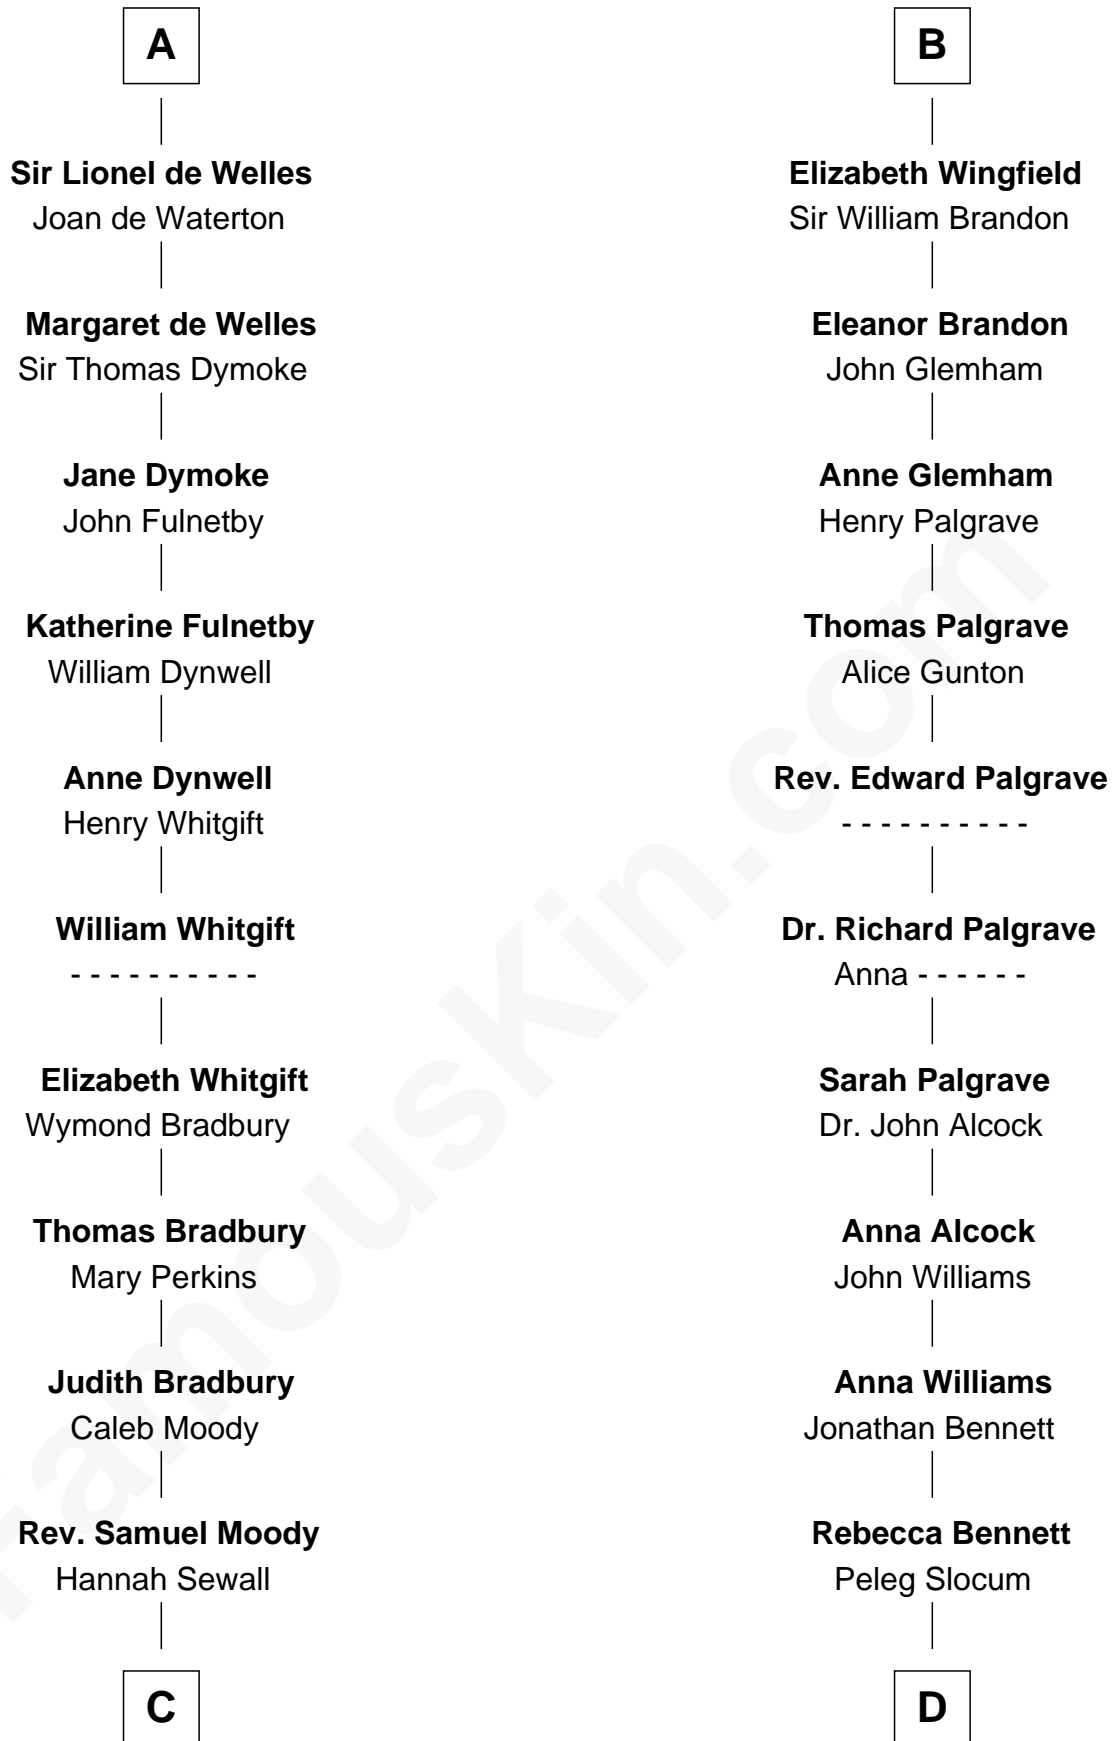

FamousKin.com

Relationship Chart of

Ralph Waldo Emerson

American Poet

20th cousin of

J. A. Folger

Founder of Folger Coffee Company

C

Mary Moody
Rev. Joseph Emerson
|
Rev. William Emerson
Phebe Bliss
|
Rev. William Emerson
Ruth Haskins
|
Ralph Waldo Emerson
American Poet

D

Peleg Slocum
Elizabeth Brown
|
Rebecca Slocum
George Folger
|
Samuel Brown Folger
Nancy F. Hiller
|
J. A. Folger
Founder of Folger Coffee Co.