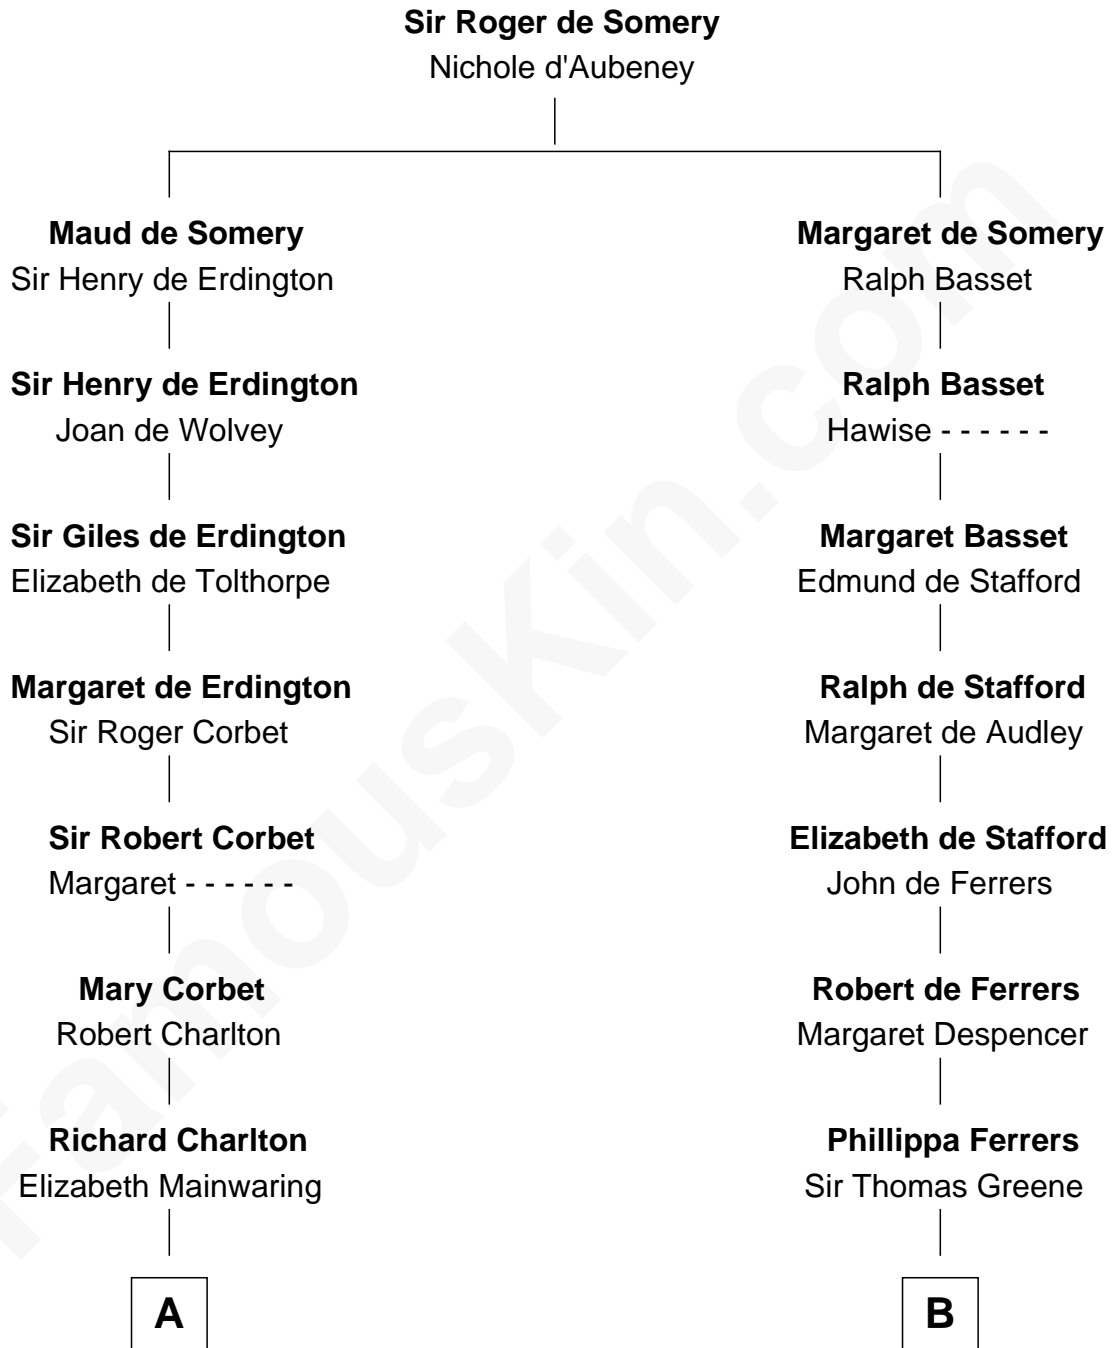

FamousKin.com
Relationship Chart of
Ralph Waldo Emerson
American Poet

17th cousin 3 times removed of

J. A. Folger
Founder of Folger Coffee Company

C

Peleg Slocum
Elizabeth Brown

Rebecca Slocum
George Folger