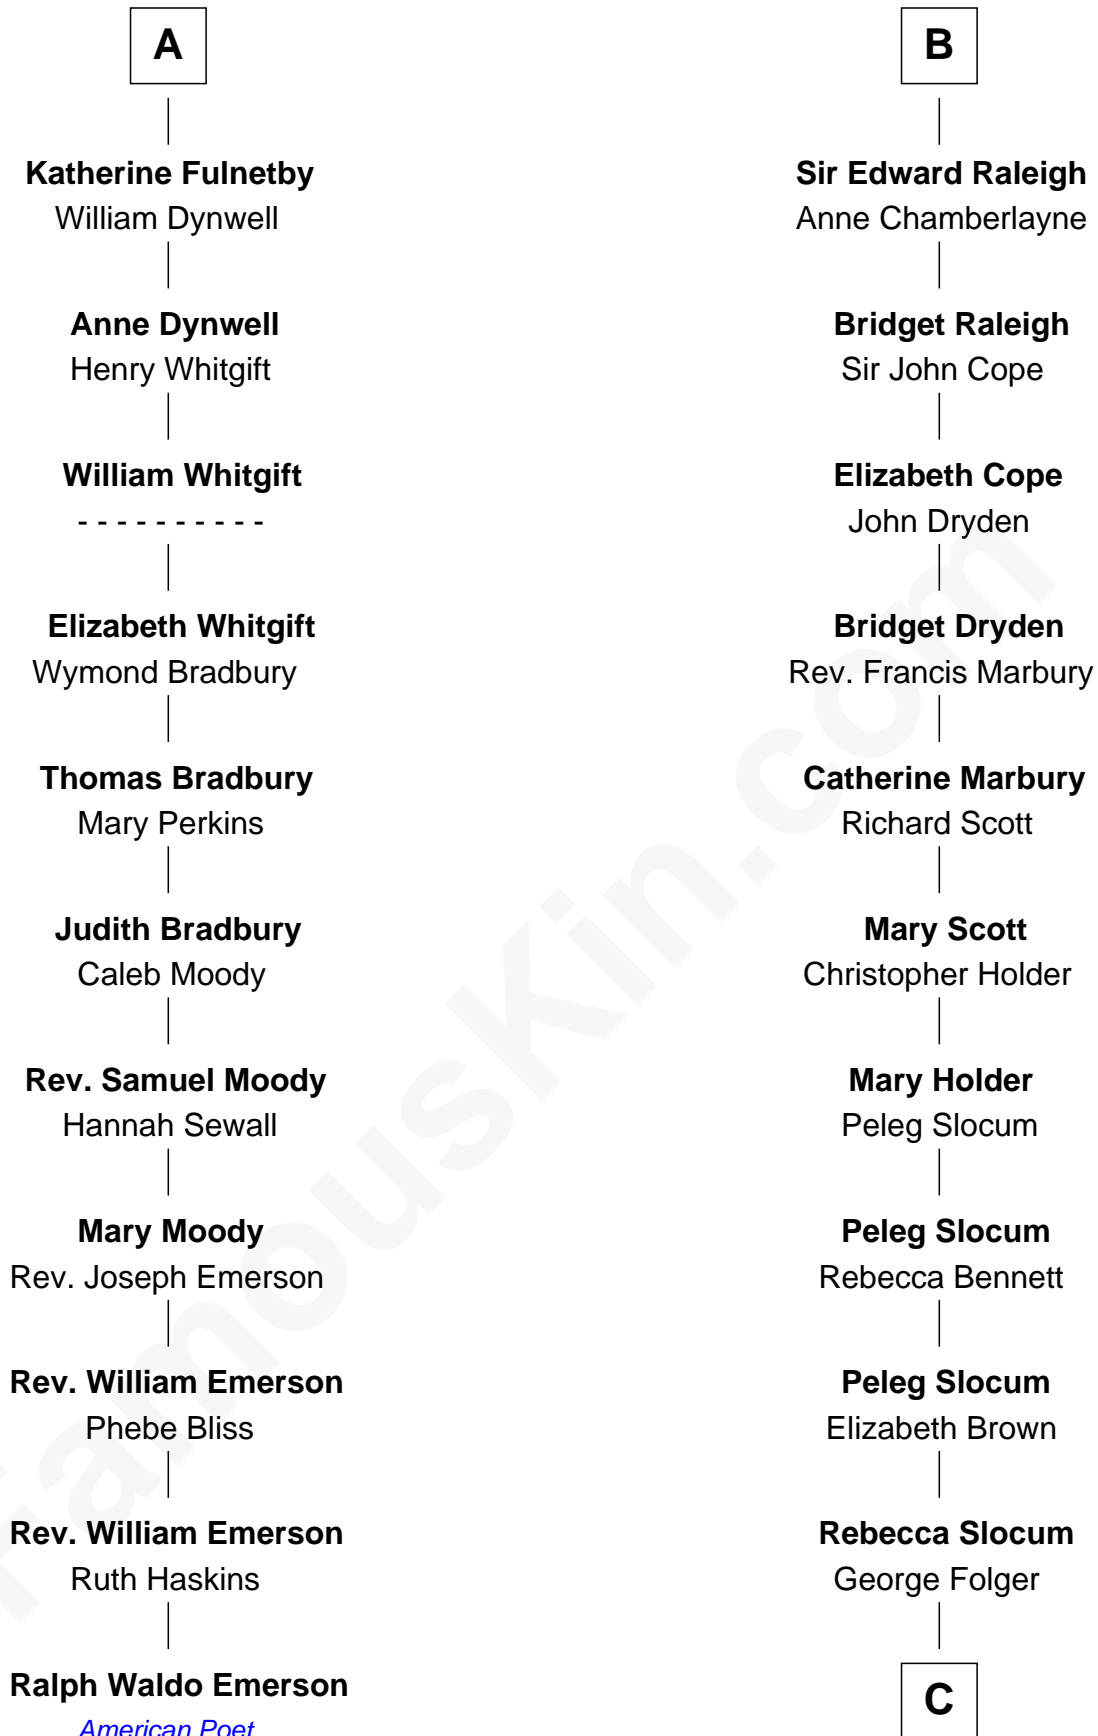

FamousKin.com

Relationship Chart of

Ralph Waldo Emerson

American Poet

17th cousin 1 time removed of

J. A. Folger

Founder of Folger Coffee Company

Sir Hugh I de Audley

Iseult de Mortimer

C

Samuel Brown Folger

Nancy F. Hiller

J. A. Folger

Founder of Folger Coffee Co.

FamousKin.com