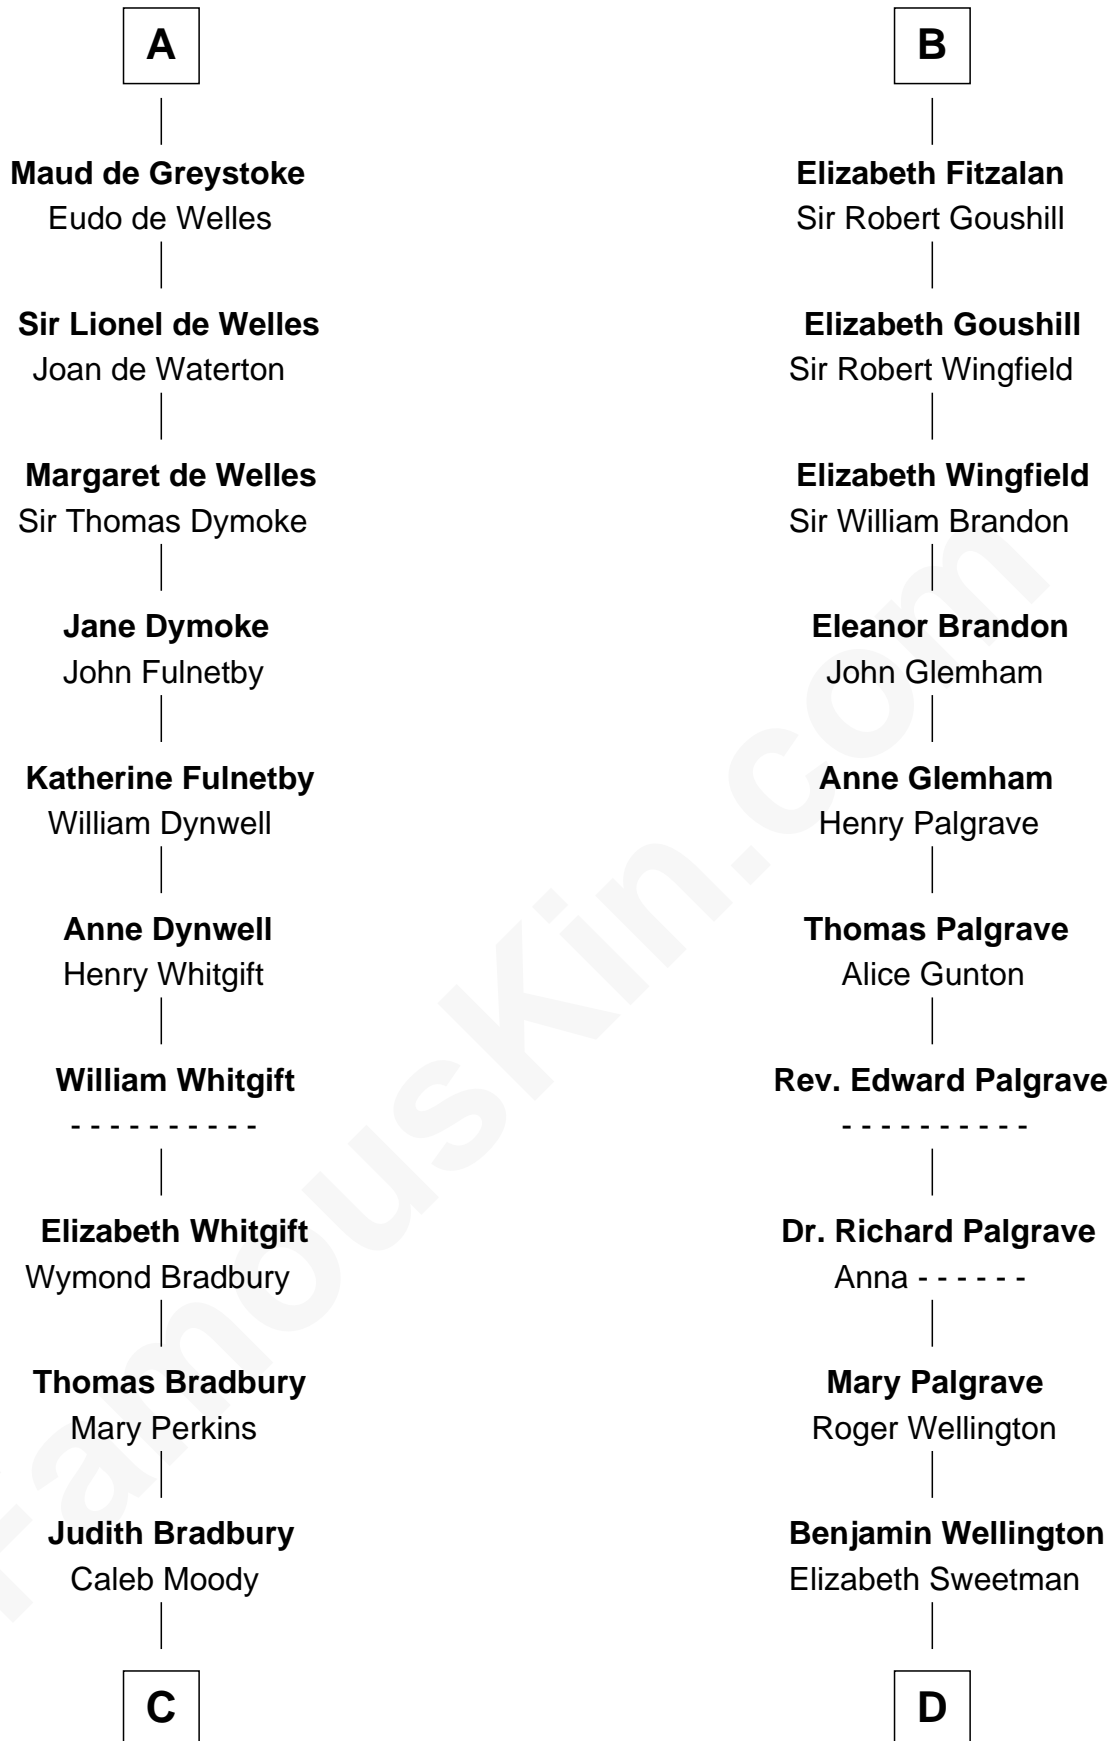

## Relationship Chart of

### Ralph Waldo Emerson

*American Poet*

20th cousin 1 time removed of

**Eli Whitney**

*Inventor of the Cotton Gin*

**C**

**Rev. Samuel Moody**

Hannah Sewall

**Mary Moody**

Rev. Joseph Emerson

**Rev. William Emerson**

Phebe Bliss

**Rev. William Emerson**

Ruth Haskins

**Ralph Waldo Emerson**

*American Poet*

**D**

**Elizabeth Wellington**

John Fay

**Benjamin Fay**

Martha Miles

**Elizabeth Fay**

Eli Whitney

**Eli Whitney**