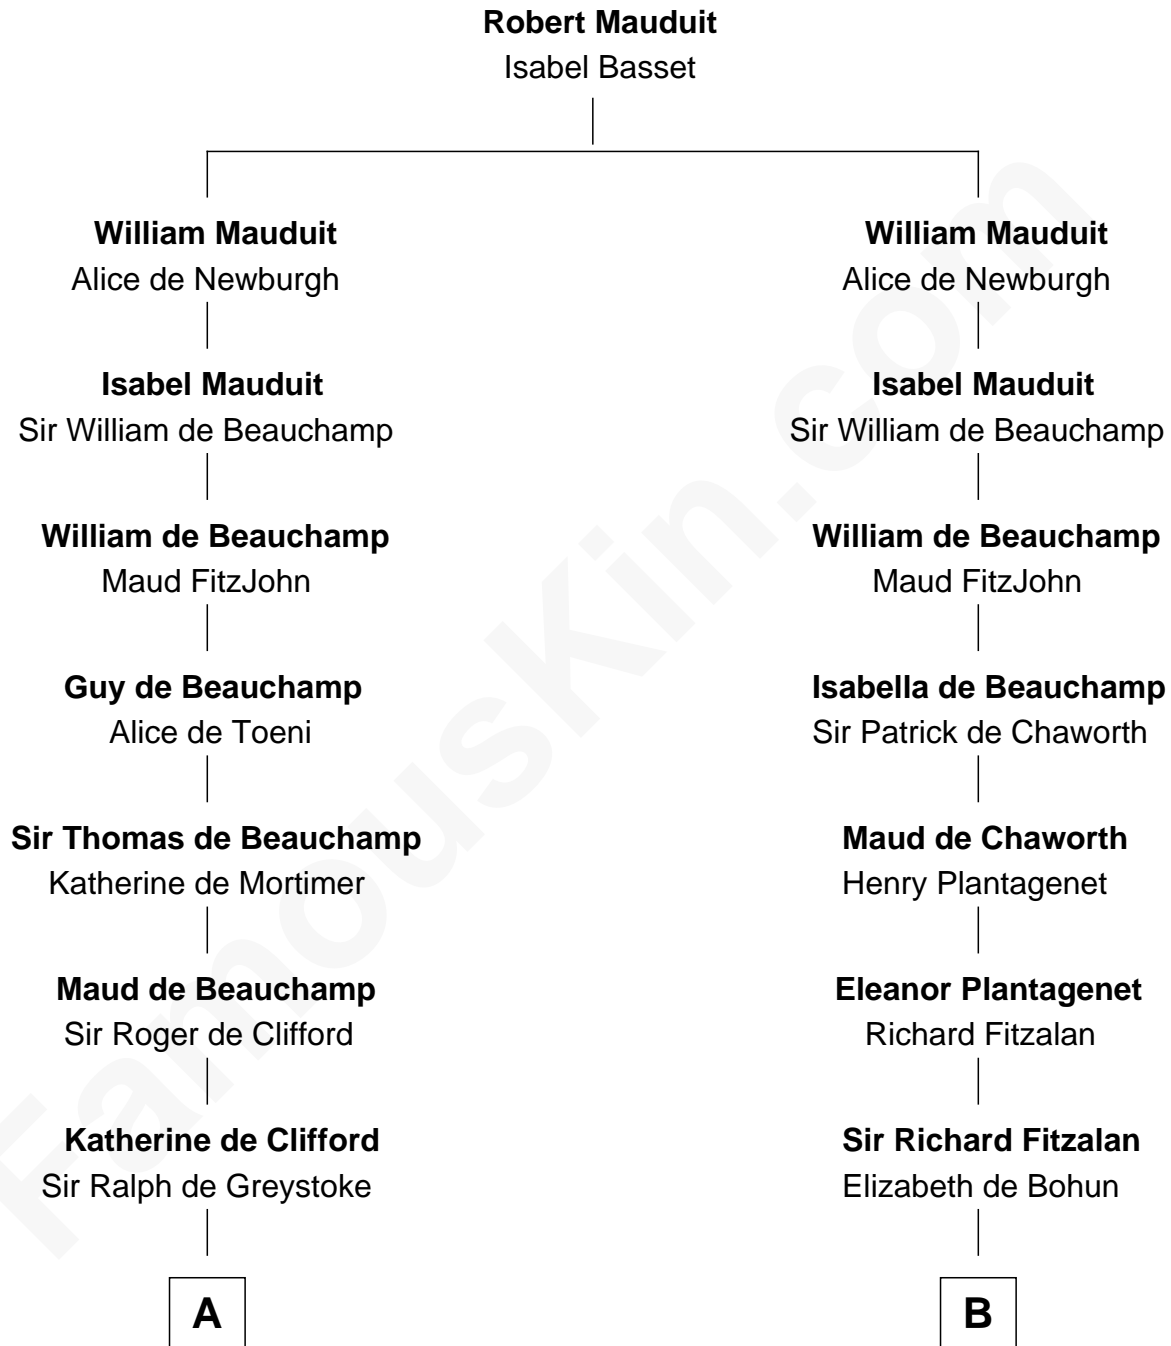

FamousKin.com

Relationship Chart of

Ralph Waldo Emerson

American Poet

20th cousin 1 time removed of

Eli Whitney

Inventor of the Cotton Gin

C

Rev. Samuel Moody

Hannah Sewall

Mary Moody

Rev. Joseph Emerson

Rev. William Emerson

Phebe Bliss

Rev. William Emerson

Ruth Haskins

Eli Whitney

Eli Whitney

Inventor of the Cotton Gin