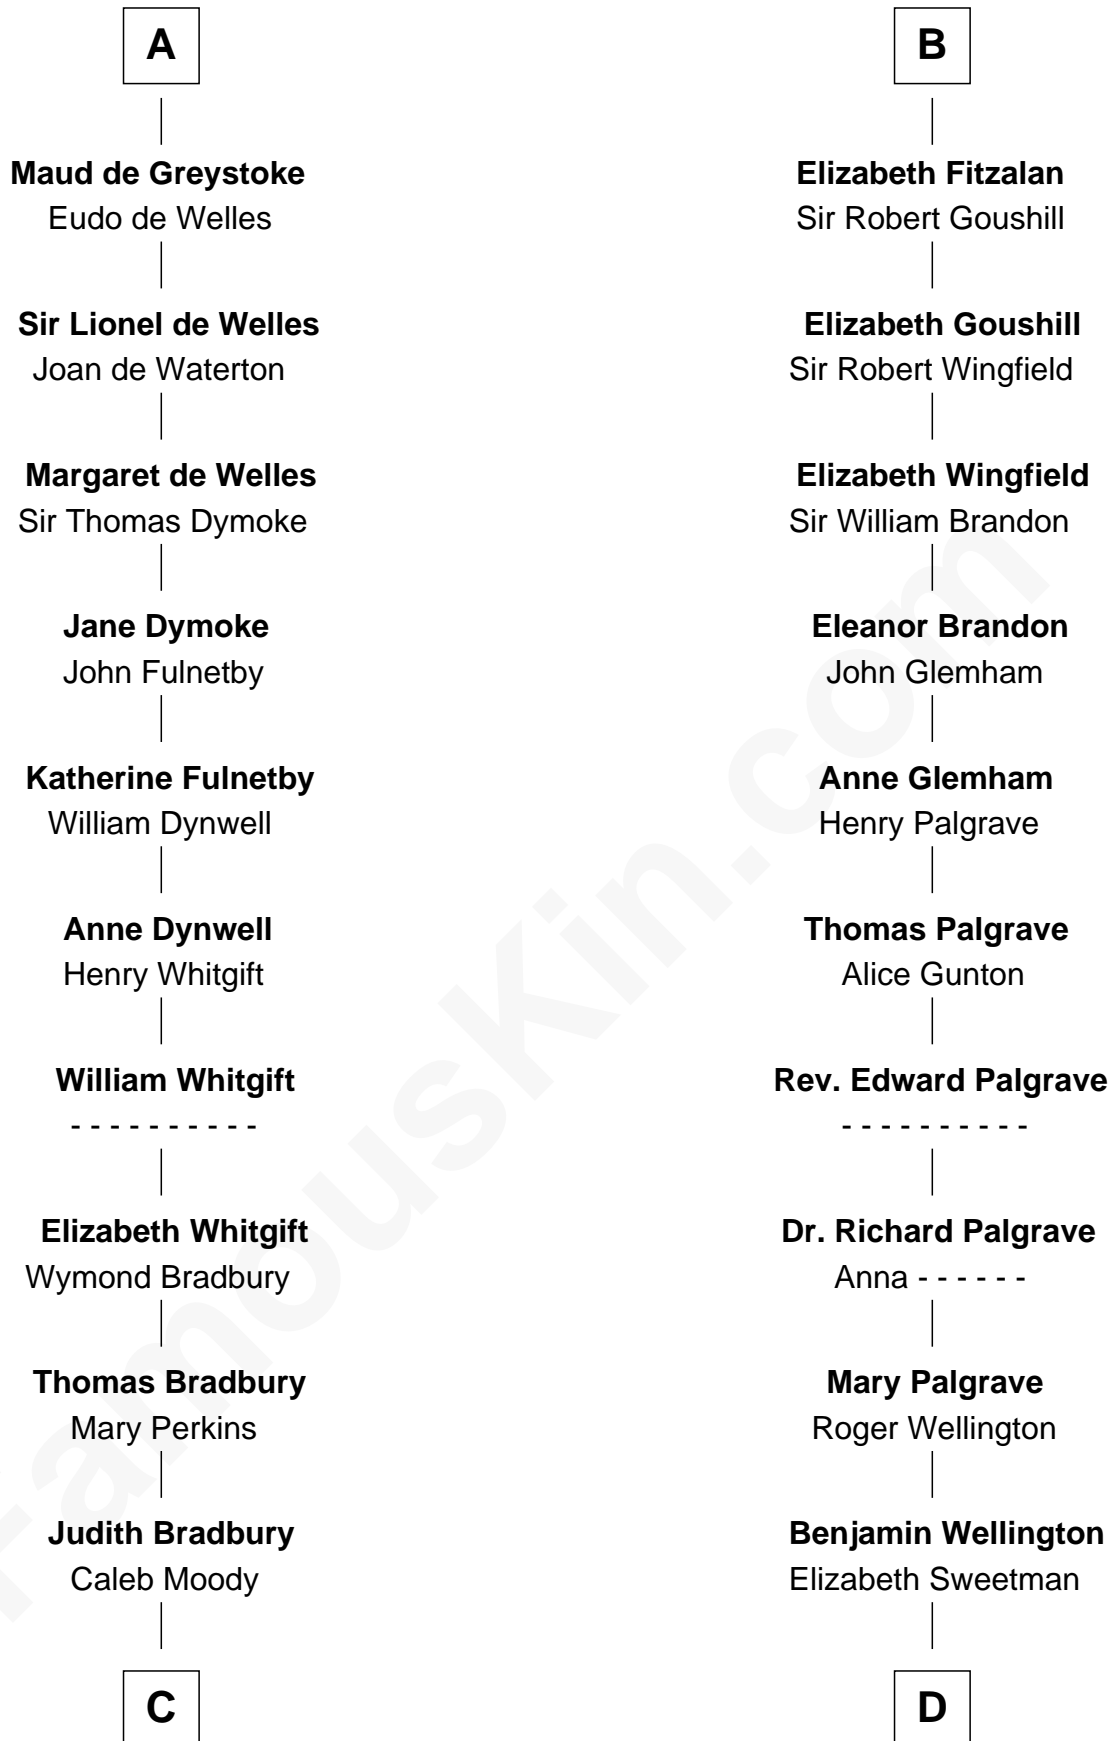

**FamousKin.com**  
**Relationship Chart of**  
**Ralph Waldo Emerson**  
*American Poet*

20th cousin 1 time removed of  
**Eli Whitney**  
*Inventor of the Cotton Gin*

**C**

**Rev. Samuel Moody**

Hannah Sewall

**Mary Moody**

Rev. Joseph Emerson

**Rev. William Emerson**

Phebe Bliss

**Rev. William Emerson**

Ruth Haskins

**Ralph Waldo Emerson**

*American Poet*

**D**

**Elizabeth Wellington**

John Fay

**Benjamin Fay**

Martha Miles

**Elizabeth Fay**

Eli Whitney

**Eli Whitney**