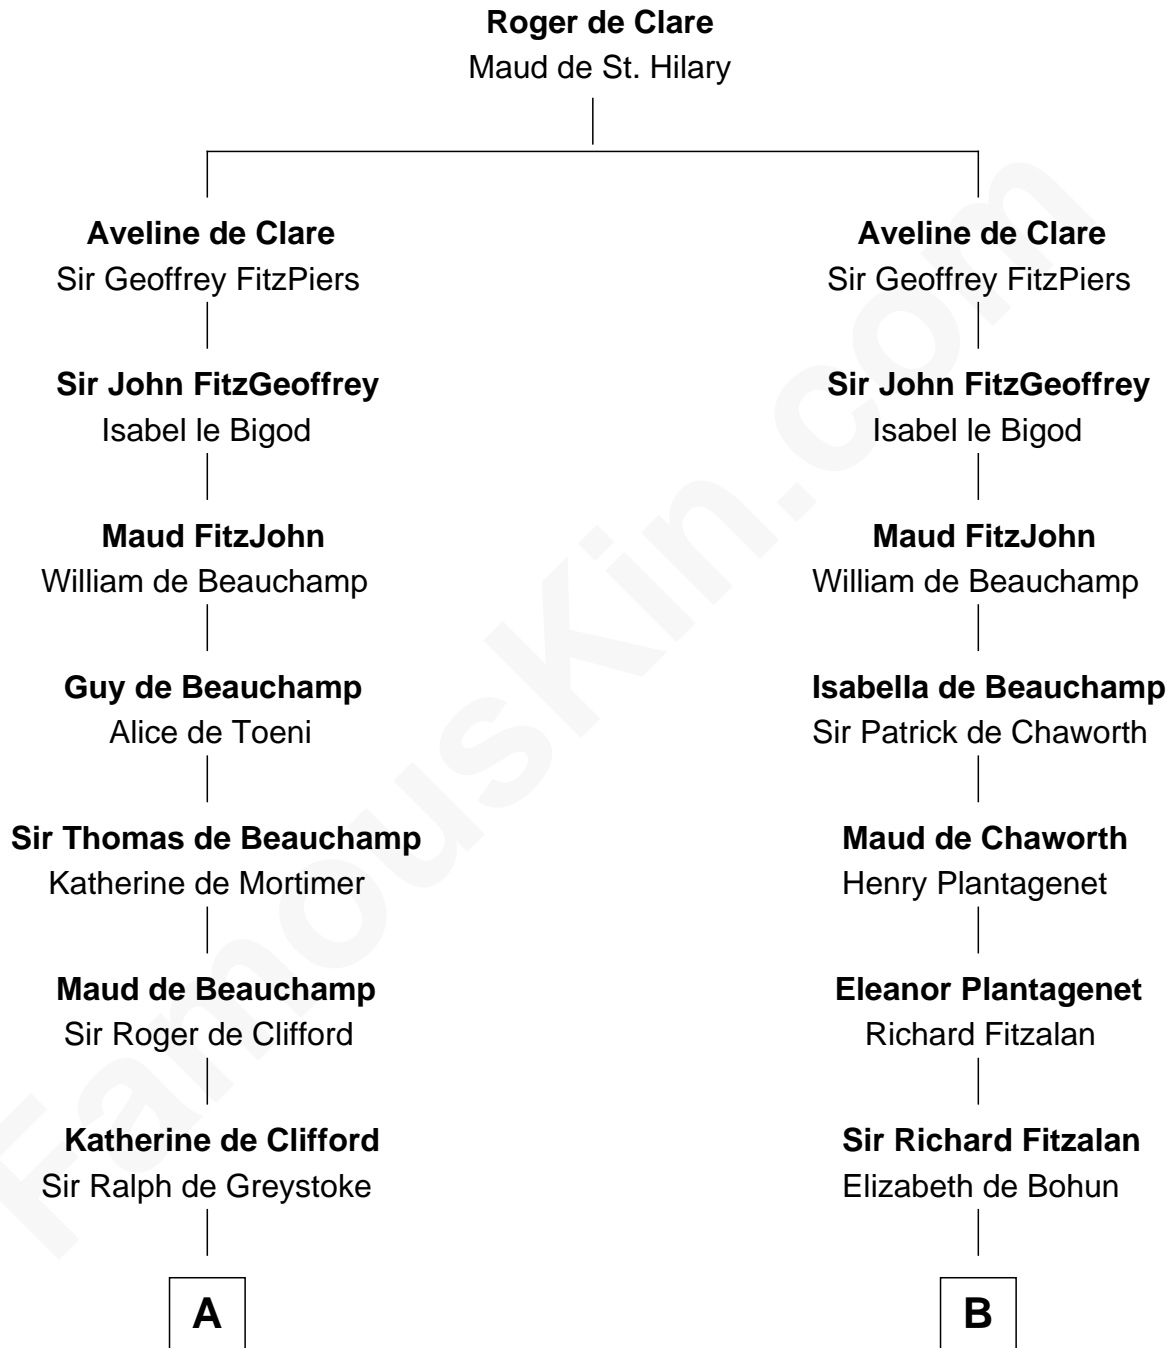

FamousKin.com

Relationship Chart of

Ralph Waldo Emerson

American Poet

20th cousin 1 time removed of

Eli Whitney

Inventor of the Cotton Gin

C