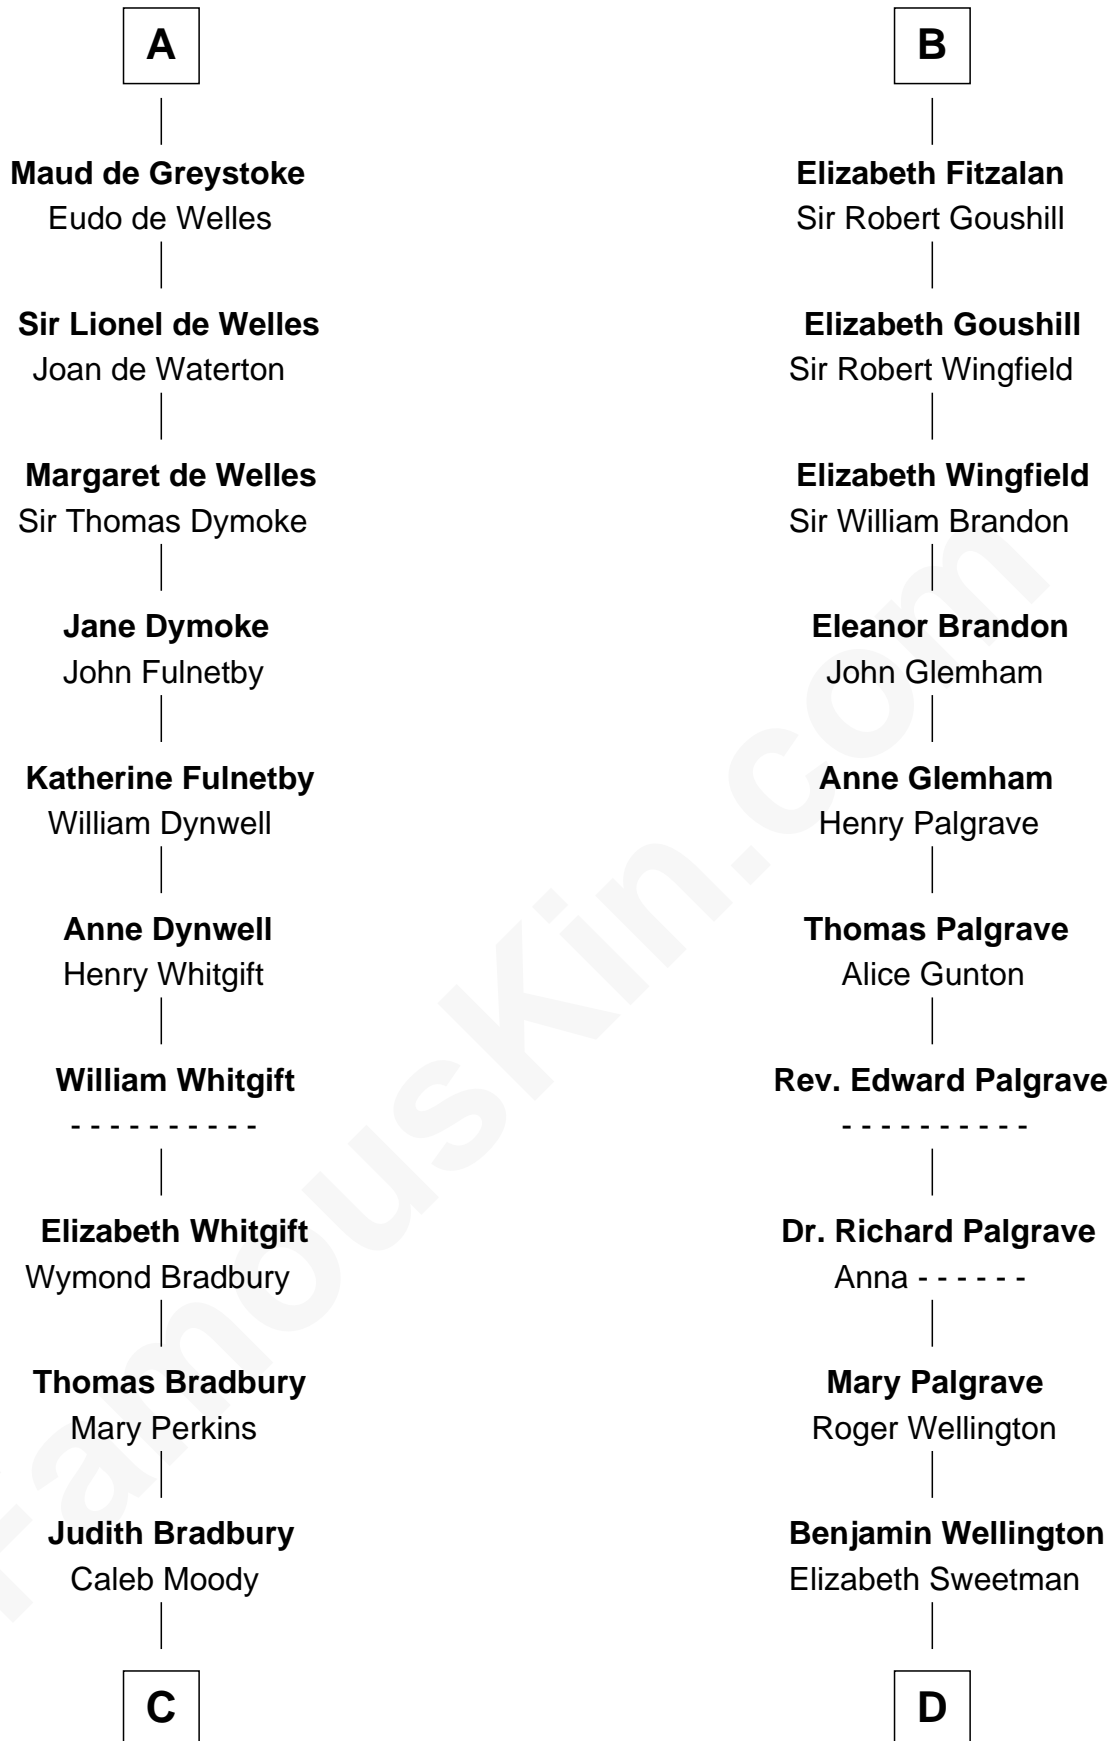

FamousKin.com

Relationship Chart of

Ralph Waldo Emerson

American Poet

20th cousin 1 time removed of

Eli Whitney

Inventor of the Cotton Gin

C