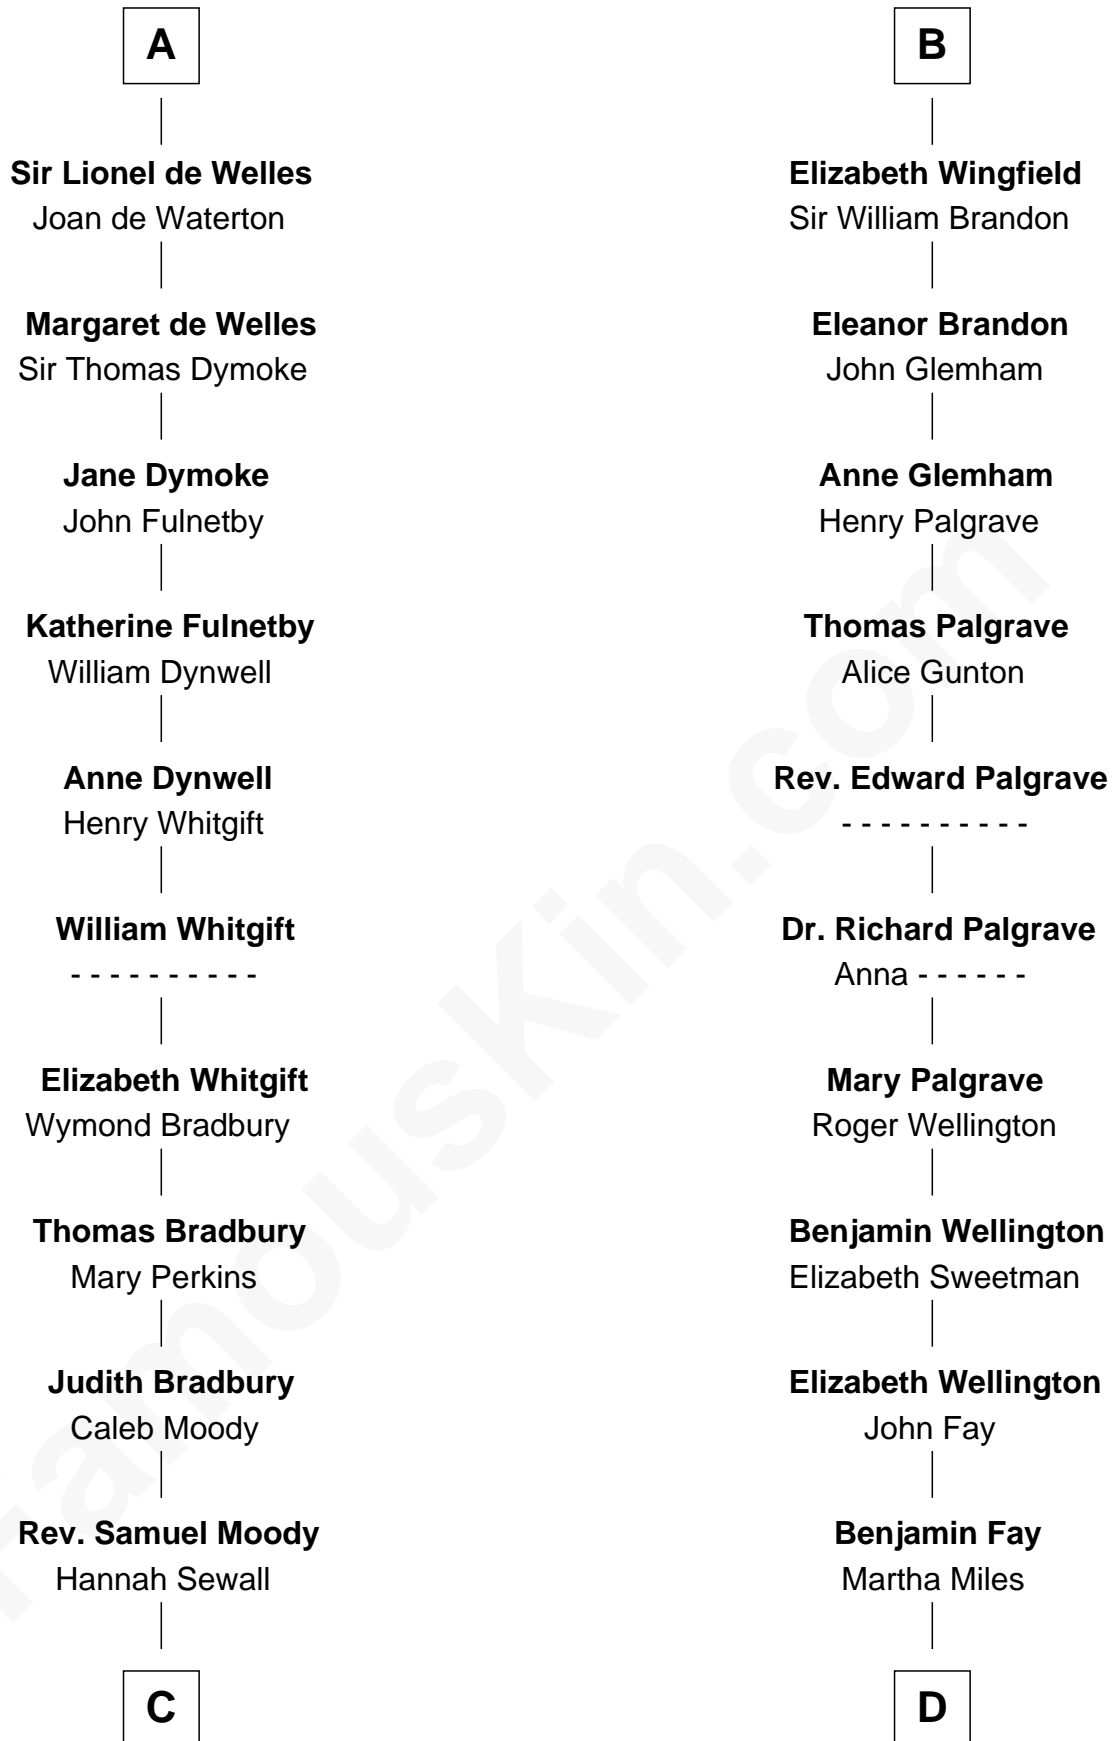

FamousKin.com

Relationship Chart of Ralph Waldo Emerson

American Poet

18th cousin 2 times removed of

Eli Whitney

Inventor of the Cotton Gin

William de Braiose

Eva Marshal

FamousKin.com