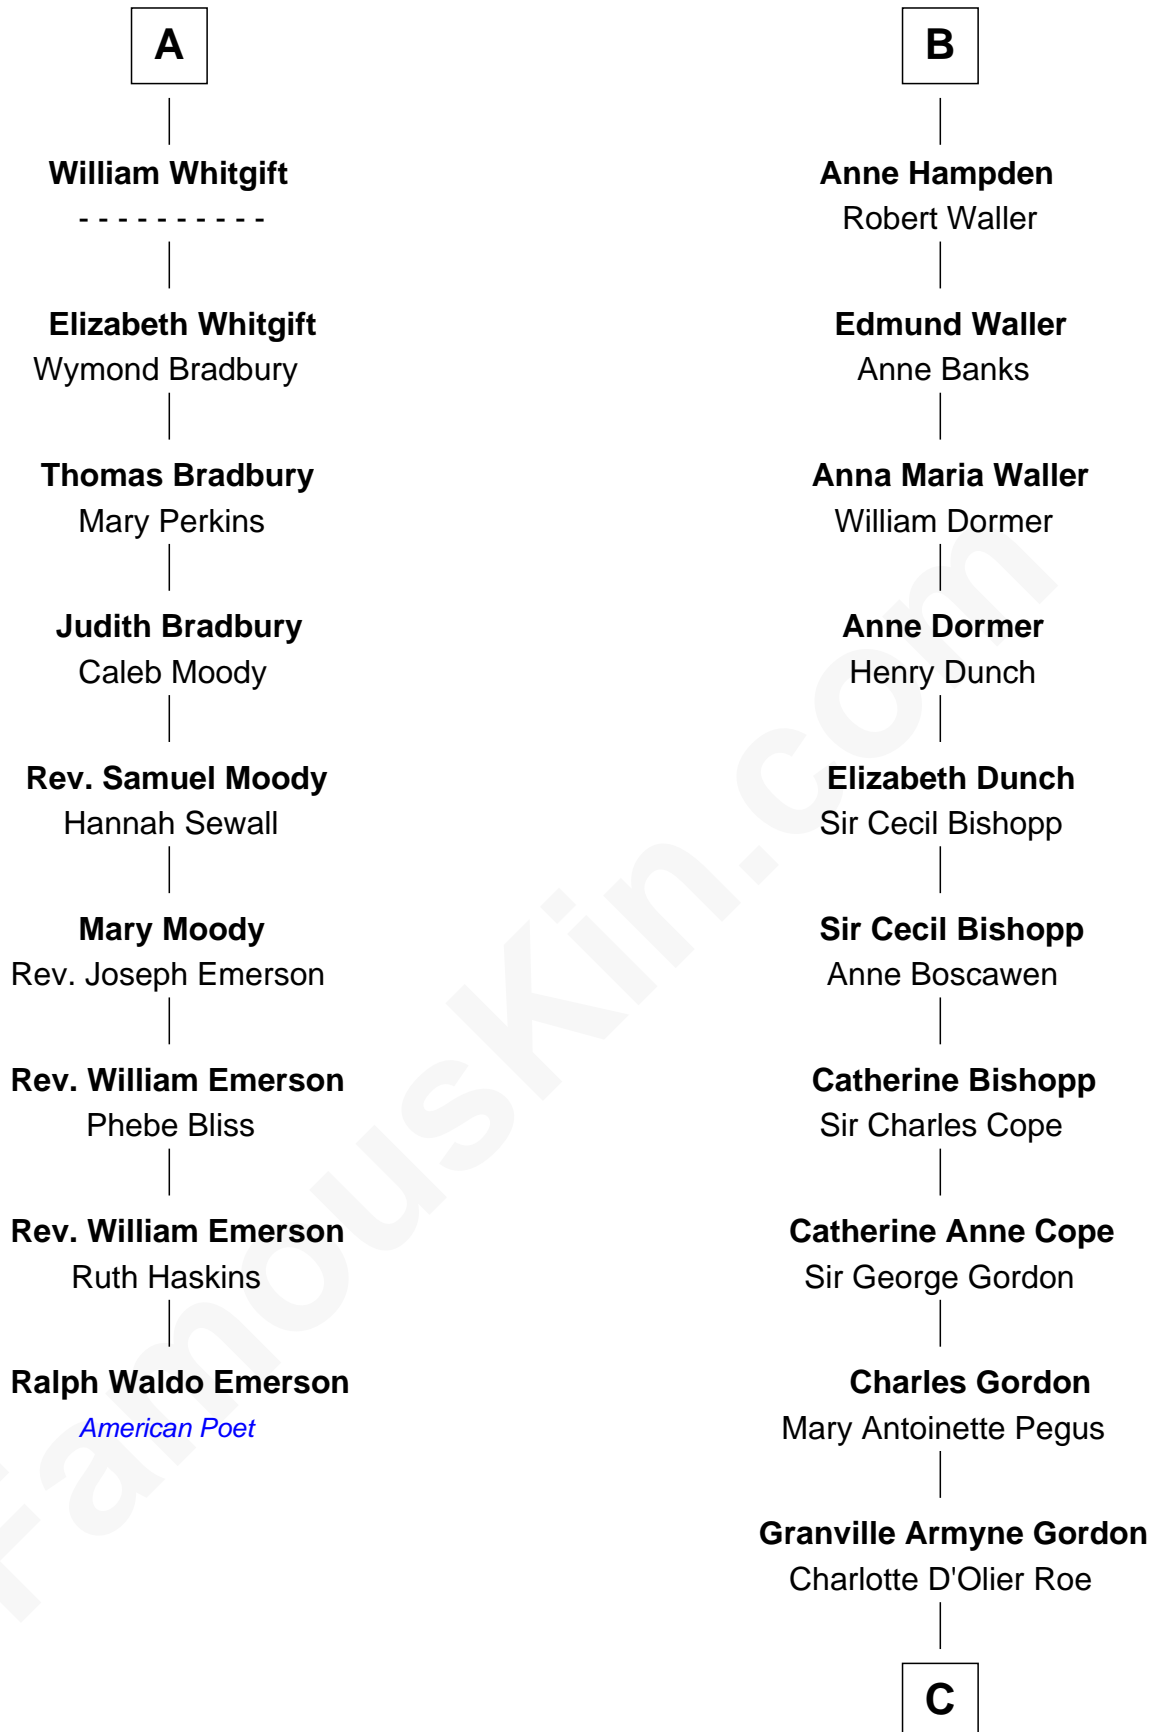

**FamousKin.com**  
**Relationship Chart of**  
**Ralph Waldo Emerson**  
*American Poet*

15th cousin 6 times removed of  
**Cara Delevingne**  
*Fashion Model and Movie Actress*

C

**Armyne Evelyne Gordon**

Sir Lionel Lawson Faudel-Phillips

**Anne Margaret Faudel-Phillips**

John Vincent Sheffield

**Jane Armyne Sheffield**

Sir Jocelyn Edward Greville Stevens

**Pandora Anne Stevens**

Charles Hamar Delevingne

**Cara Delevingne**