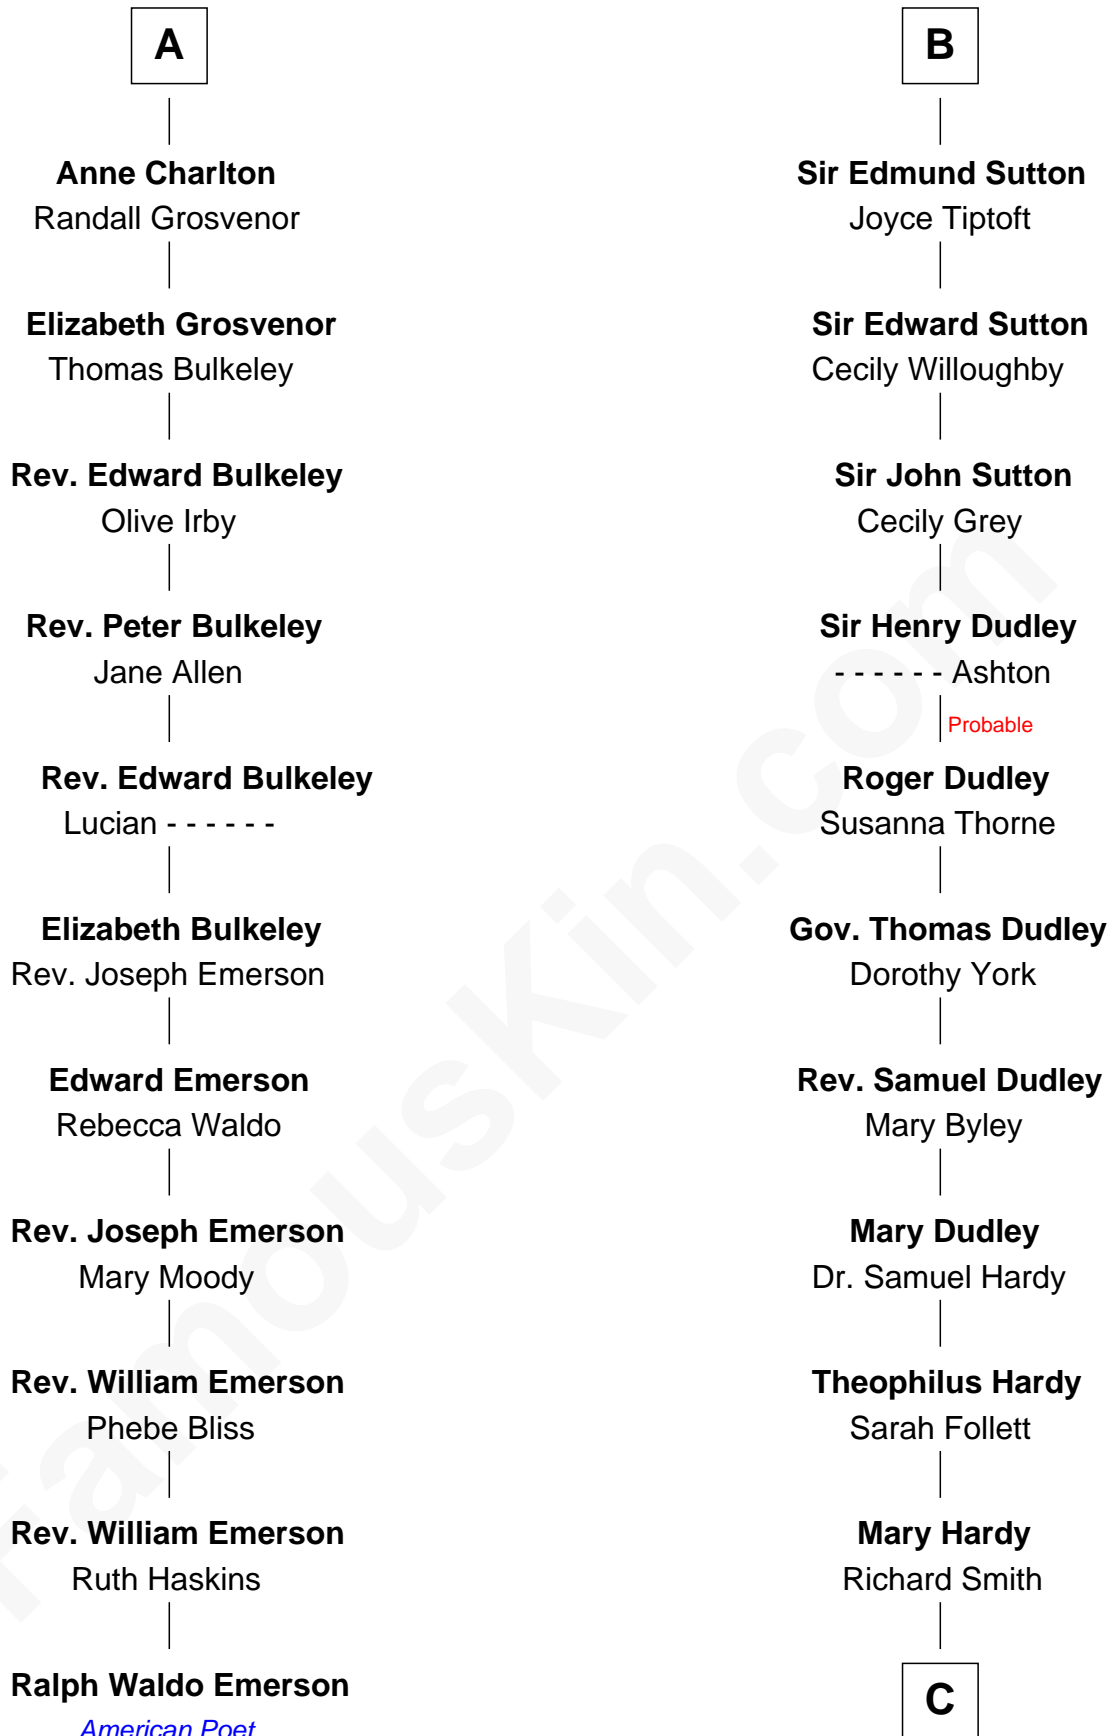

## Relationship Chart of

### Ralph Waldo Emerson

American Poet

17th cousin 4 times removed of

**Dr. H. H. Holmes**

Serial Killer aka "Devil in the White City"

### Sir Roger de Somery

**C**

**Sarah Smith**

Edward Scribner Mudgett

**Samuel Mudgett**

Mary Morrill

**Scribner Mudgett**

Nancy Prescott

**Levi Horton Mudgett**

Theodate Page Price

**Dr. H. H. Holmes**

*Serial Killer Dr. H. H. Holmes*