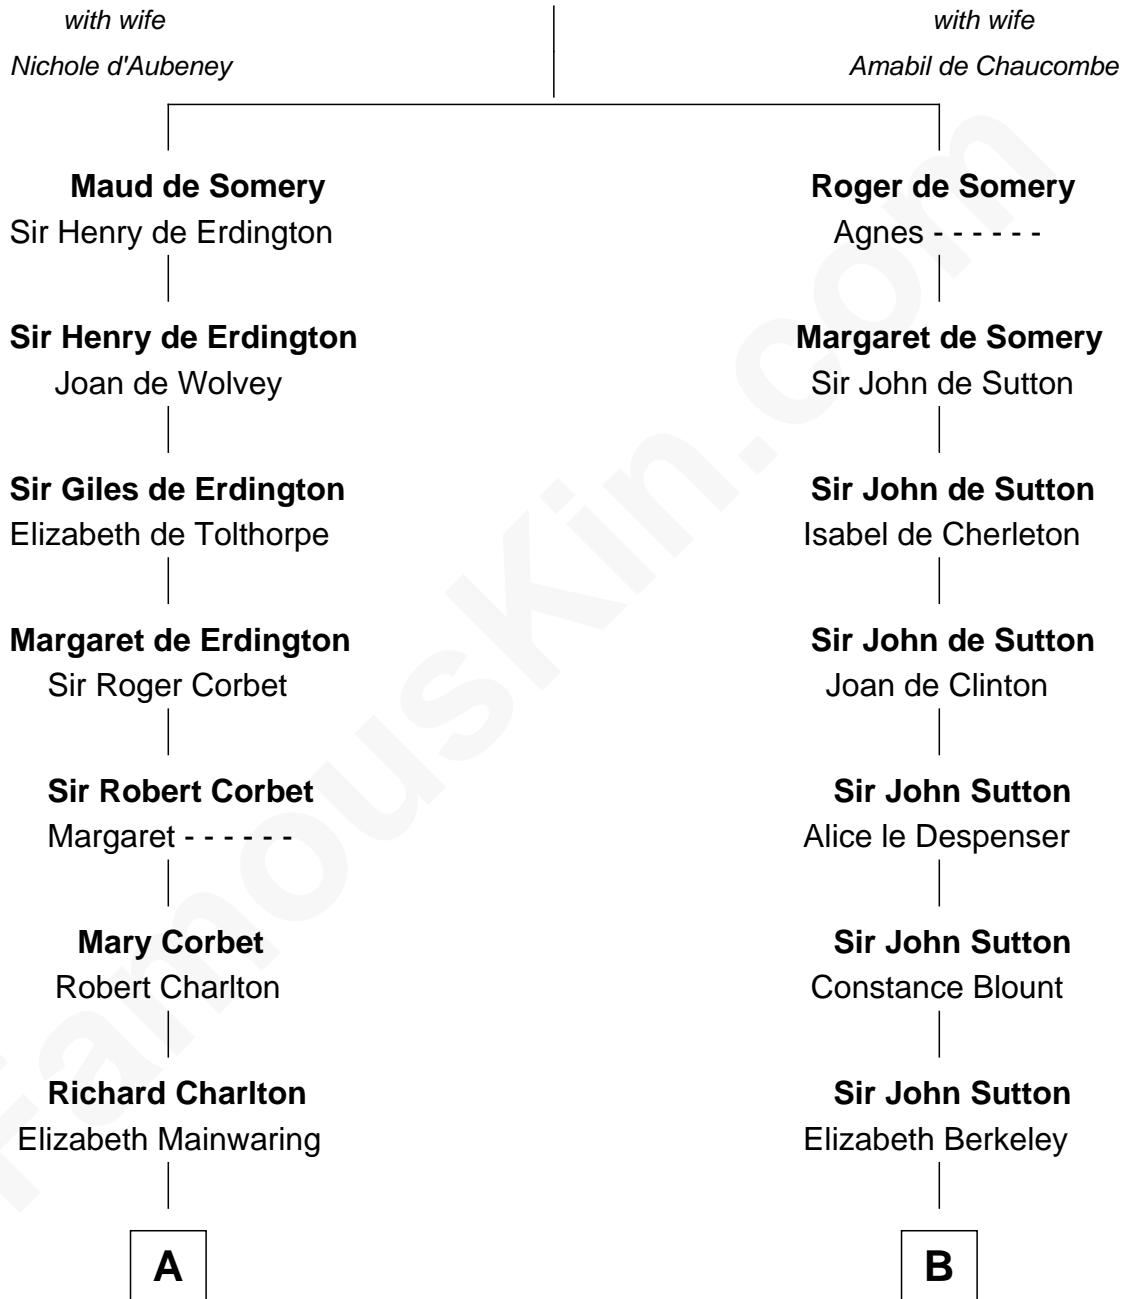

## Relationship Chart of

### Ralph Waldo Emerson

American Poet

17th cousin 4 times removed of

**Dr. H. H. Holmes**

Serial Killer aka "Devil in the White City"

### Sir Roger de Somery

**C**

**Sarah Smith**

Edward Scribner Mudgett

**Samuel Mudgett**

Mary Morrill

**Scribner Mudgett**

Nancy Prescott

**Levi Horton Mudgett**

Theodate Page Price

**Dr. H. H. Holmes**

*Serial Killer Dr. H. H. Holmes*