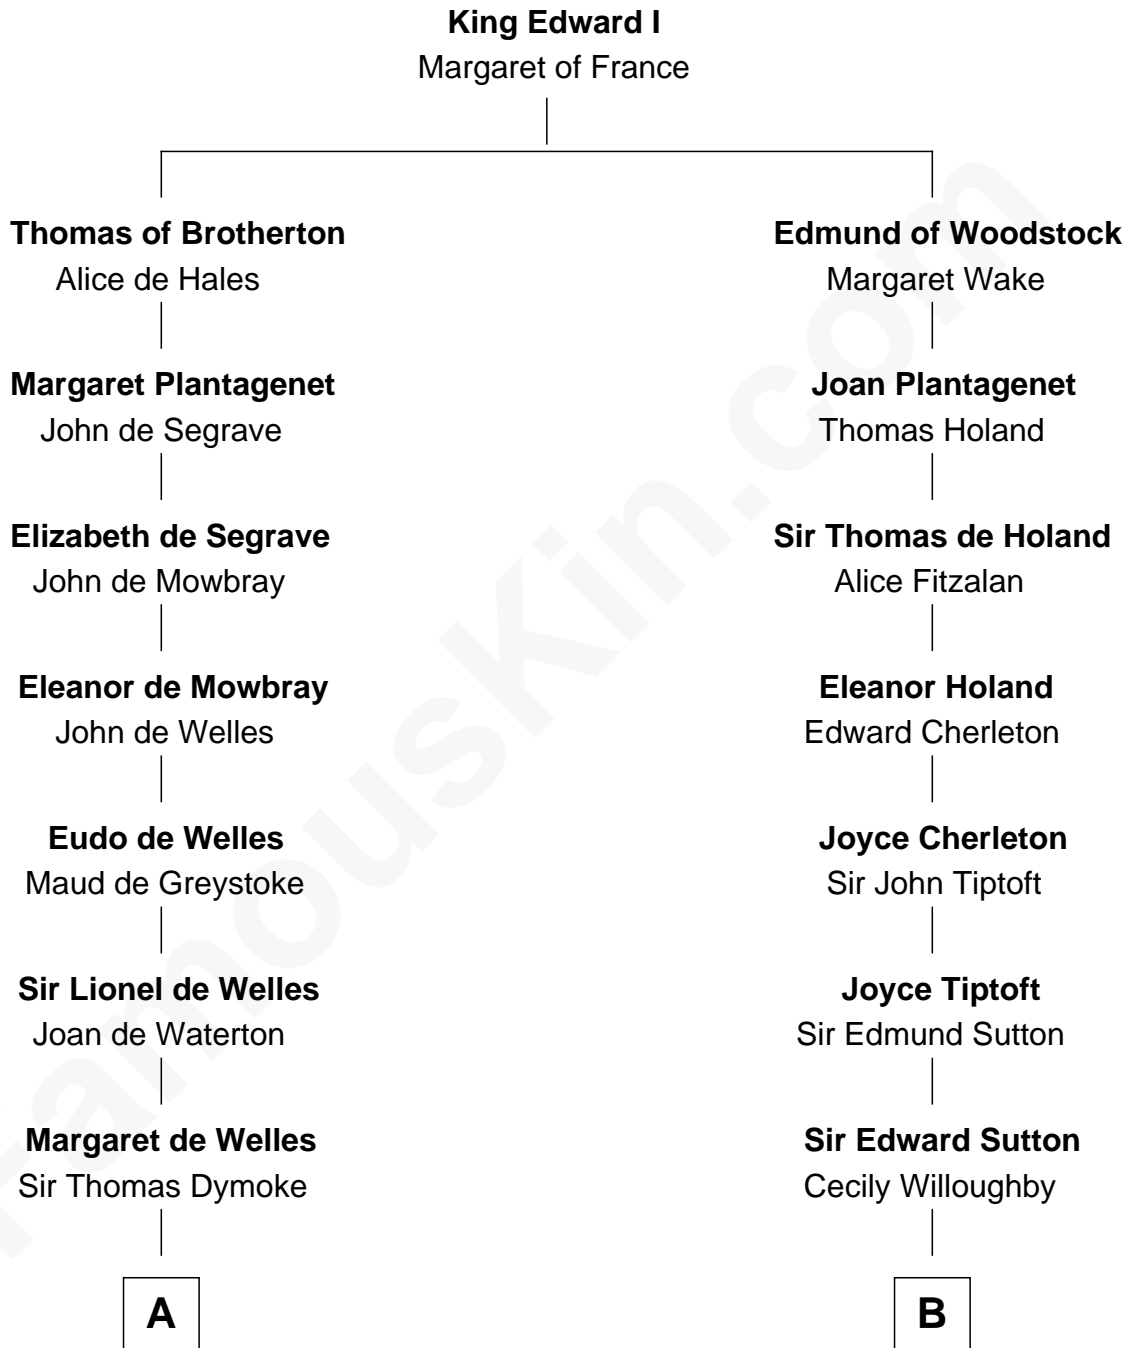

FamousKin.com

Relationship Chart of Ralph Waldo Emerson

American Poet

18th cousin 1 time removed of

Dr. H. H. Holmes

Serial Killer aka "Devil in the White City"

C

Rev. William Emerson

Dr. H. H. Holmes

Serial Killer Dr. H. H. Holmes

FamousKin.com