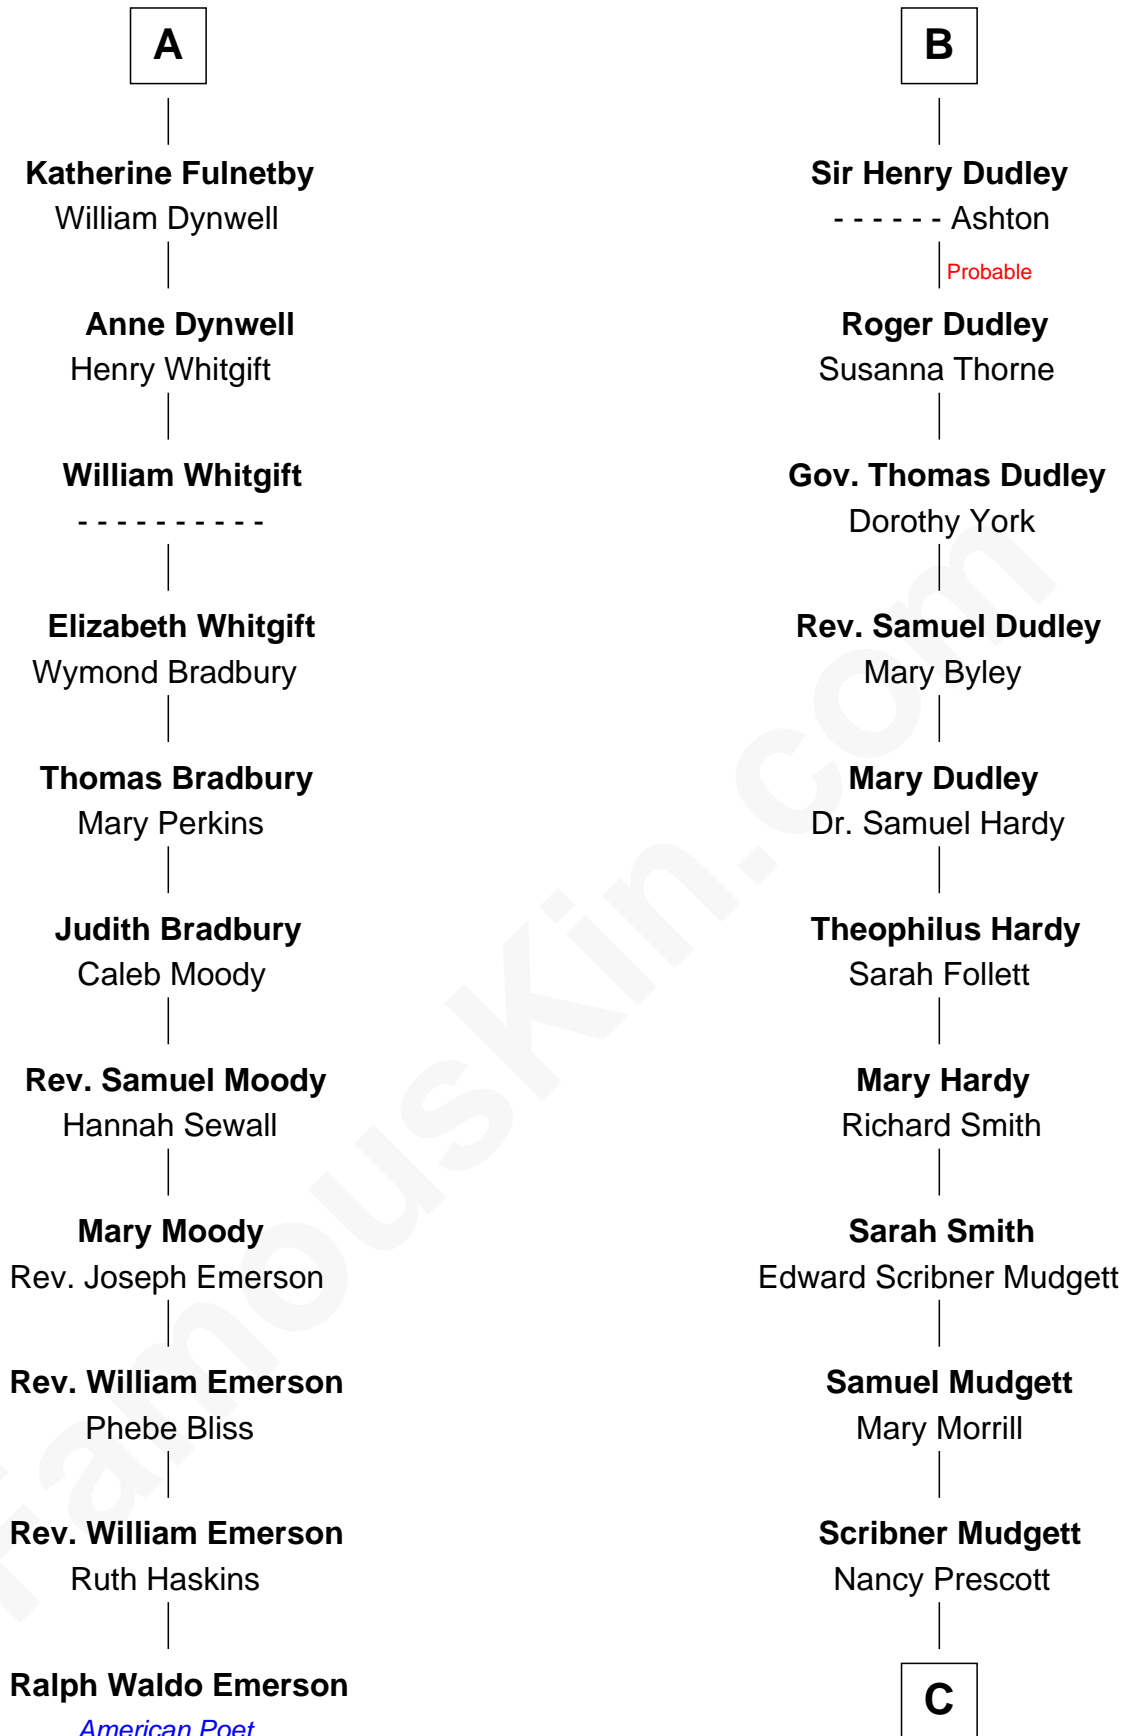

FamousKin.com

Relationship Chart of

Ralph Waldo Emerson

American Poet

17th cousin 1 time removed of

Dr. H. H. Holmes

Serial Killer aka "Devil in the White City"

Henry Plantagenet

Maud de Chaworth

C

Levi Horton Mudgett

Theodate Page Price

Dr. H. H. Holmes

Serial Killer Dr. H. H. Holmes

FamousKin.com