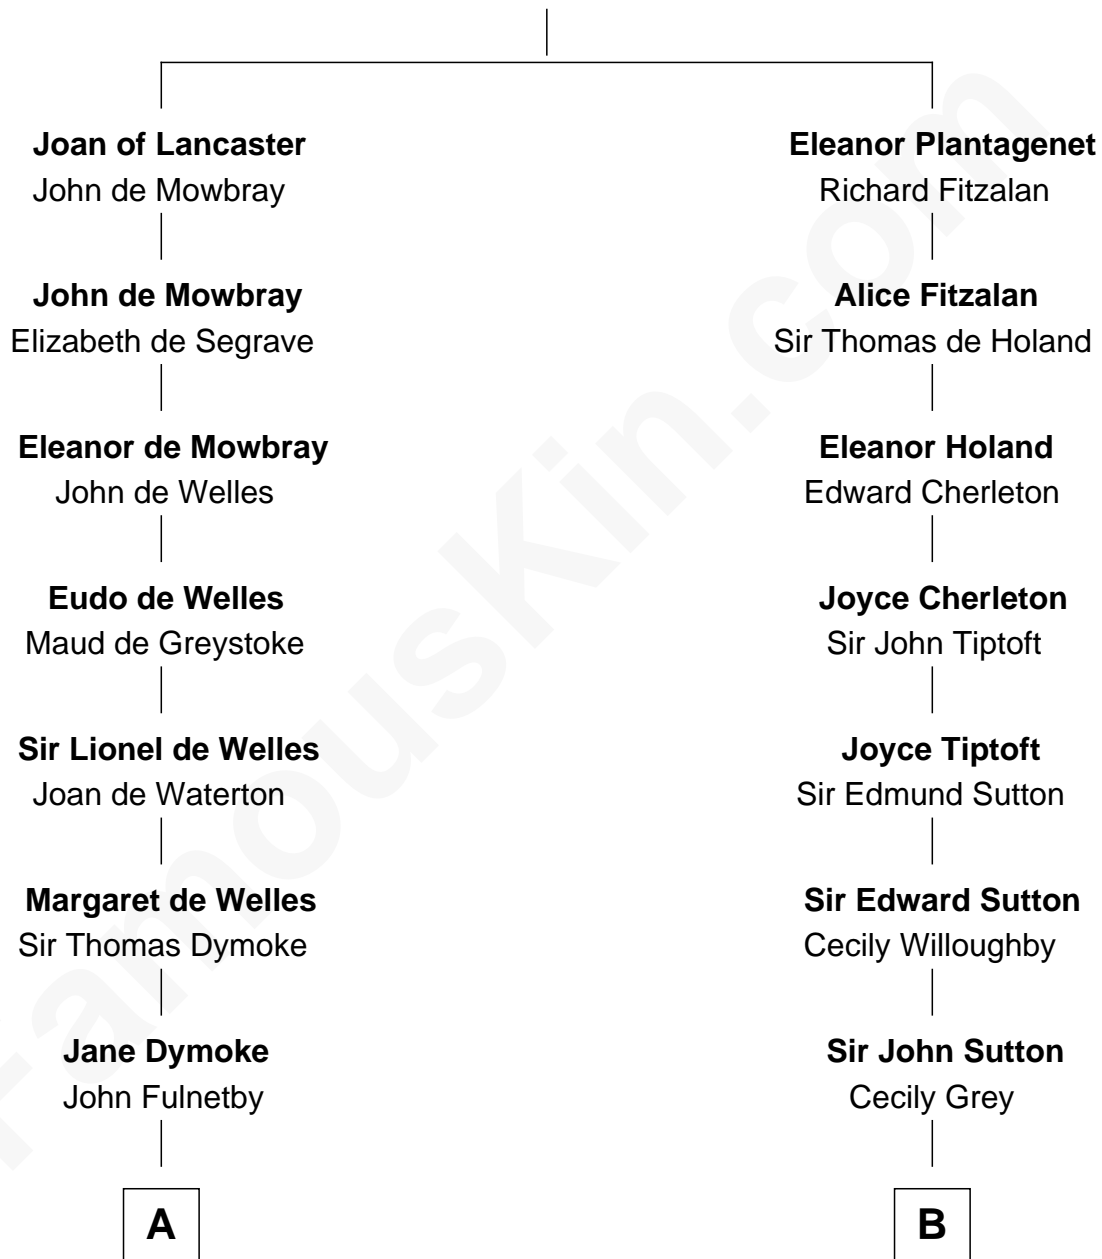

FamousKin.com

Relationship Chart of

Ralph Waldo Emerson

American Poet

17th cousin 1 time removed of

Dr. H. H. Holmes

Serial Killer aka "Devil in the White City"

Henry Plantagenet

Maud de Chaworth

C

Levi Horton Mudgett

Theodate Page Price

Dr. H. H. Holmes

Serial Killer Dr. H. H. Holmes

FamousKin.com