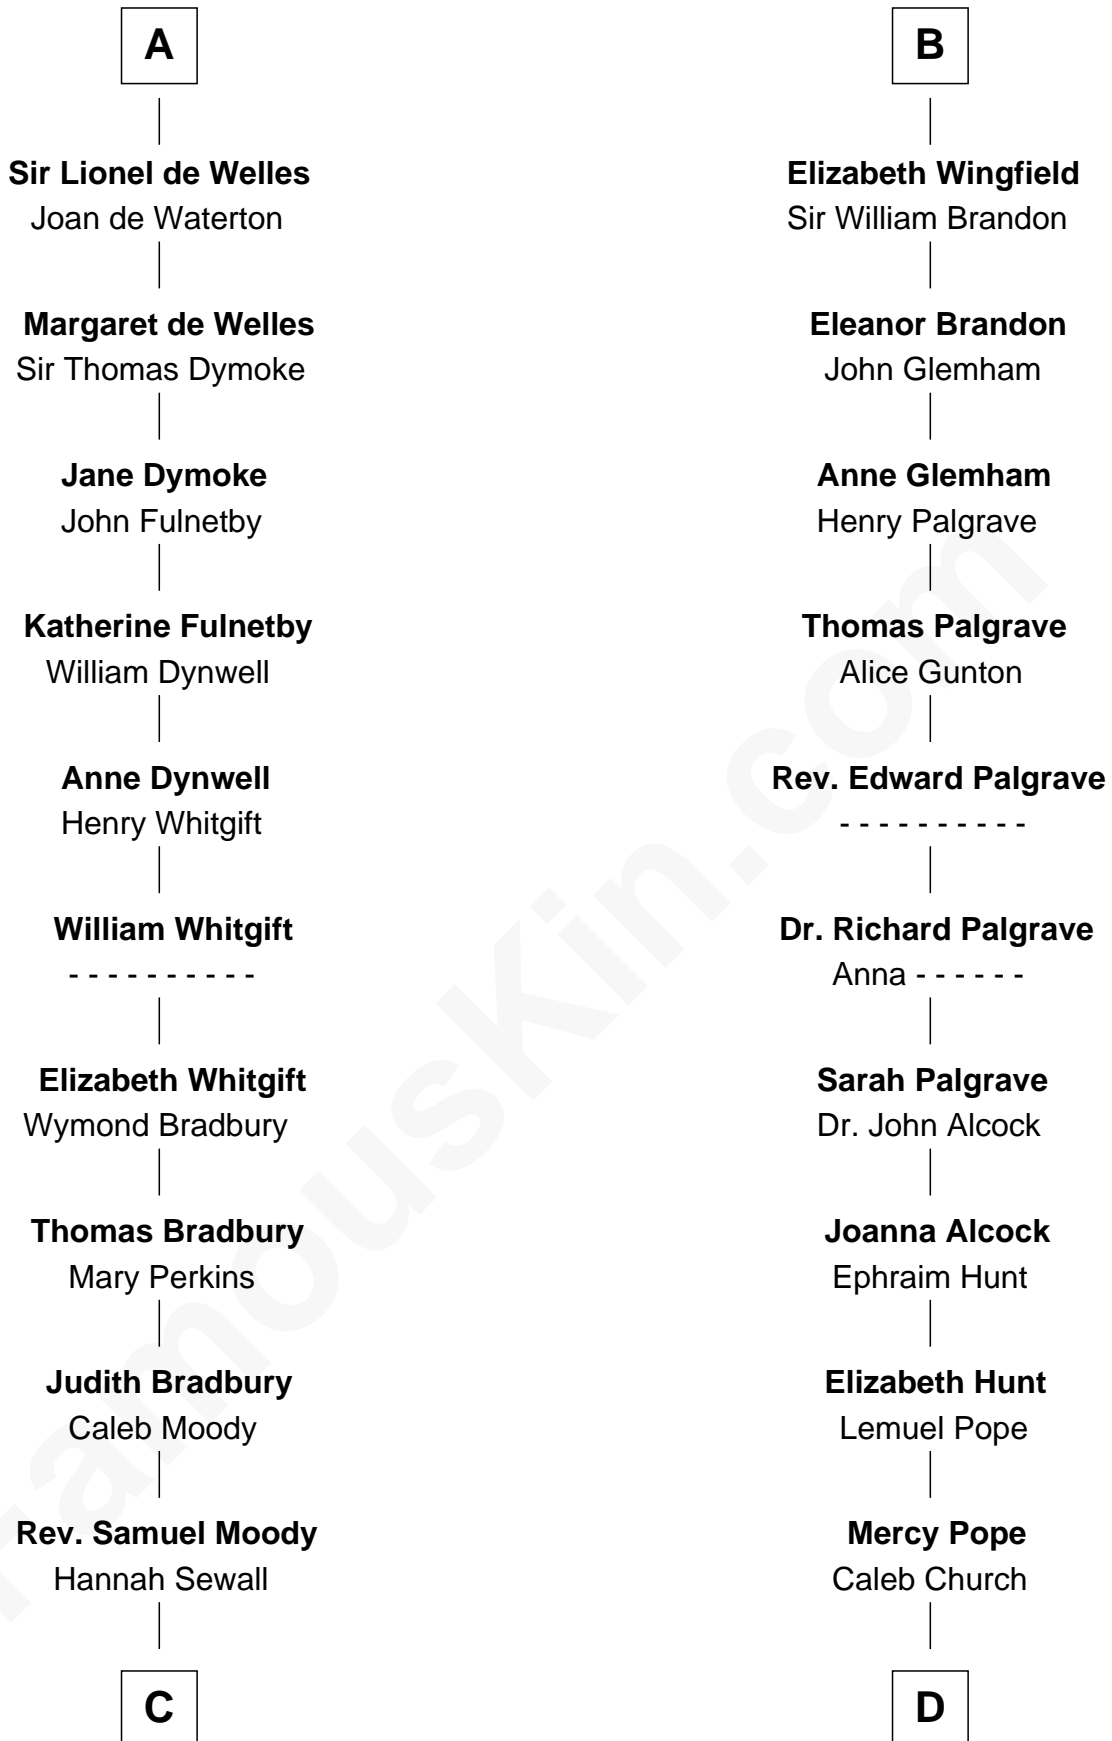

FamousKin.com
Relationship Chart of
Ralph Waldo Emerson
American Poet

20th cousin 1 time removed of
Franklin D. Roosevelt
32nd U.S. President

C

Mary Moody
Rev. Joseph Emerson
|
Rev. William Emerson
Phebe Bliss
|
Rev. William Emerson
Ruth Haskins
|
Ralph Waldo Emerson
American Poet

D

Joseph Church
Deborah Perry
|
Deborah P. Church
Warren Delano
|
Warren Delano
Catharine Robbins Lyman
|
Sara Delano
James Roosevelt
|
Franklin D. Roosevelt
32nd U.S. President