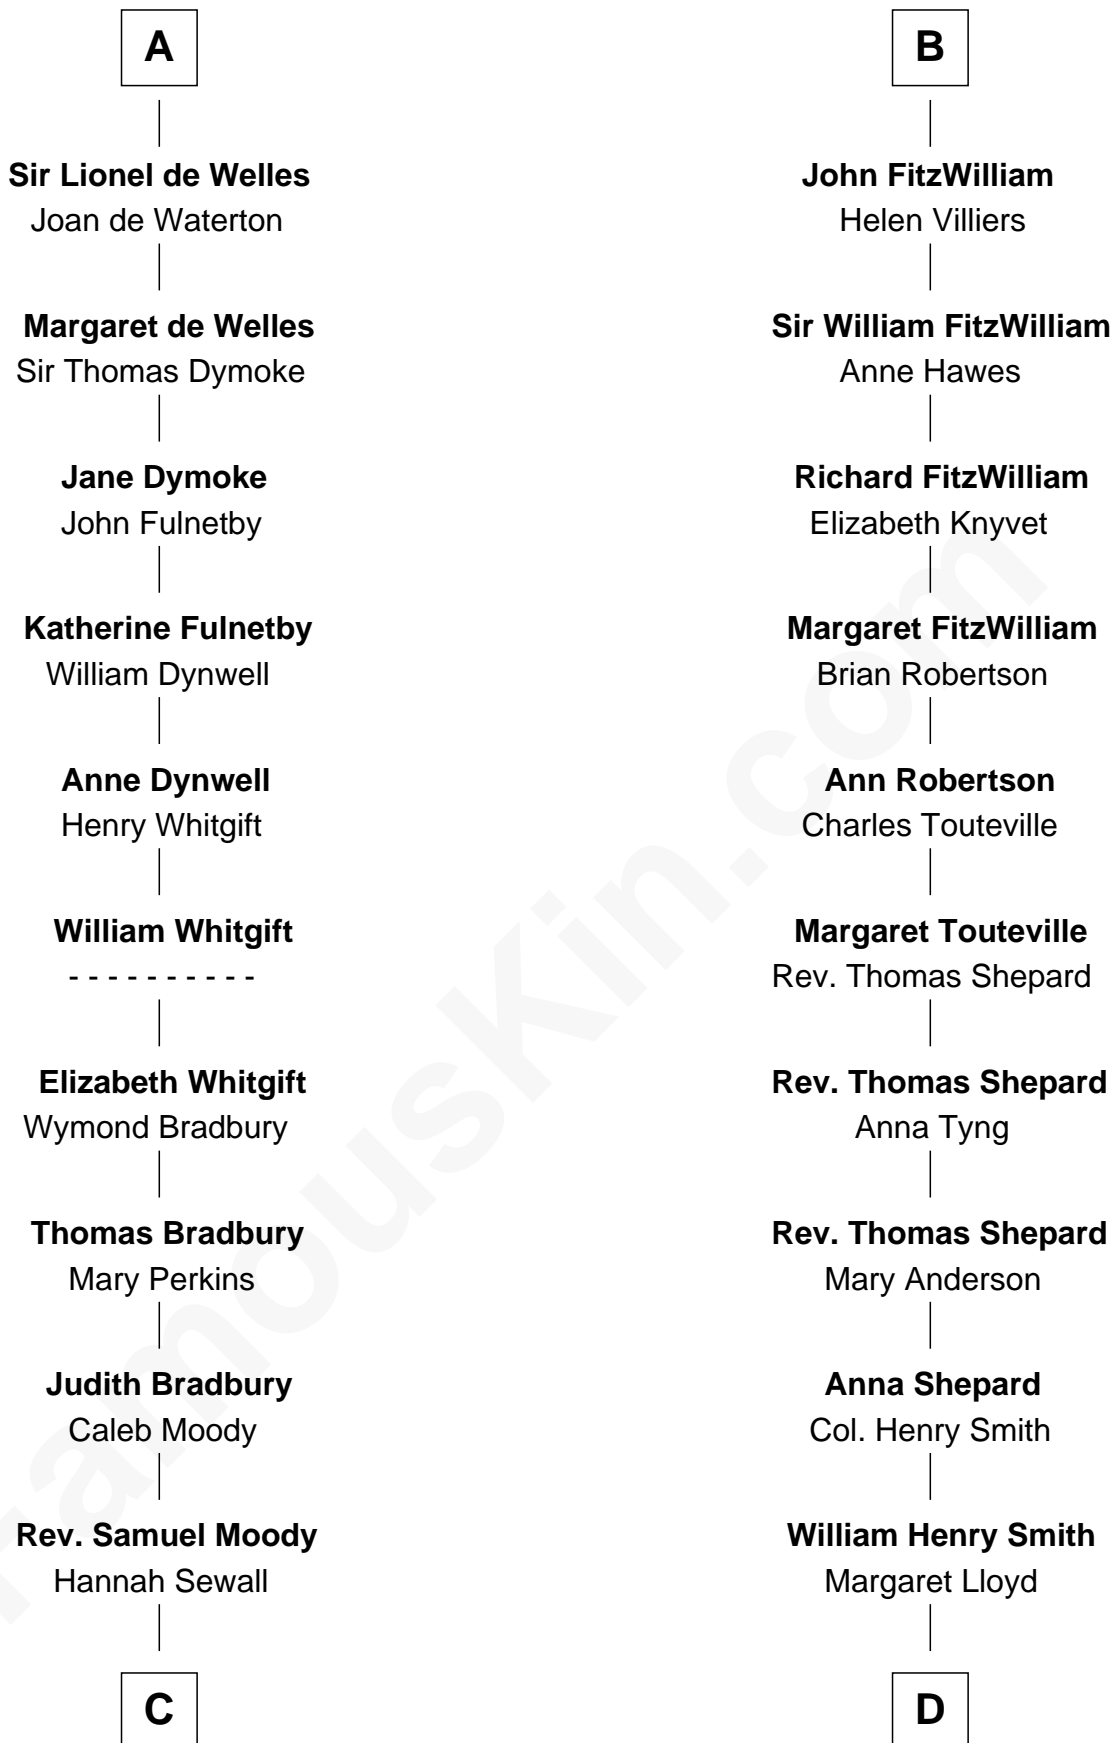

FamousKin.com
Relationship Chart of
Ralph Waldo Emerson
American Poet

20th cousin 1 time removed of
Franklin D. Roosevelt
32nd U.S. President

C

Mary Moody
Rev. Joseph Emerson
|
Rev. William Emerson
Phebe Bliss
|
Rev. William Emerson
Ruth Haskins
|
Ralph Waldo Emerson
American Poet

D

Rebecca Smith
John Aspinwall
|
John Aspinwall
Susan Howland
|
Mary Rebecca Aspinwall
Isaac Daniel Roosevelt
|
James Roosevelt
Sara Delano
|
Franklin D. Roosevelt
32nd U.S. President