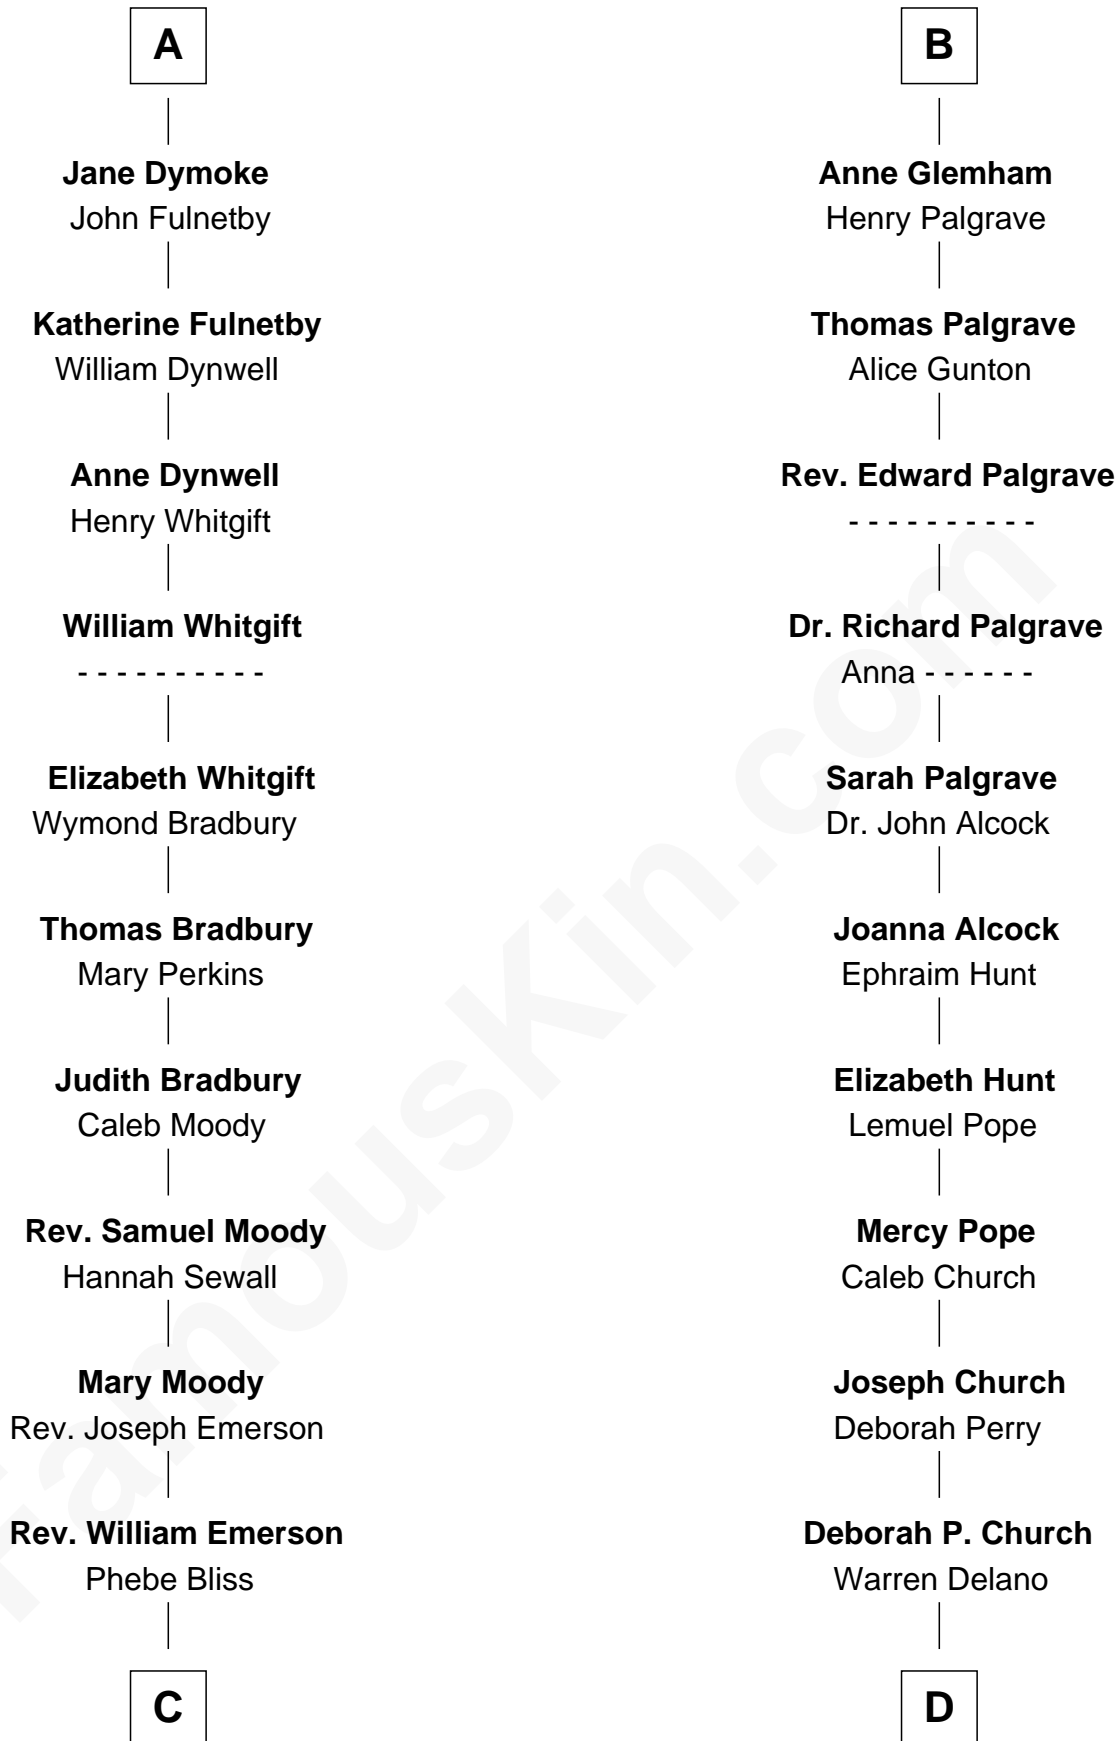

FamousKin.com
Relationship Chart of
Ralph Waldo Emerson
American Poet

18th cousin 1 time removed of
Franklin D. Roosevelt
32nd U.S. President

C

Rev. William Emerson

Ruth Haskins

Ralph Waldo Emerson

American Poet

D

Warren Delano

Catharine Robbins Lyman

Sara Delano

James Roosevelt

Franklin D. Roosevelt

32nd U.S. President

FamousKin.com