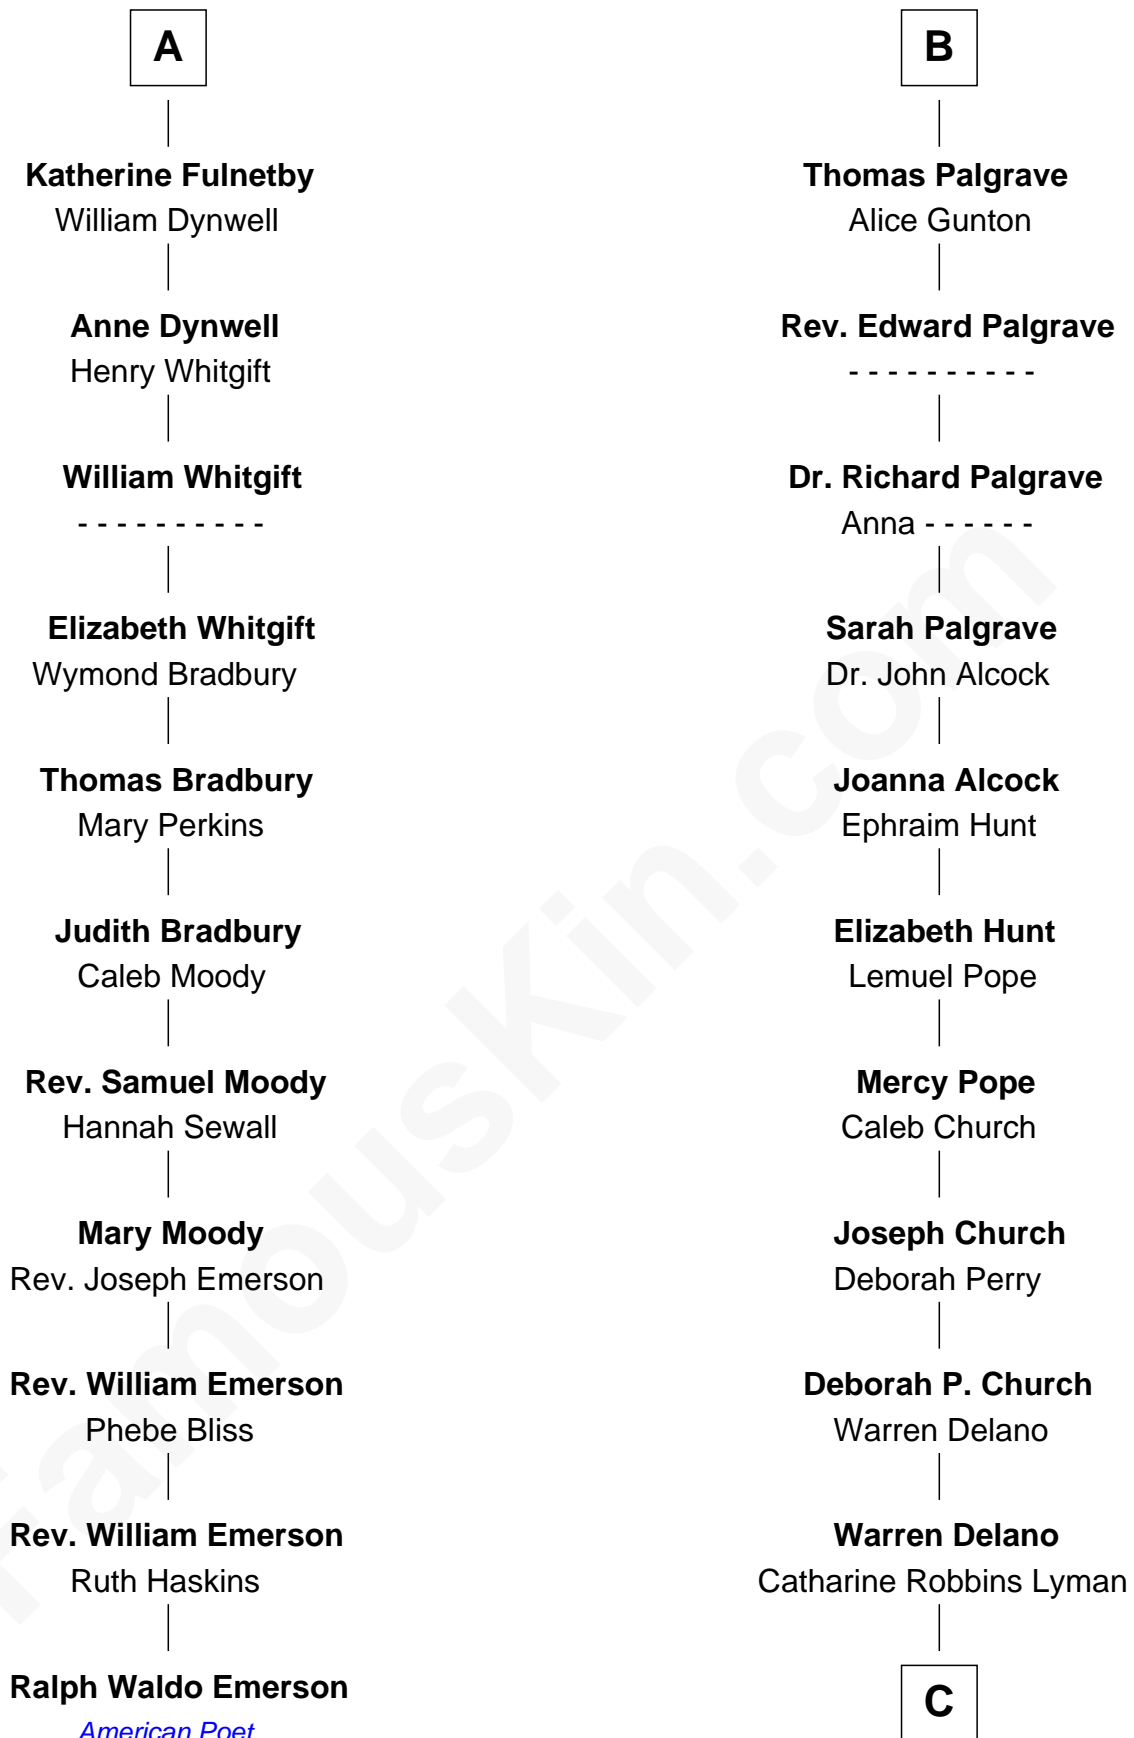

**FamousKin.com**  
**Relationship Chart of**  
**Ralph Waldo Emerson**  
*American Poet*

17th cousin 1 time removed of  
**Franklin D. Roosevelt**  
*32nd U.S. President*

**C**

**Sara Delano**  
James Roosevelt

**Franklin D. Roosevelt**  
*32nd U.S. President*

FamousKin.com