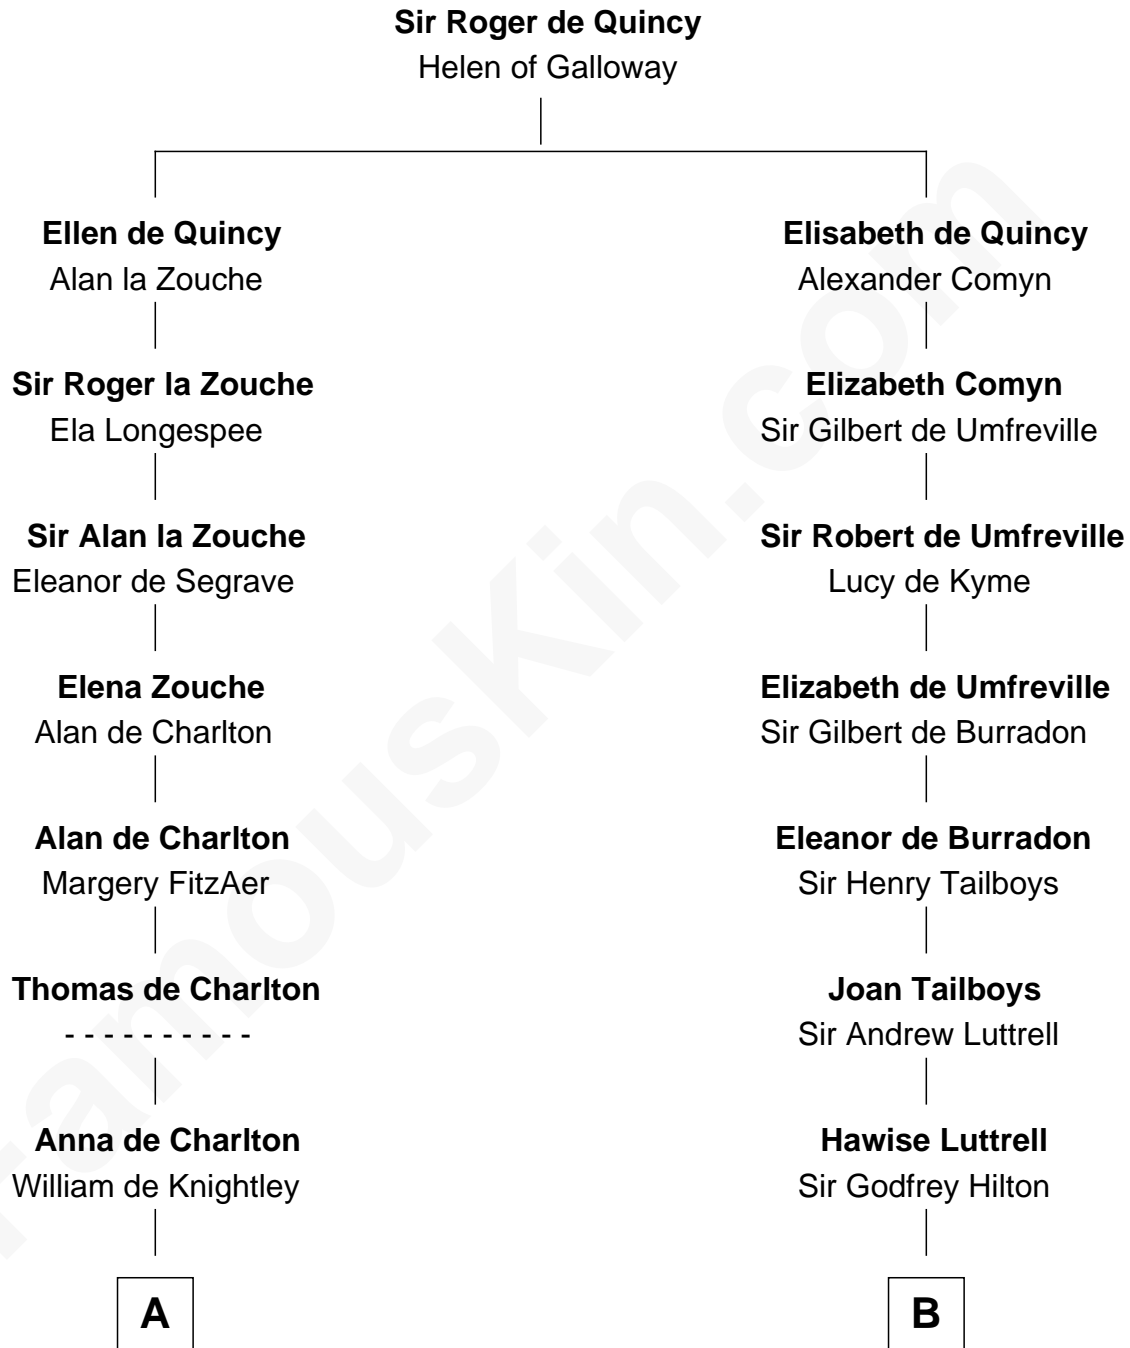

FamousKin.com
Relationship Chart of
Ralph Waldo Emerson
American Poet

20th cousin 1 time removed of
Franklin D. Roosevelt
32nd U.S. President

C

Rev. Joseph Emerson

Mary Moody

Rev. William Emerson

Phebe Bliss

Judge Joseph Lyman

Catharine Robbins Lyman

Warren Delano

Sara Delano

James Roosevelt

Franklin D. Roosevelt

32nd U.S. President

FamousKin.com