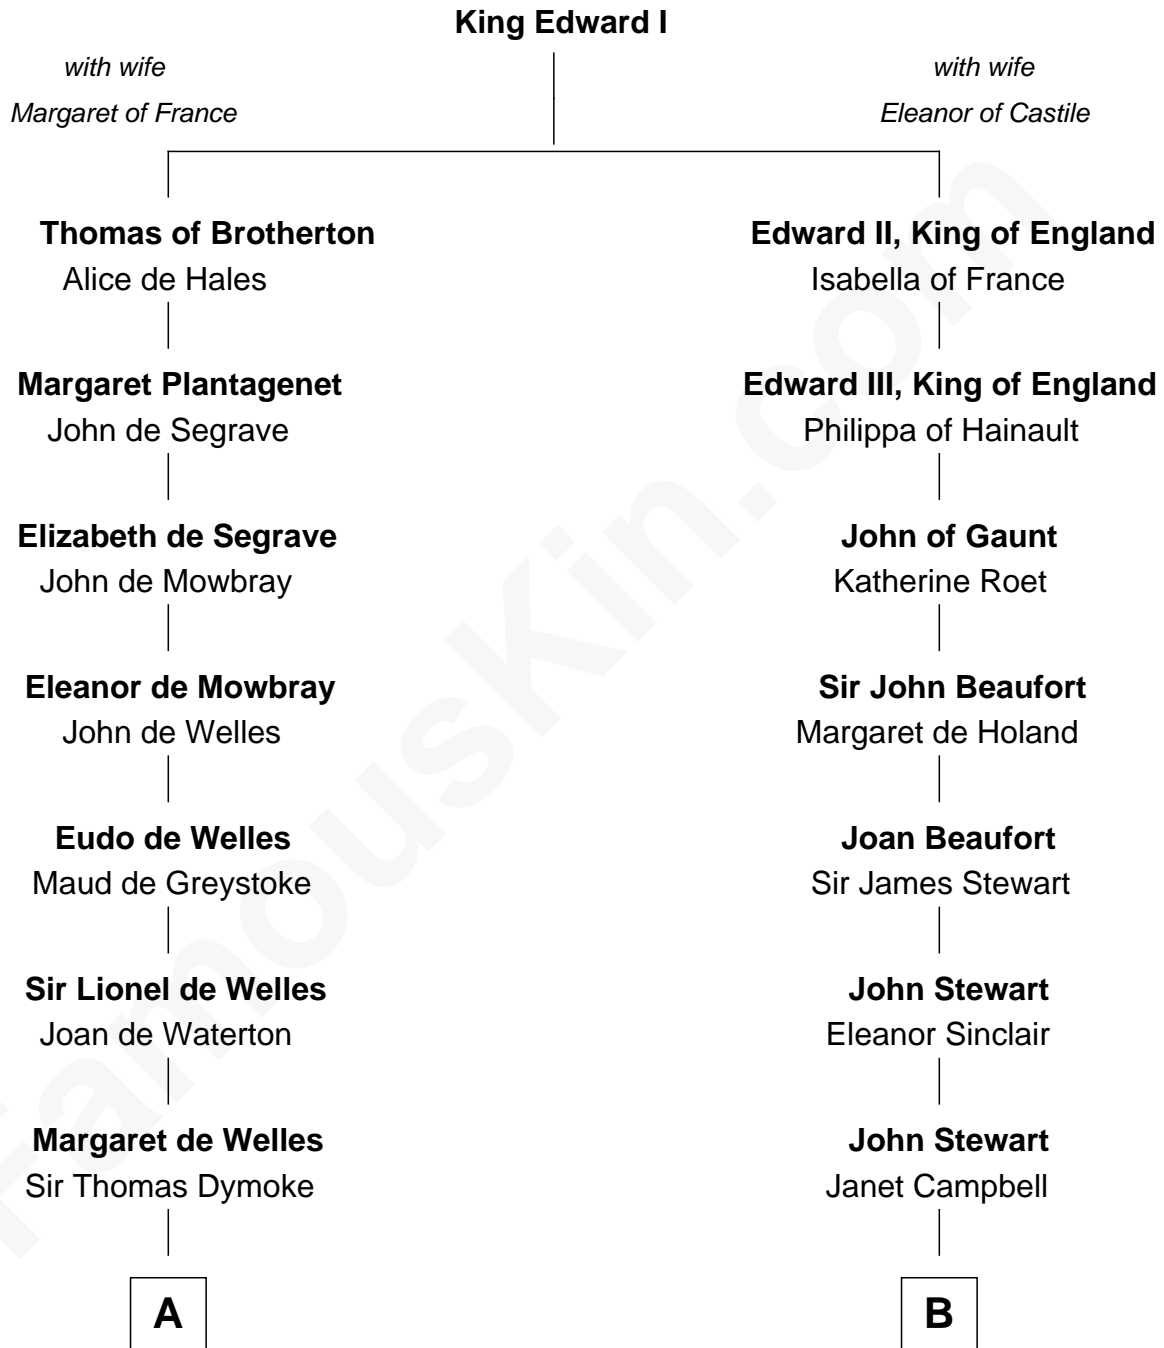

FamousKin.com

Relationship Chart of

Ralph Waldo Emerson

American Poet

18th cousin of

Theodore Roosevelt

26th U.S. President

C

26th U.S. President

FamousKin.com