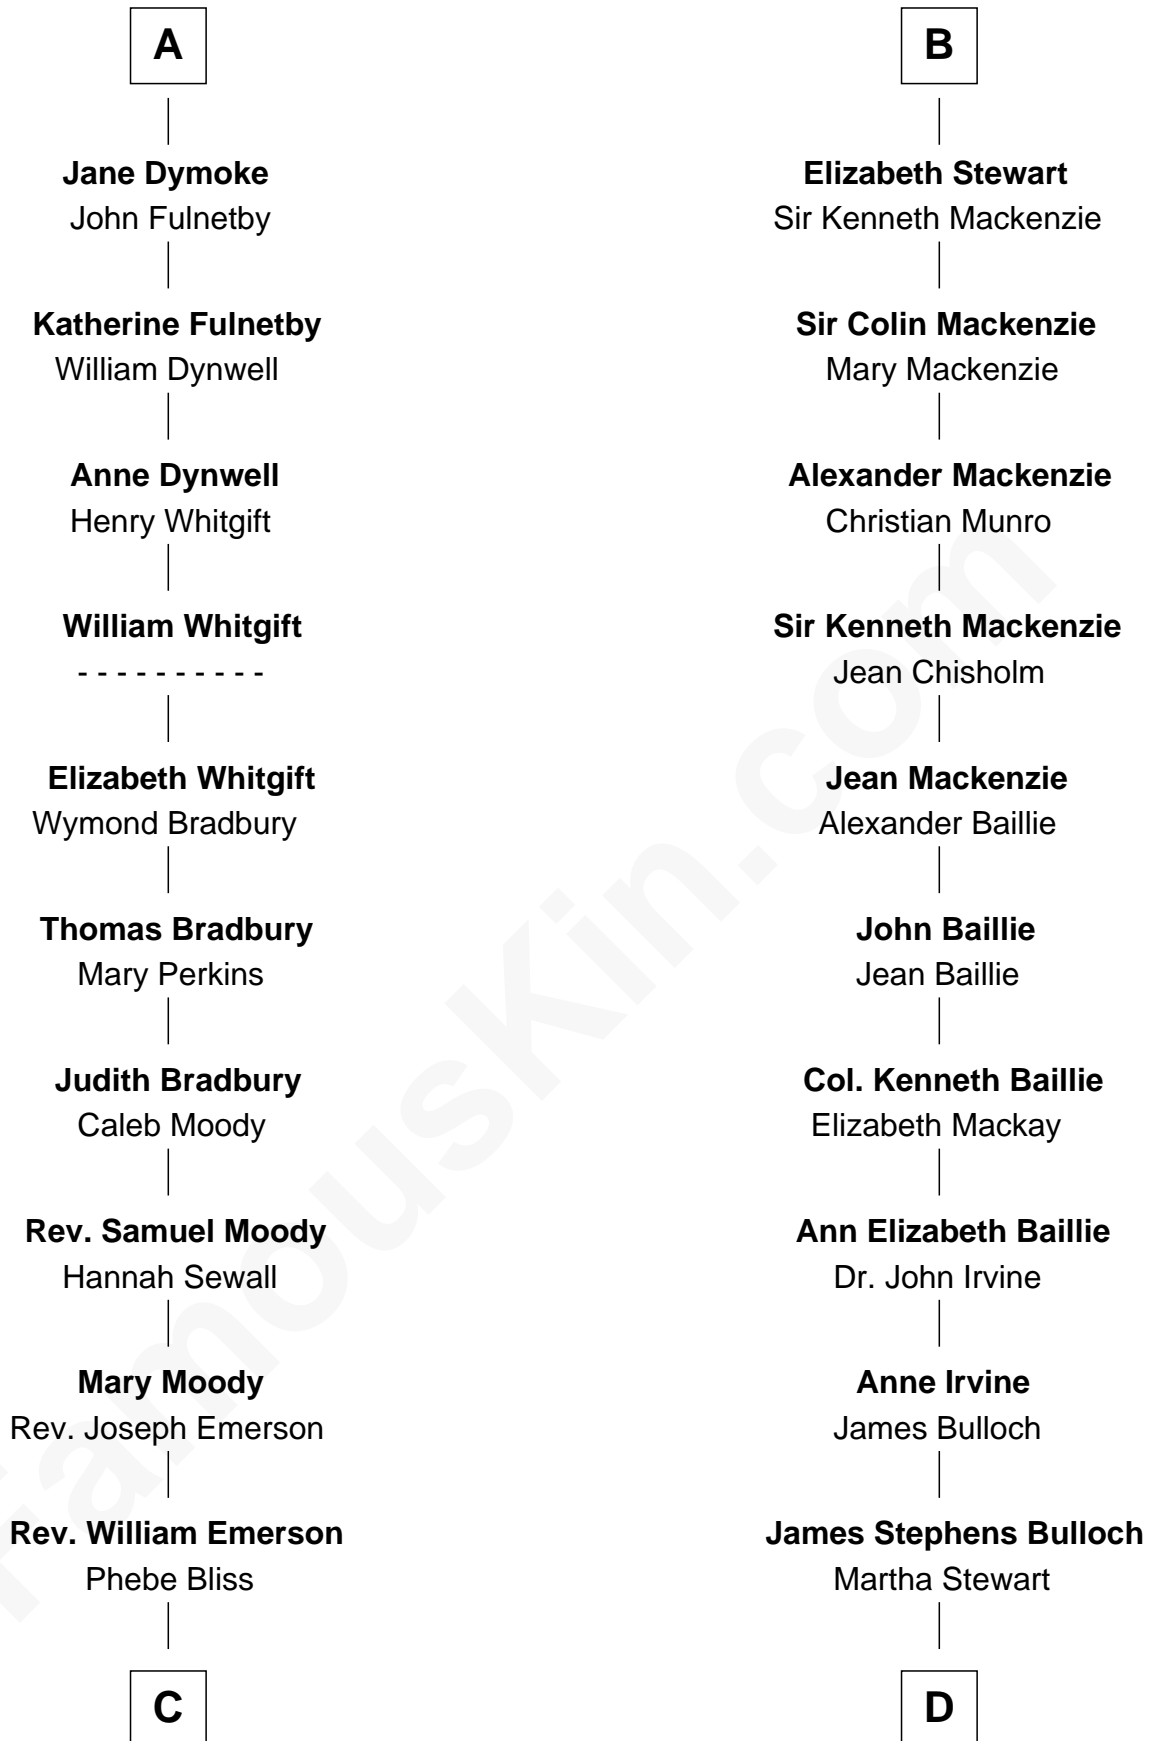

FamousKin.com

Relationship Chart of

Ralph Waldo Emerson

American Poet

18th cousin of

Theodore Roosevelt

26th U.S. President

C

Rev. William Emerson

Ruth Haskins

Ralph Waldo Emerson

American Poet

D

Martha Bulloch

Theodore Roosevelt

Theodore Roosevelt

26th U.S. President

FamousKin.com