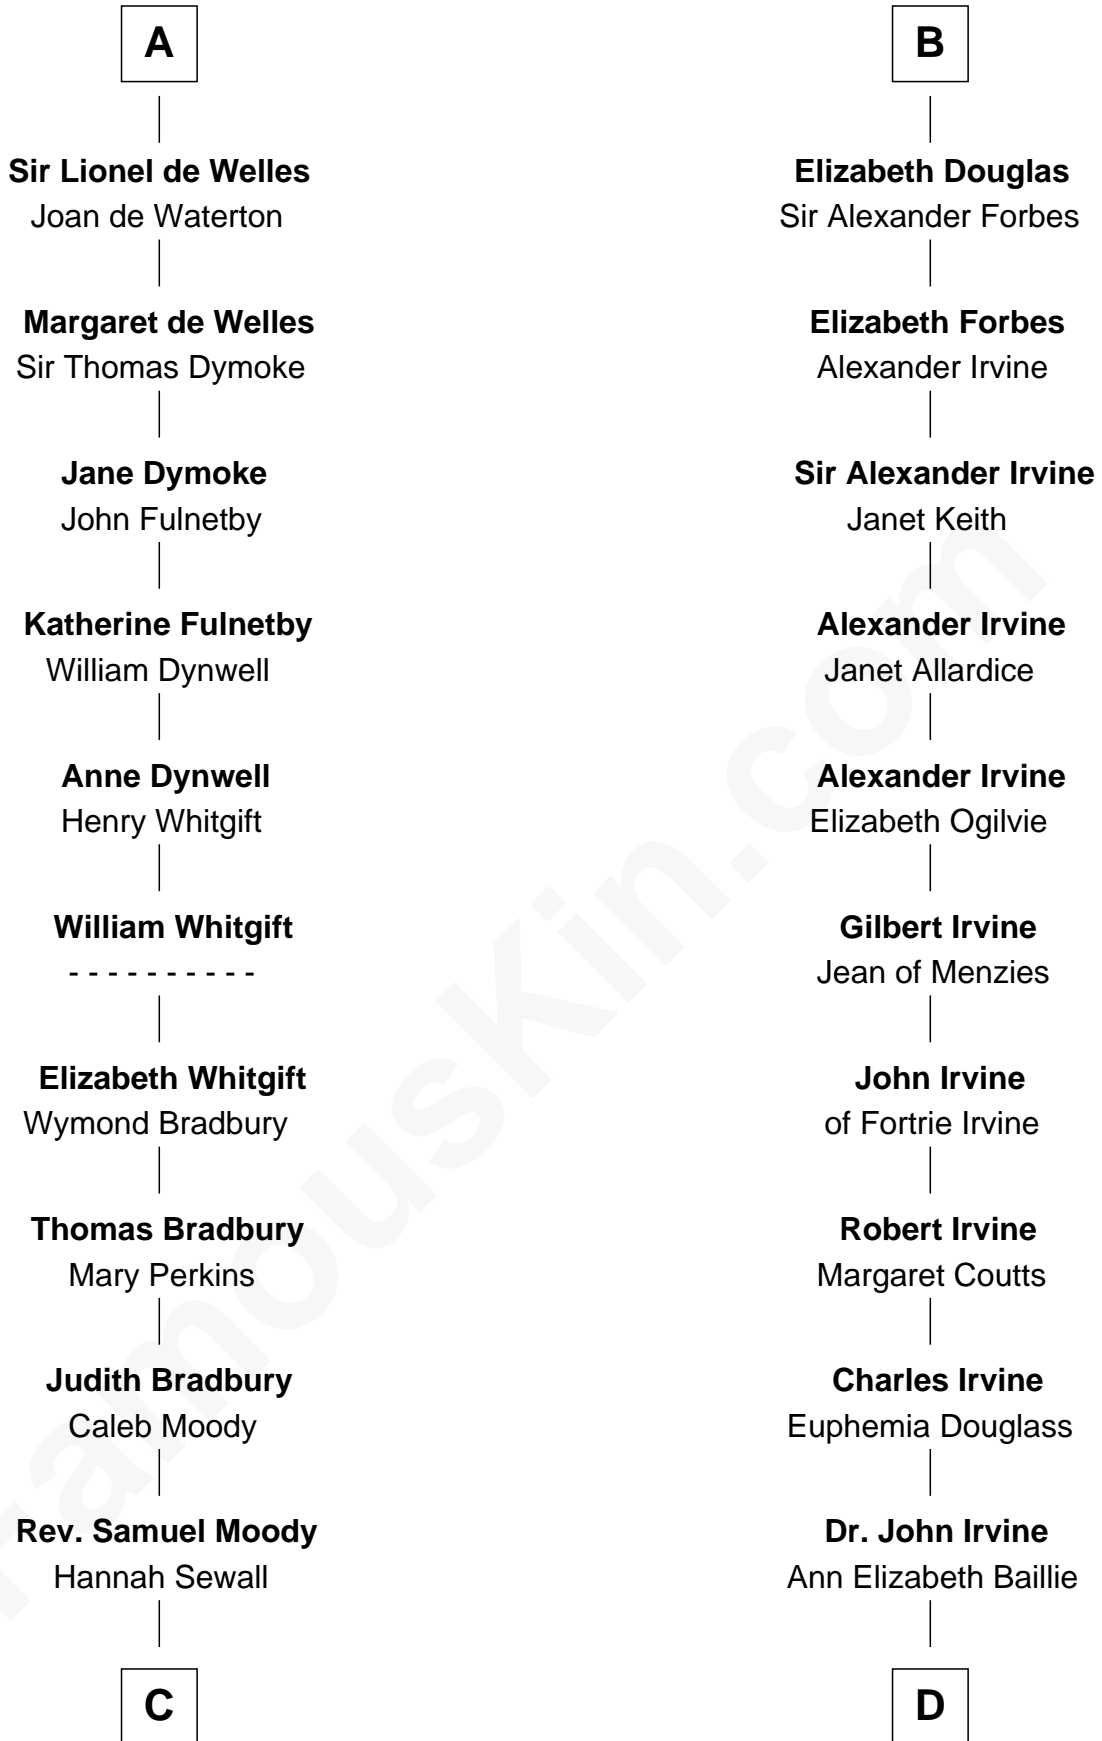

FamousKin.com

Relationship Chart of

Ralph Waldo Emerson

American Poet

20th cousin of

Theodore Roosevelt

26th U.S. President

C

Mary Moody
Rev. Joseph Emerson
|
Rev. William Emerson
Phebe Bliss
|
Rev. William Emerson
Ruth Haskins
|
Ralph Waldo Emerson
American Poet

D

Anne Irvine
James Bulloch
|
James Stephens Bulloch
Martha Stewart
|
Martha Bulloch
Theodore Roosevelt
|
Theodore Roosevelt
26th U.S. President