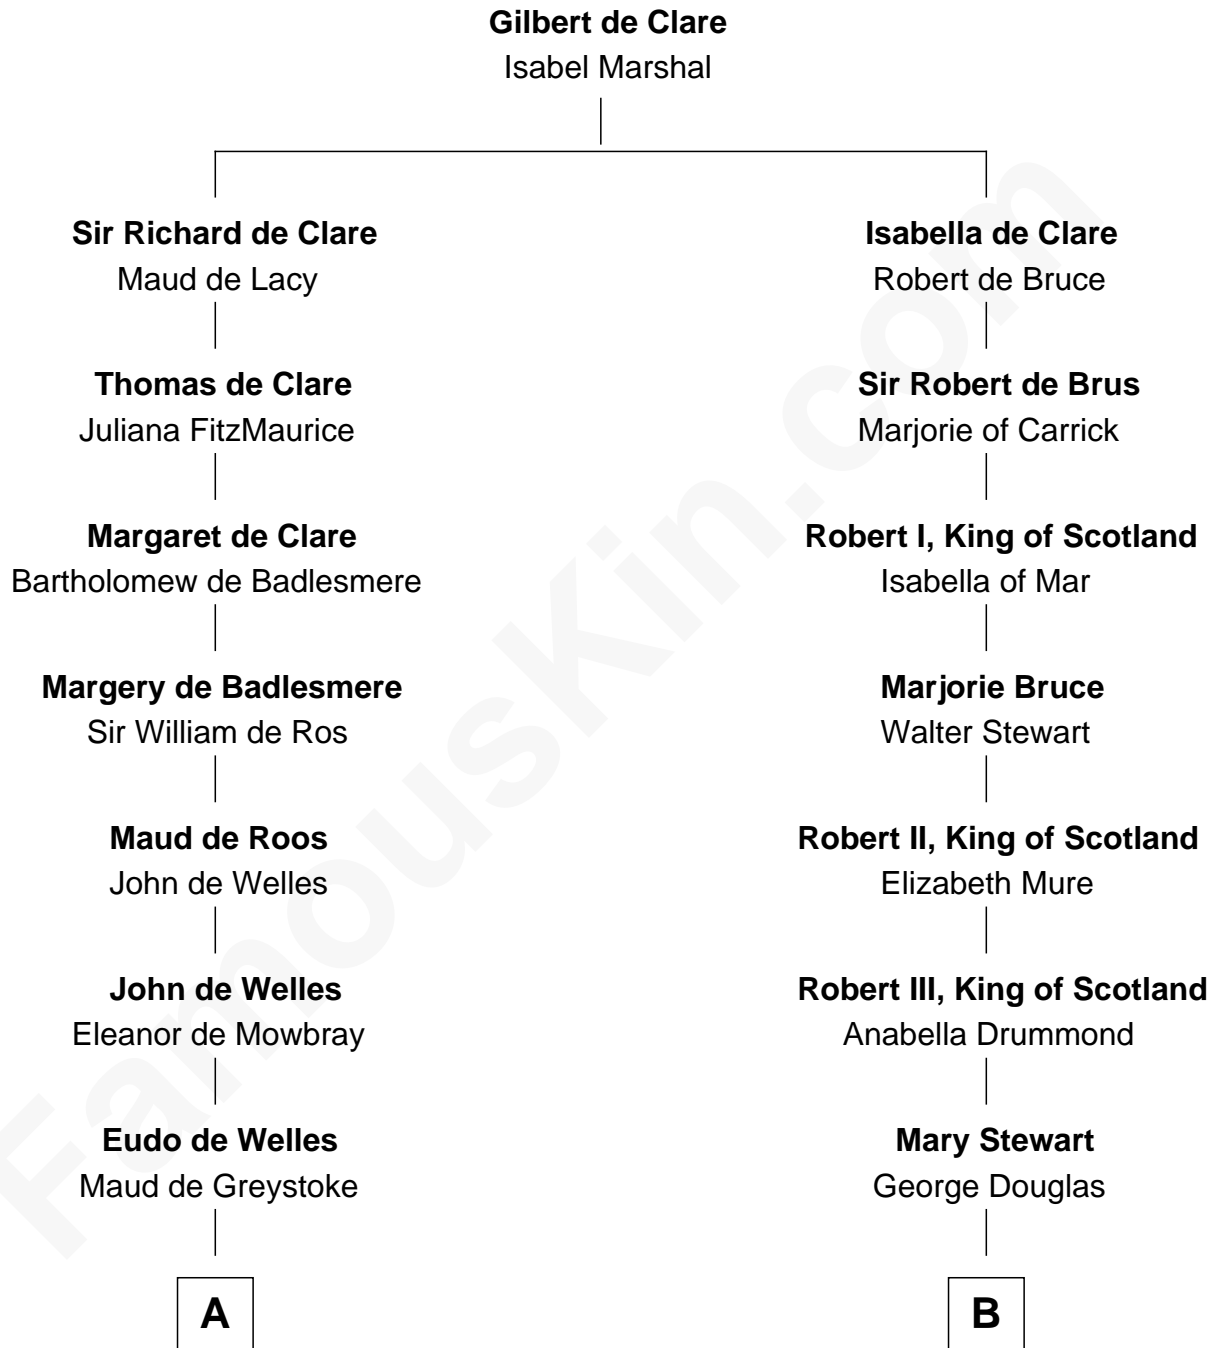

FamousKin.com

Relationship Chart of

Ralph Waldo Emerson

American Poet

20th cousin of

Theodore Roosevelt

26th U.S. President

C

Mary Moody
Rev. Joseph Emerson
|
Rev. William Emerson
Phebe Bliss
|
Rev. William Emerson
Ruth Haskins
|
Ralph Waldo Emerson
American Poet

D

Anne Irvine
James Bulloch
|
James Stephens Bulloch
Martha Stewart
|
Martha Bulloch
Theodore Roosevelt
|
Theodore Roosevelt
26th U.S. President