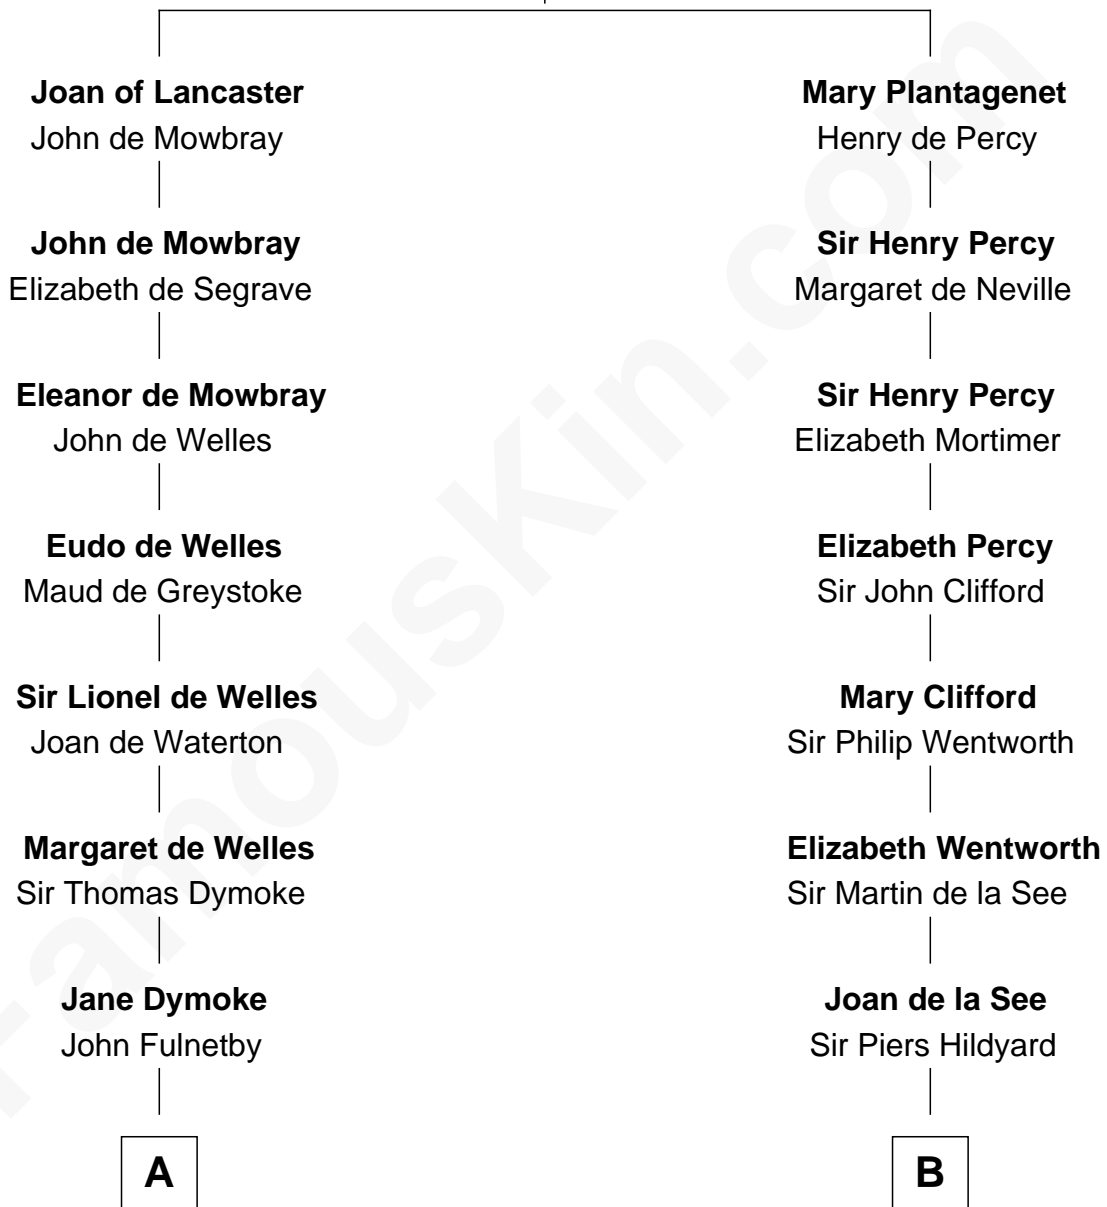

FamousKin.com

Relationship Chart of

Ralph Waldo Emerson

American Poet

17th cousin 3 times removed of

Alice (Lee) Roosevelt

First Wife of President Theodore Roosevelt

Henry Plantagenet
Maud de Chaworth

C

—
Mary Ann Cabot
Nathaniel Cabot Lee

—
John Clarke Lee
Harriet Paine Rose

—
George Cabot Lee
Caroline Watts Haskell

—
Alice (Lee) Roosevelt
Wife of President Theodore Roosevelt