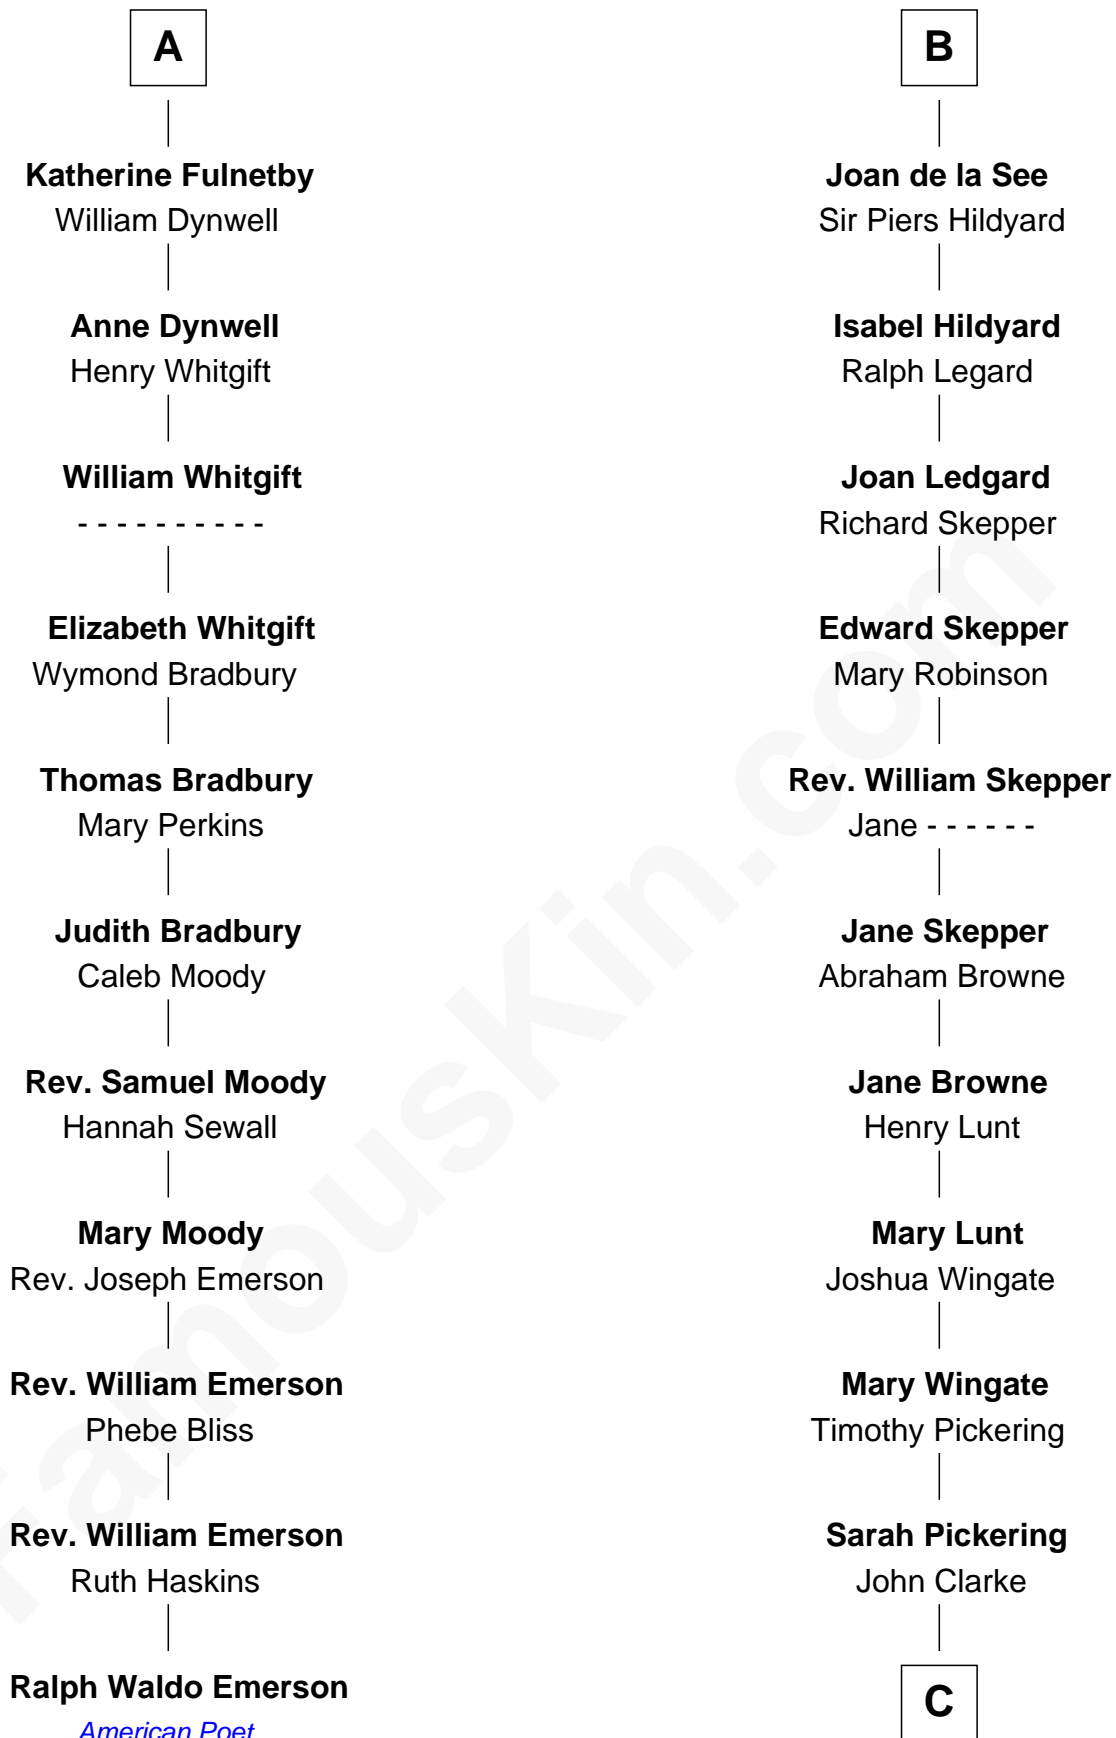

FamousKin.com
Relationship Chart of
Ralph Waldo Emerson
American Poet

17th cousin 4 times removed of

Alice (Lee) Roosevelt
First Wife of President Theodore Roosevelt

C

—
Nancy Clarke

Francis Cabot

—
Mary Ann Cabot

Nathaniel Cabot Lee

—
John Clarke Lee

Harriet Paine Rose

—
George Cabot Lee

Caroline Watts Haskell

—
Alice (Lee) Roosevelt

Wife of President Theodore Roosevelt