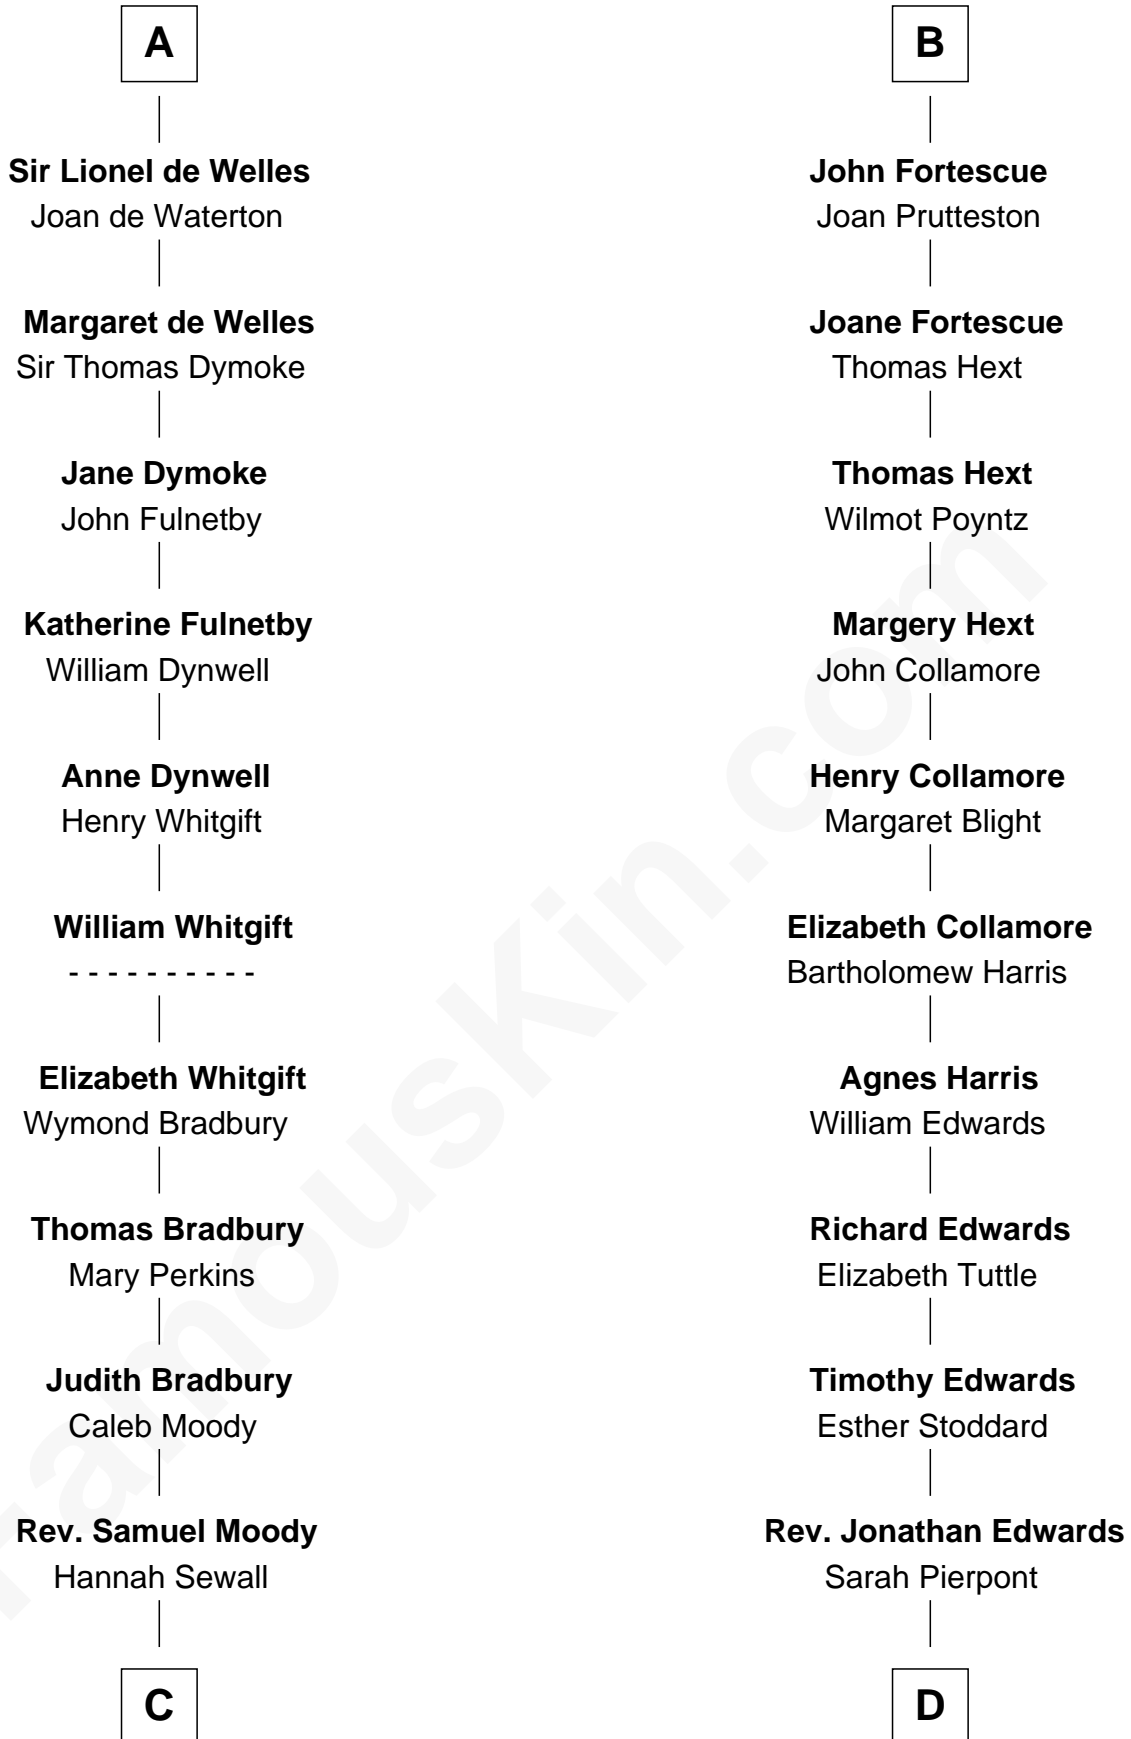

FamousKin.com
Relationship Chart of
Ralph Waldo Emerson
American Poet

20th cousin 1 time removed of
Edith (Carow) Roosevelt
First Lady of President Theodore Roosevelt

C

Mary Moody
Rev. Joseph Emerson
|
Rev. William Emerson
Phebe Bliss
|
Rev. William Emerson
Ruth Haskins
|
Ralph Waldo Emerson
American Poet

D

Timothy Edwards
Rhoda Ogden
|
Sarah Edwards
Daniel Tyler
|
Gen. Daniel Tyler
Emily Lee
|
Gertrude Elizabeth Tyler
Charles Carow
|
Edith (Carow) Roosevelt
First Lady of Theodore Roosevelt

FamousKin.com