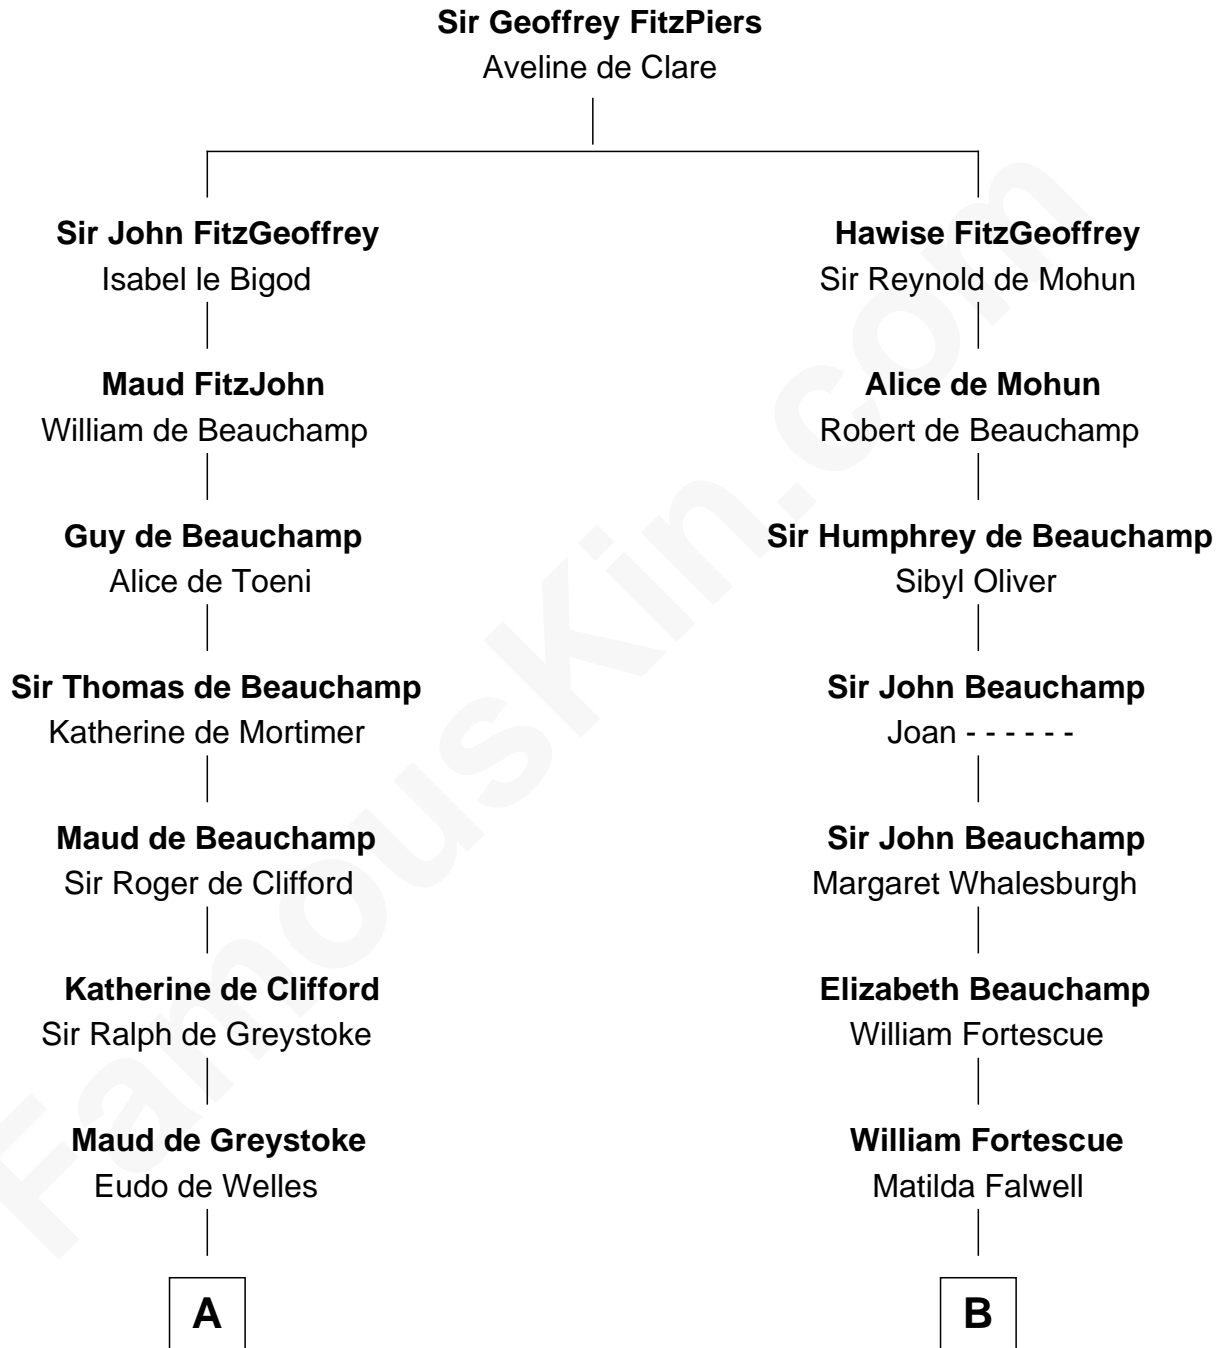

FamousKin.com
Relationship Chart of
Ralph Waldo Emerson
American Poet

20th cousin 1 time removed of
Edith (Carow) Roosevelt
First Lady of President Theodore Roosevelt

C

Mary Moody
Rev. Joseph Emerson
|
Rev. William Emerson
Phebe Bliss
|
Rev. William Emerson
Ruth Haskins
|
Ralph Waldo Emerson
American Poet

D

Timothy Edwards
Rhoda Ogden
|
Sarah Edwards
Daniel Tyler
|
Gen. Daniel Tyler
Emily Lee
|
Gertrude Elizabeth Tyler
Charles Carow
|
Edith (Carow) Roosevelt
First Lady of Theodore Roosevelt

FamousKin.com