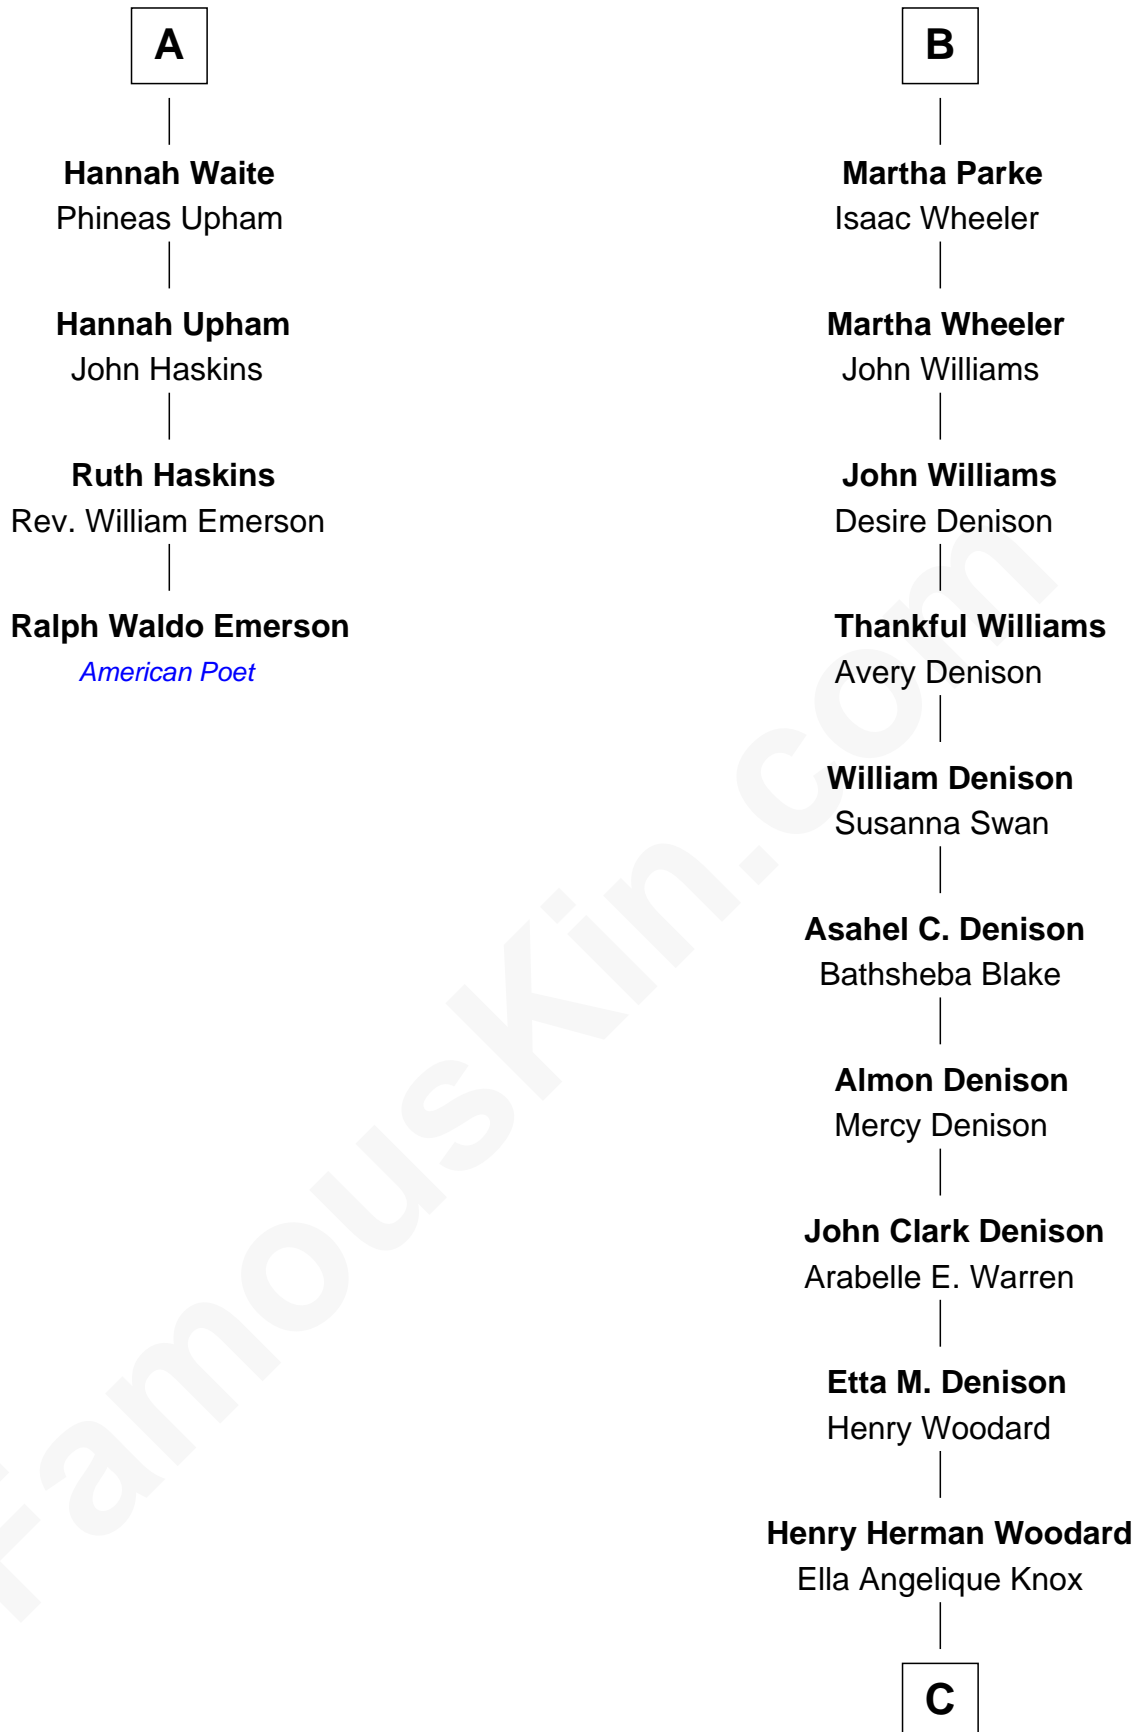

## Relationship Chart of Ralph Waldo Emerson

*American Poet*

10th cousin 8 times removed of

**James Taylor**

*Singer-Songwriter*

C

Gertrude Arline Woodard

Dr. Isaac Montrose Taylor

James Taylor

*Singer-Songwriter*

FamousKin.com