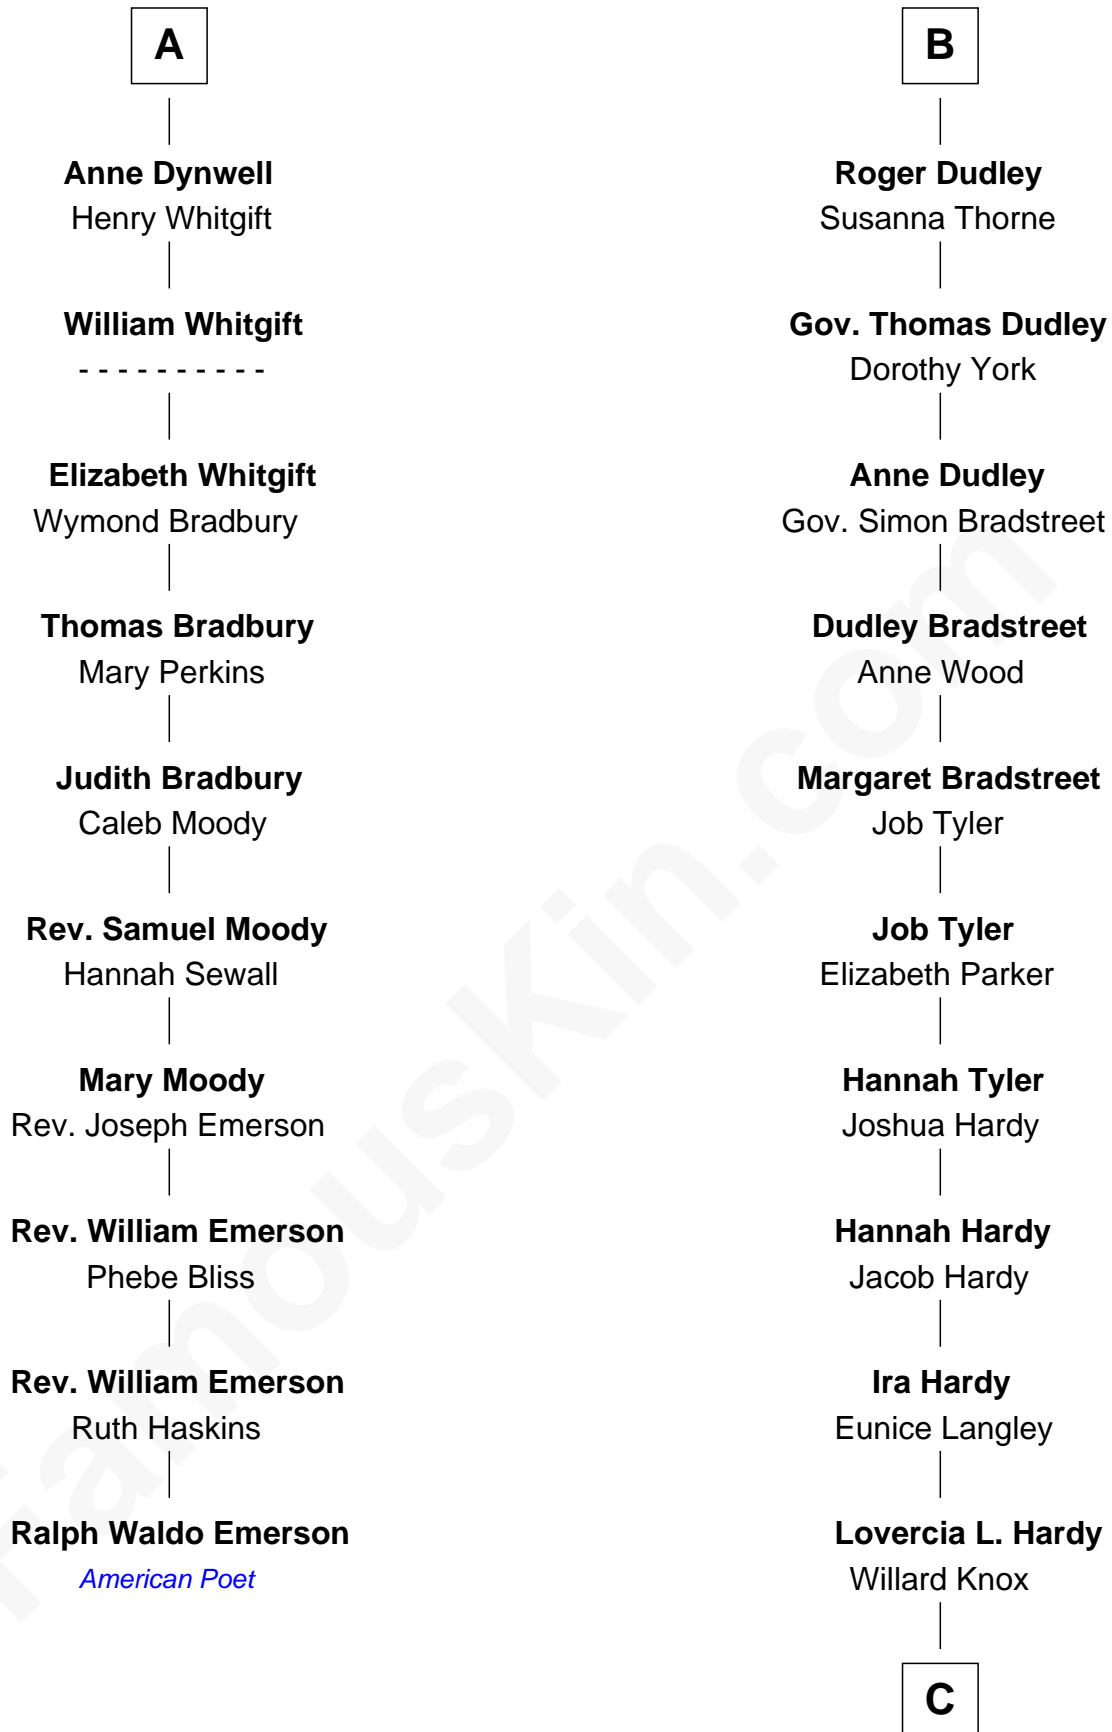

FamousKin.com

Relationship Chart of

Ralph Waldo Emerson

American Poet

16th cousin 4 times removed of

James Taylor

Singer-Songwriter

C

Fred Charles Knox
Ruth Elizabeth Collins

Ella Angelique Knox
Henry Herman Woodard

Gertrude Arline Woodard
Dr. Isaac Montrose Taylor

James Taylor
Singer-Songwriter

FamousKin.com