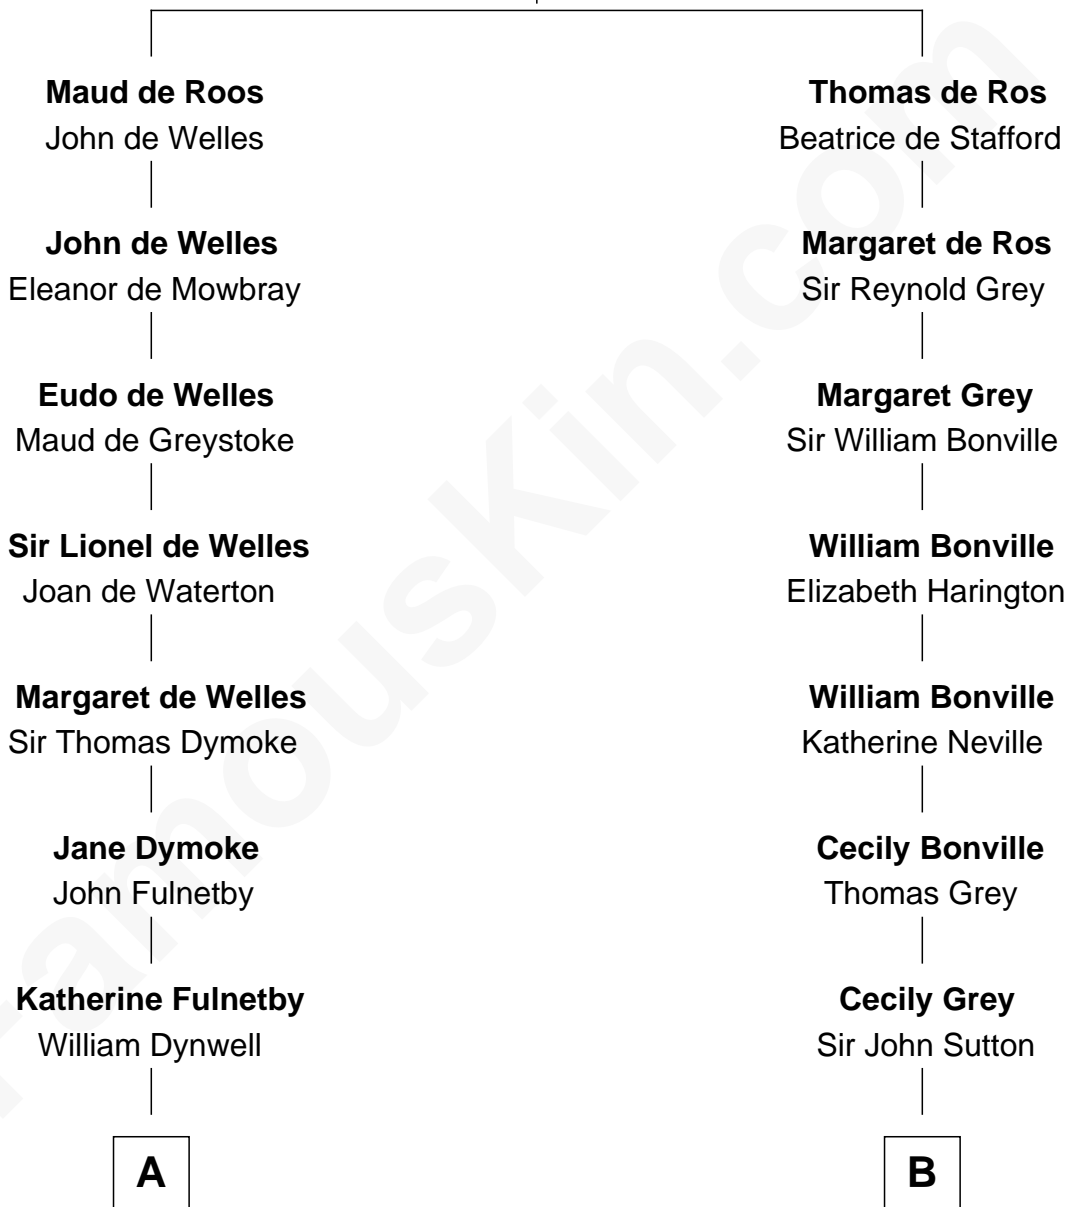

FamousKin.com

Relationship Chart of

Ralph Waldo Emerson

American Poet

16th cousin 5 times removed of

James Taylor

Singer-Songwriter

Sir William de Ros
Margery de Badlesmere

C

—
Lovercia L. Hardy

Willard Knox
—

Fred Charles Knox

Ruth Elizabeth Collins
—

Ella Angelique Knox

Henry Herman Woodard
—

Gertrude Arline Woodard

Dr. Isaac Montrose Taylor
—

James Taylor

Singer-Songwriter

FamousKin.com