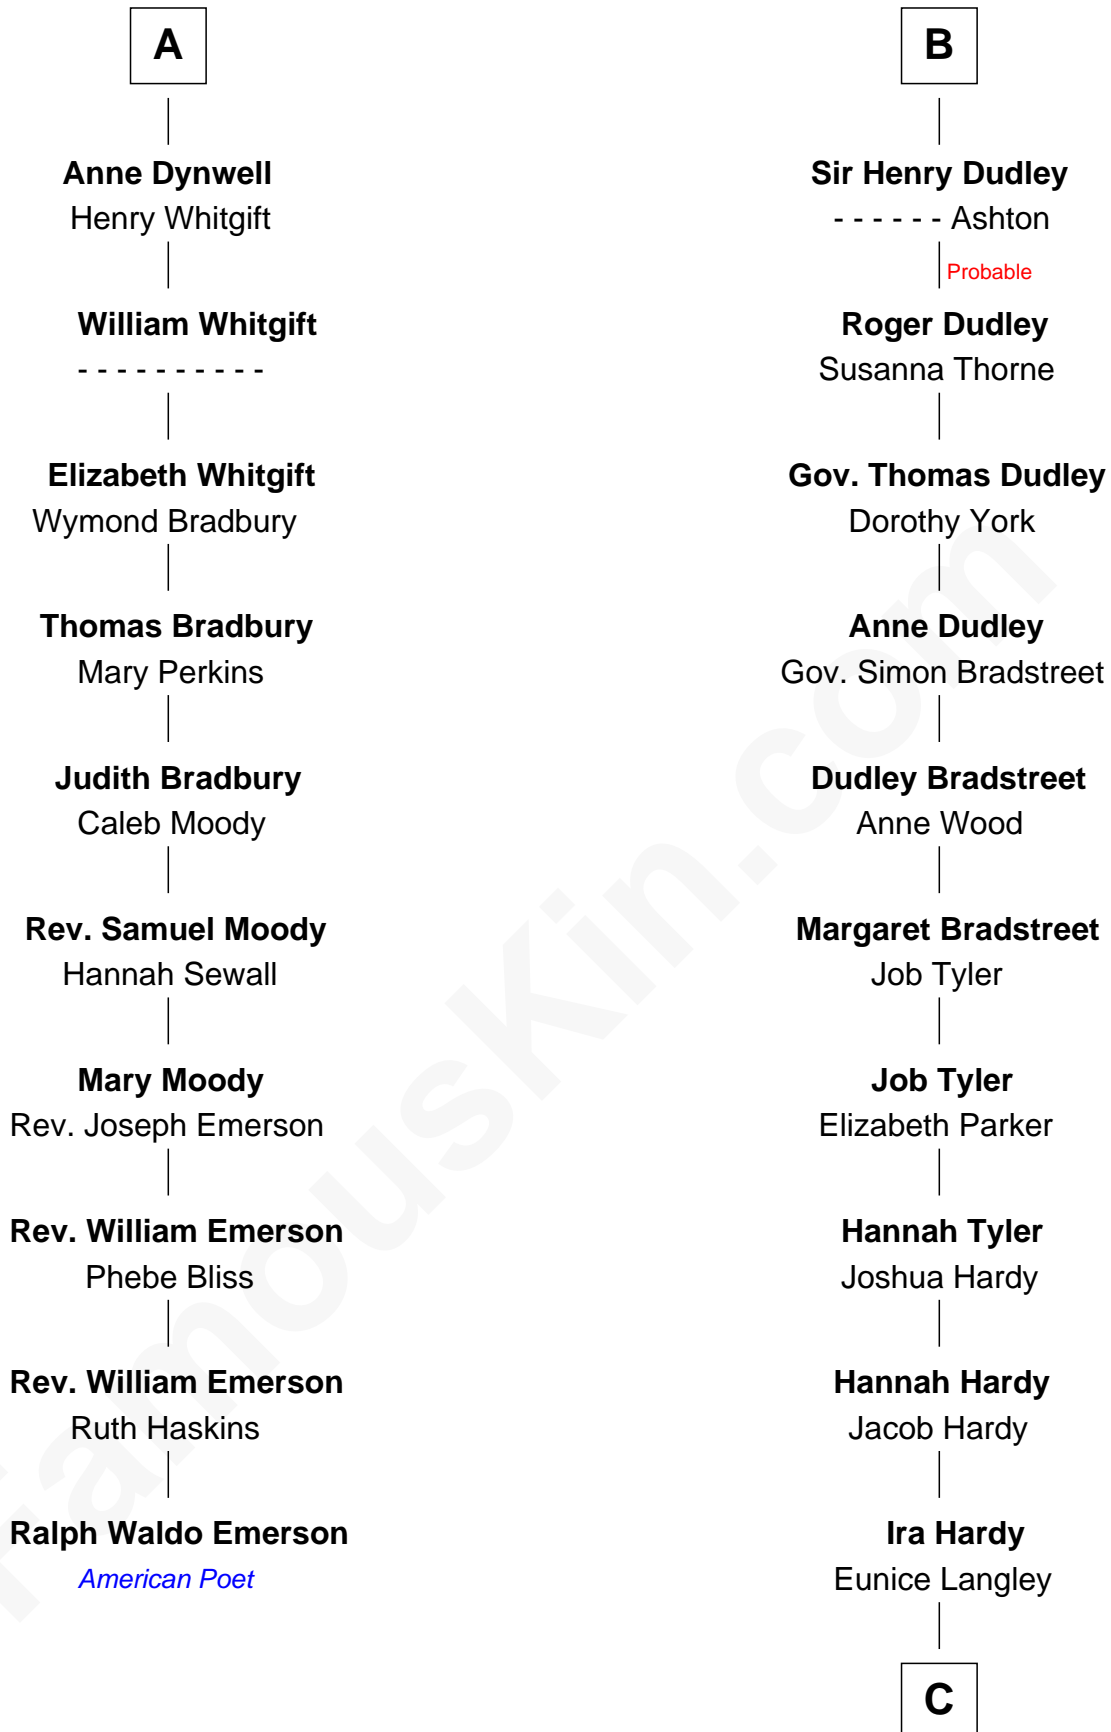

FamousKin.com

Relationship Chart of

Ralph Waldo Emerson

American Poet

16th cousin 5 times removed of

James Taylor

Singer-Songwriter

Sir William de Ros
Margery de Badlesmere

C

—
Lovercia L. Hardy

Willard Knox
—

Fred Charles Knox

Ruth Elizabeth Collins
—

Ella Angelique Knox

Henry Herman Woodard
—

Gertrude Arline Woodard

Dr. Isaac Montrose Taylor
—

James Taylor

Singer-Songwriter

FamousKin.com