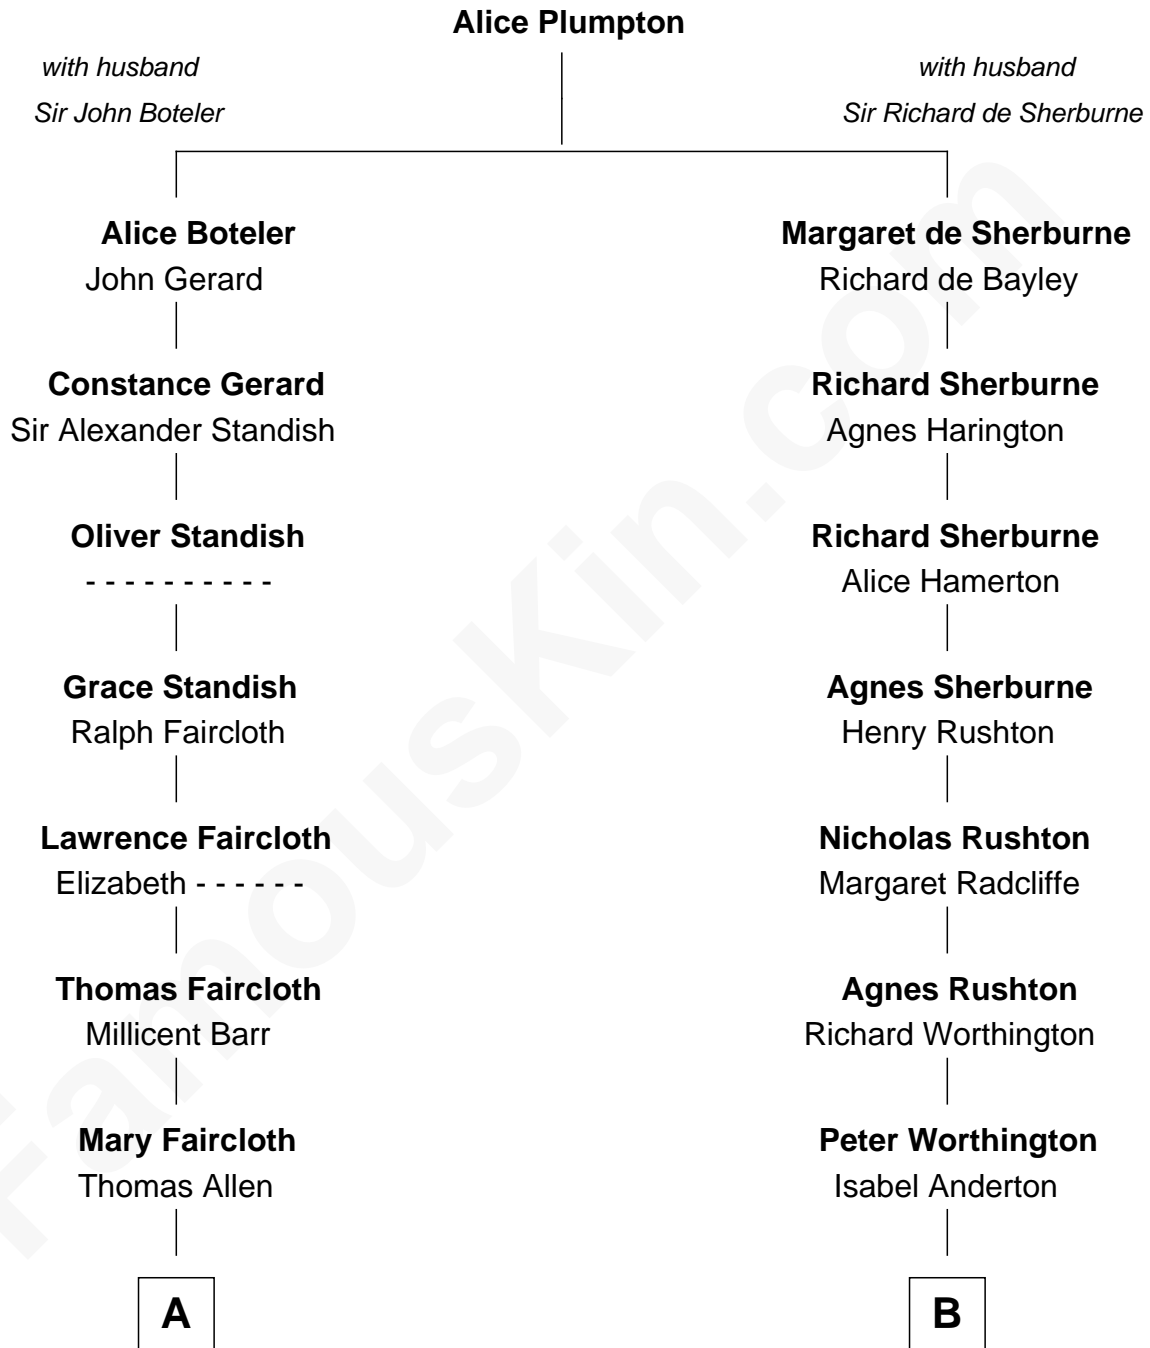

FamousKin.com

Relationship Chart of

Ralph Waldo Emerson

American Poet

14th cousin 7 times removed of

James Taylor

Singer-Songwriter

C

Granville Hall Leonard

Eliza Ann Buffum

Emily Roxanna Leonard

Stanford Lyman Haynes

Theodosia Haynes

Alexander Taylor

Dr. Isaac Montrose Taylor

Gertrude Arline Woodard