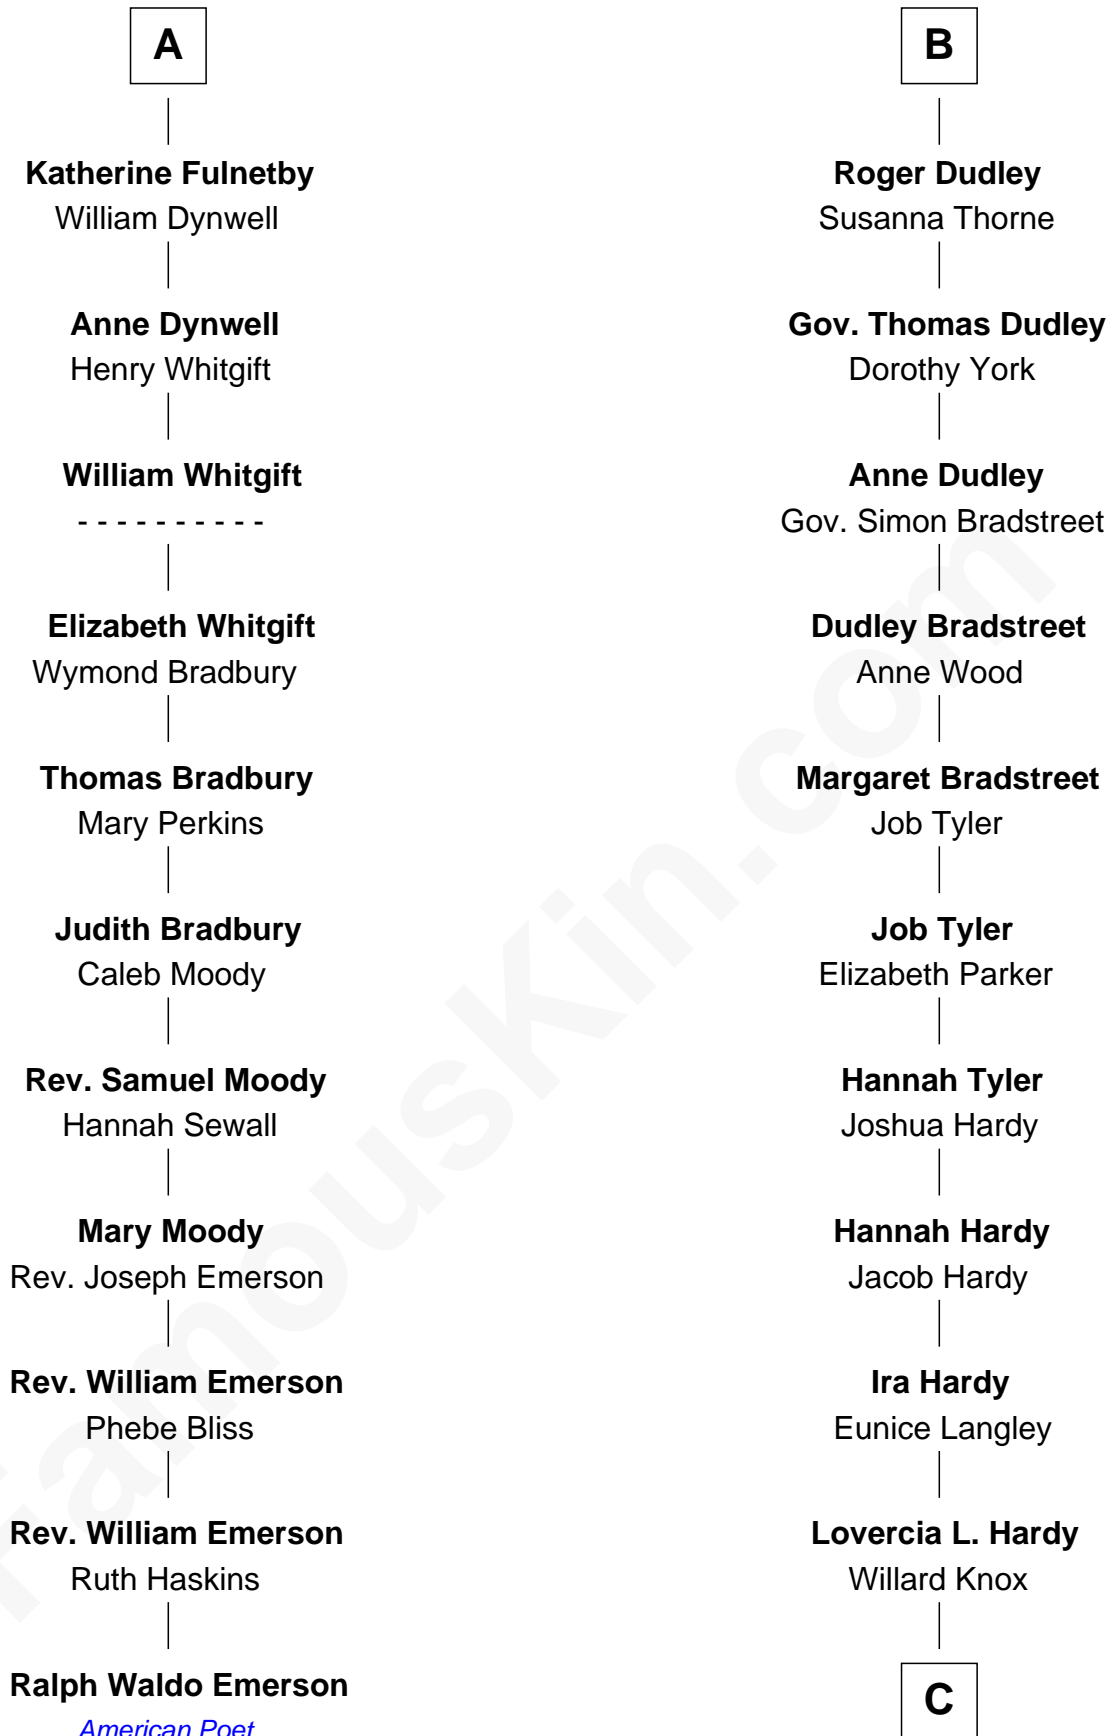

FamousKin.com

Relationship Chart of

Ralph Waldo Emerson

American Poet

17th cousin 3 times removed of

James Taylor

Singer-Songwriter

Sir Maurice de Berkeley

Eve la Zouche

C

Fred Charles Knox
Ruth Elizabeth Collins

Ella Angelique Knox
Henry Herman Woodard

Gertrude Arline Woodard
Dr. Isaac Montrose Taylor

James Taylor
Singer-Songwriter

FamousKin.com