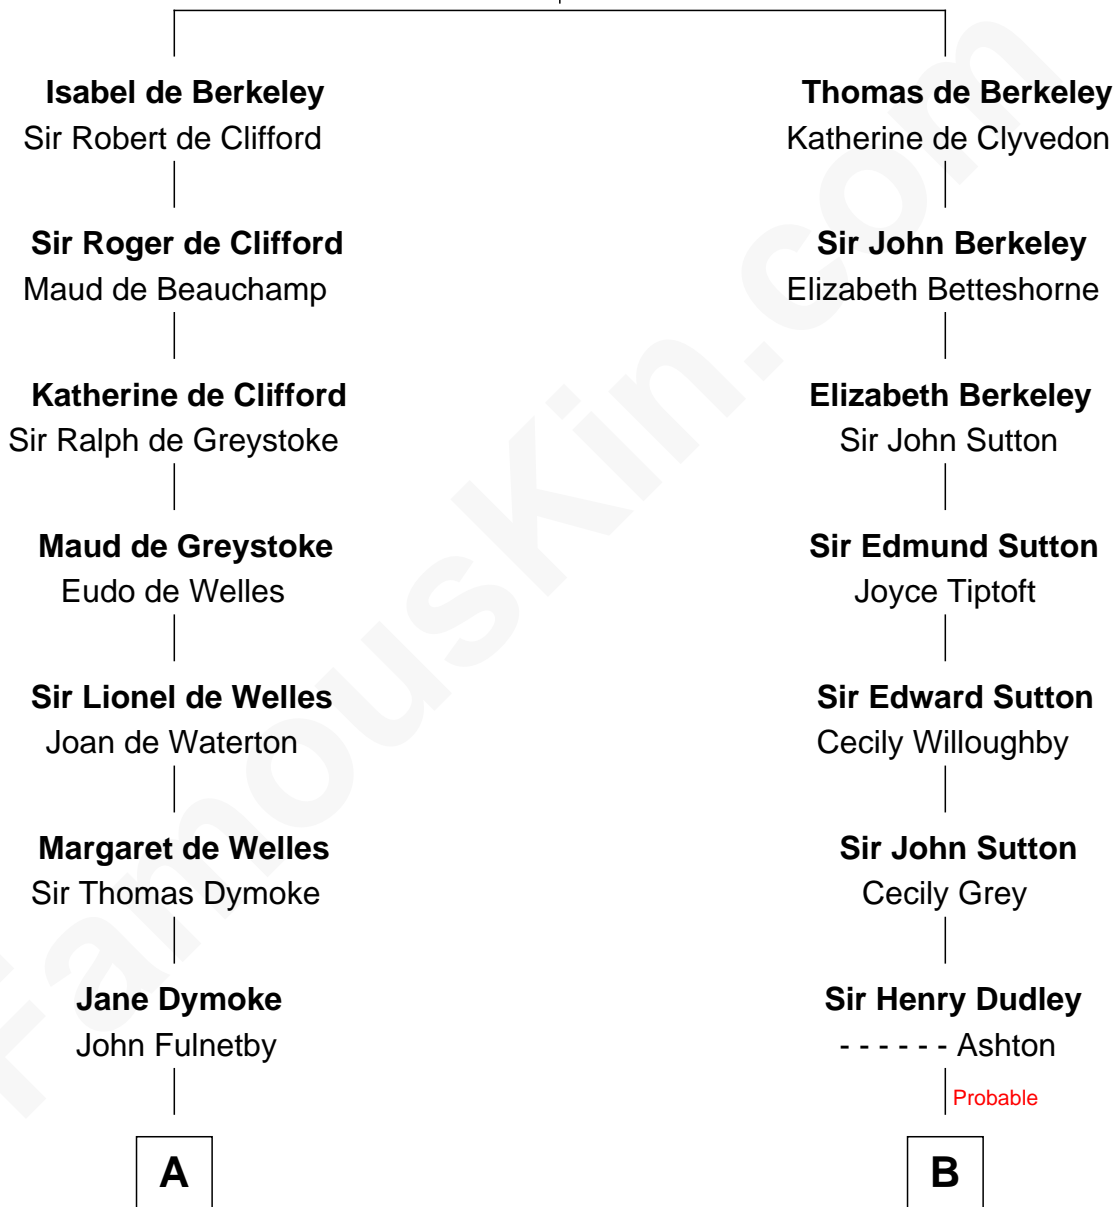

FamousKin.com

Relationship Chart of

Ralph Waldo Emerson

American Poet

17th cousin 3 times removed of

James Taylor

Singer-Songwriter

Sir Maurice de Berkeley

Eve la Zouche

C

Fred Charles Knox
Ruth Elizabeth Collins

Ella Angelique Knox
Henry Herman Woodard

Gertrude Arline Woodard
Dr. Isaac Montrose Taylor

James Taylor
Singer-Songwriter

FamousKin.com