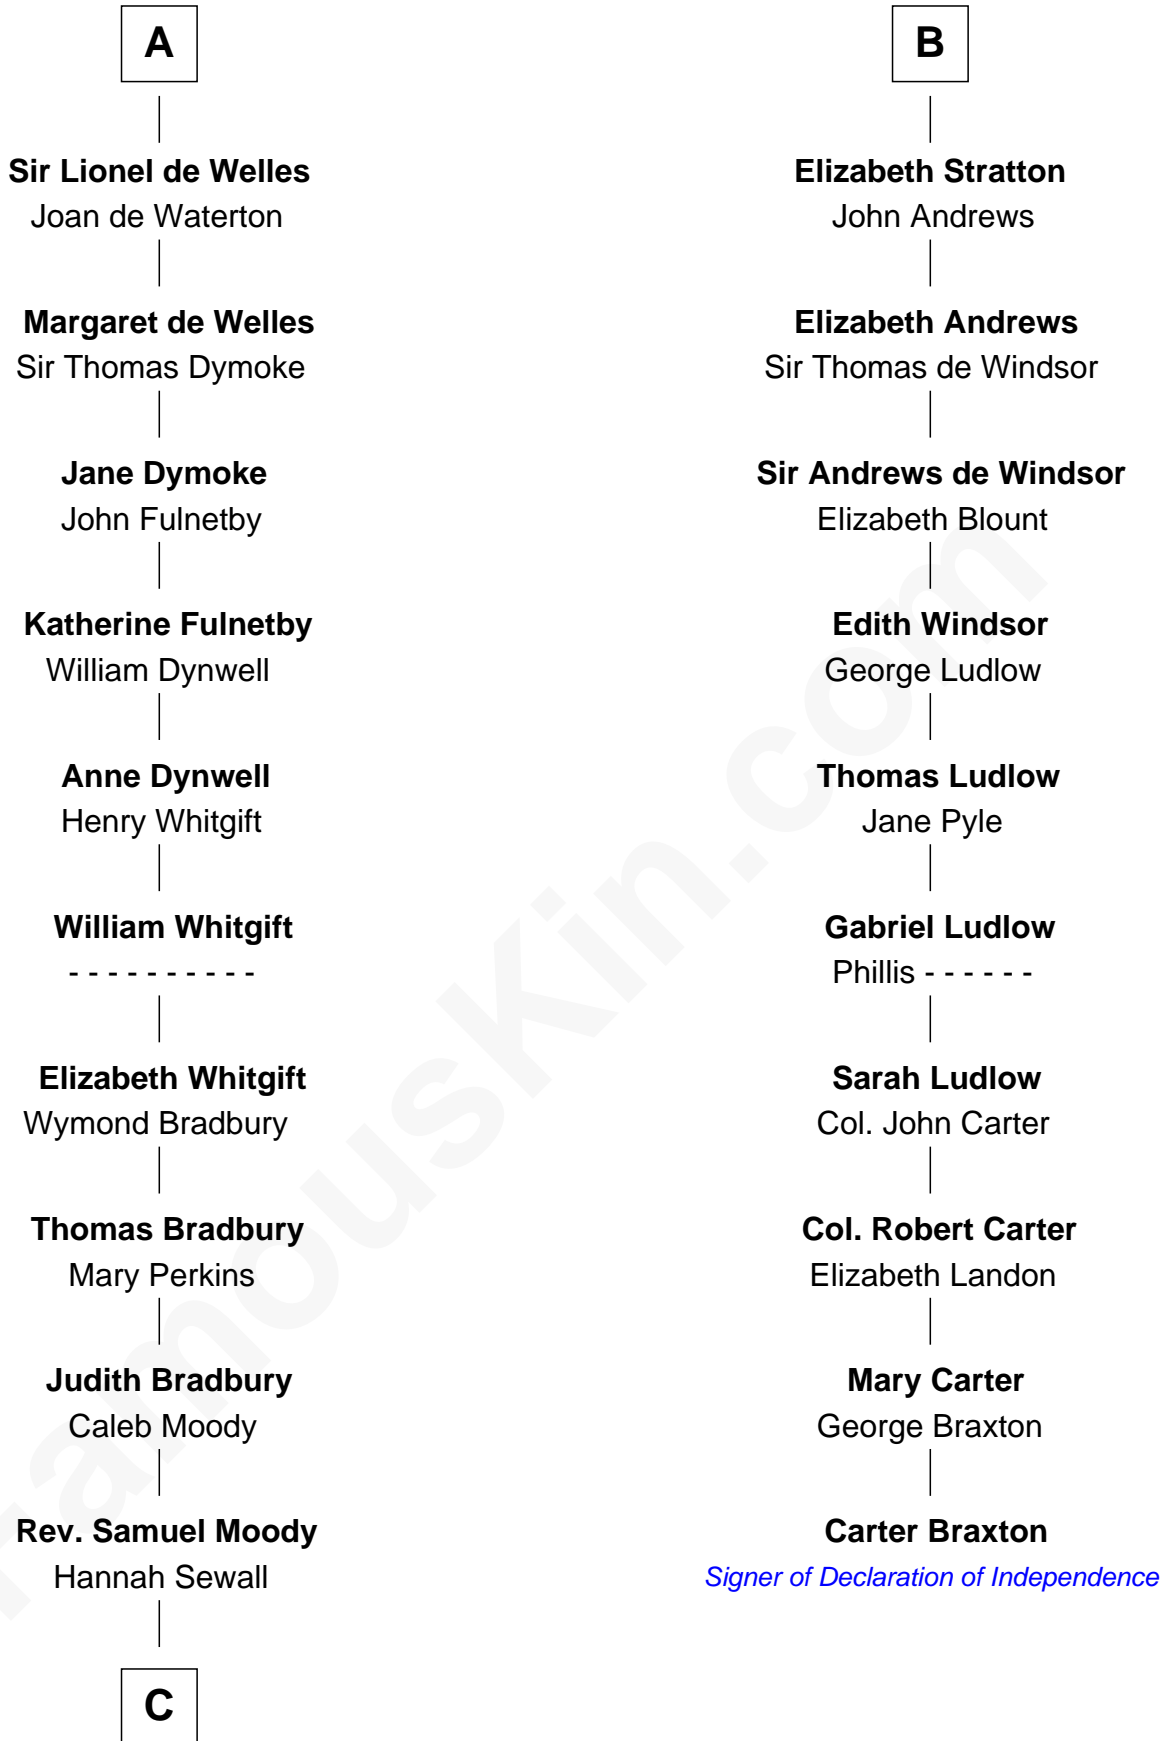

FamousKin.com
Relationship Chart of
Ralph Waldo Emerson
American Poet

16th cousin 4 times removed of

Carter Braxton
Signer of the Declaration of Independence

C

—
Mary Moody

Rev. Joseph Emerson

—
Rev. William Emerson