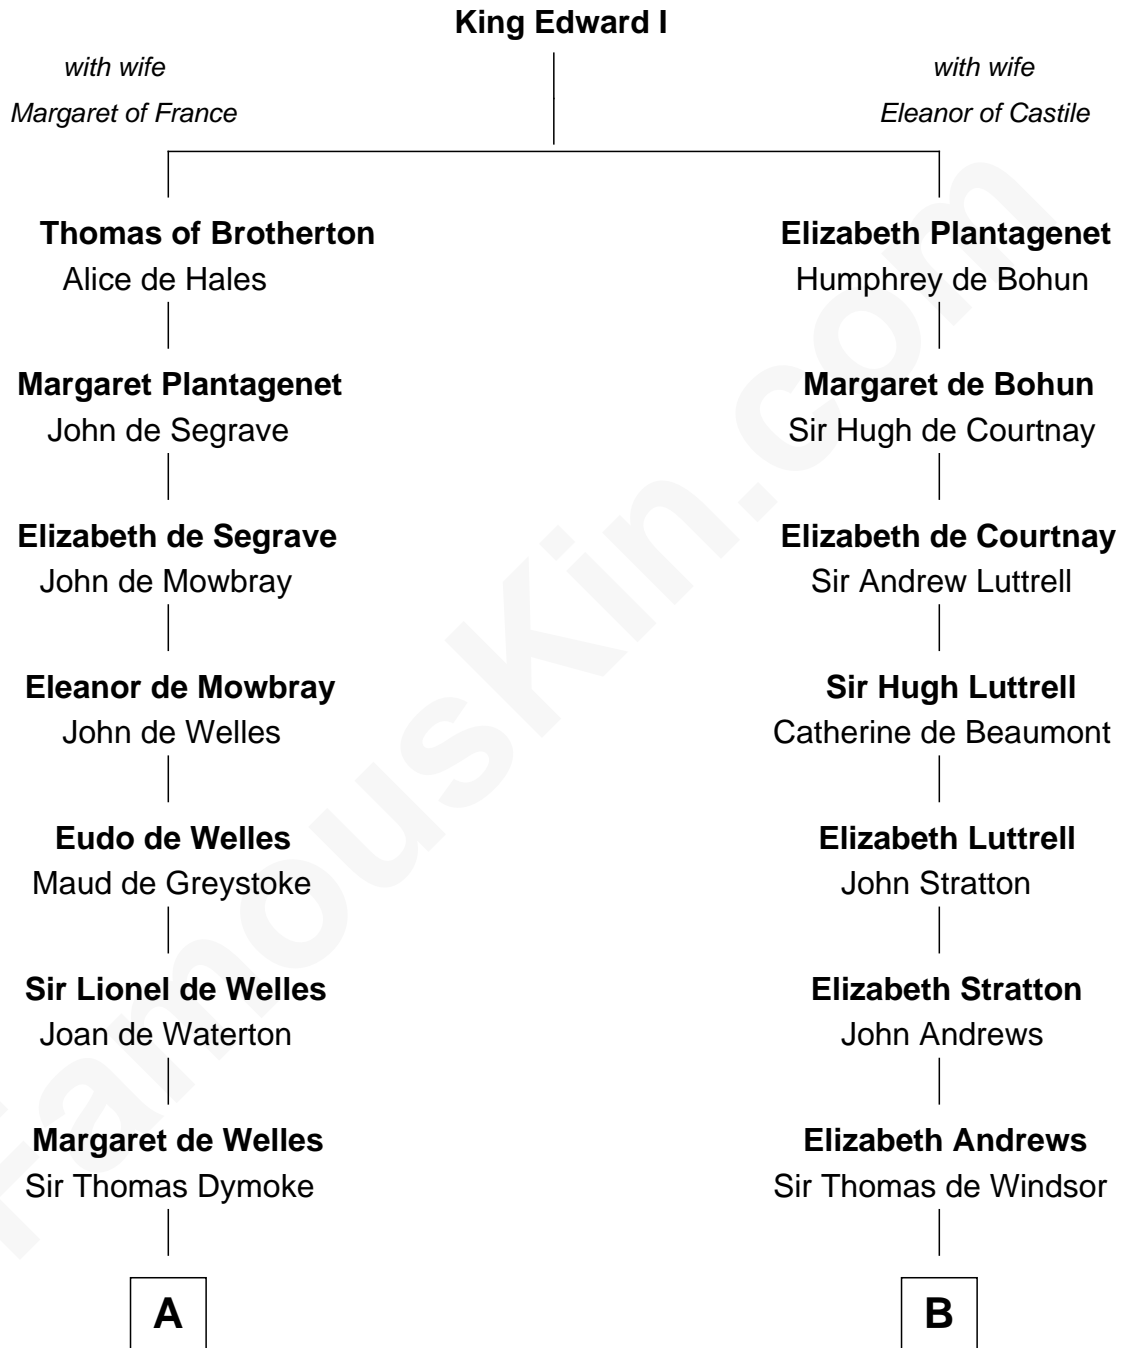

FamousKin.com

Relationship Chart of

Ralph Waldo Emerson

American Poet

14th cousin 4 times removed of

Carter Braxton

Signer of the Declaration of Independence

C