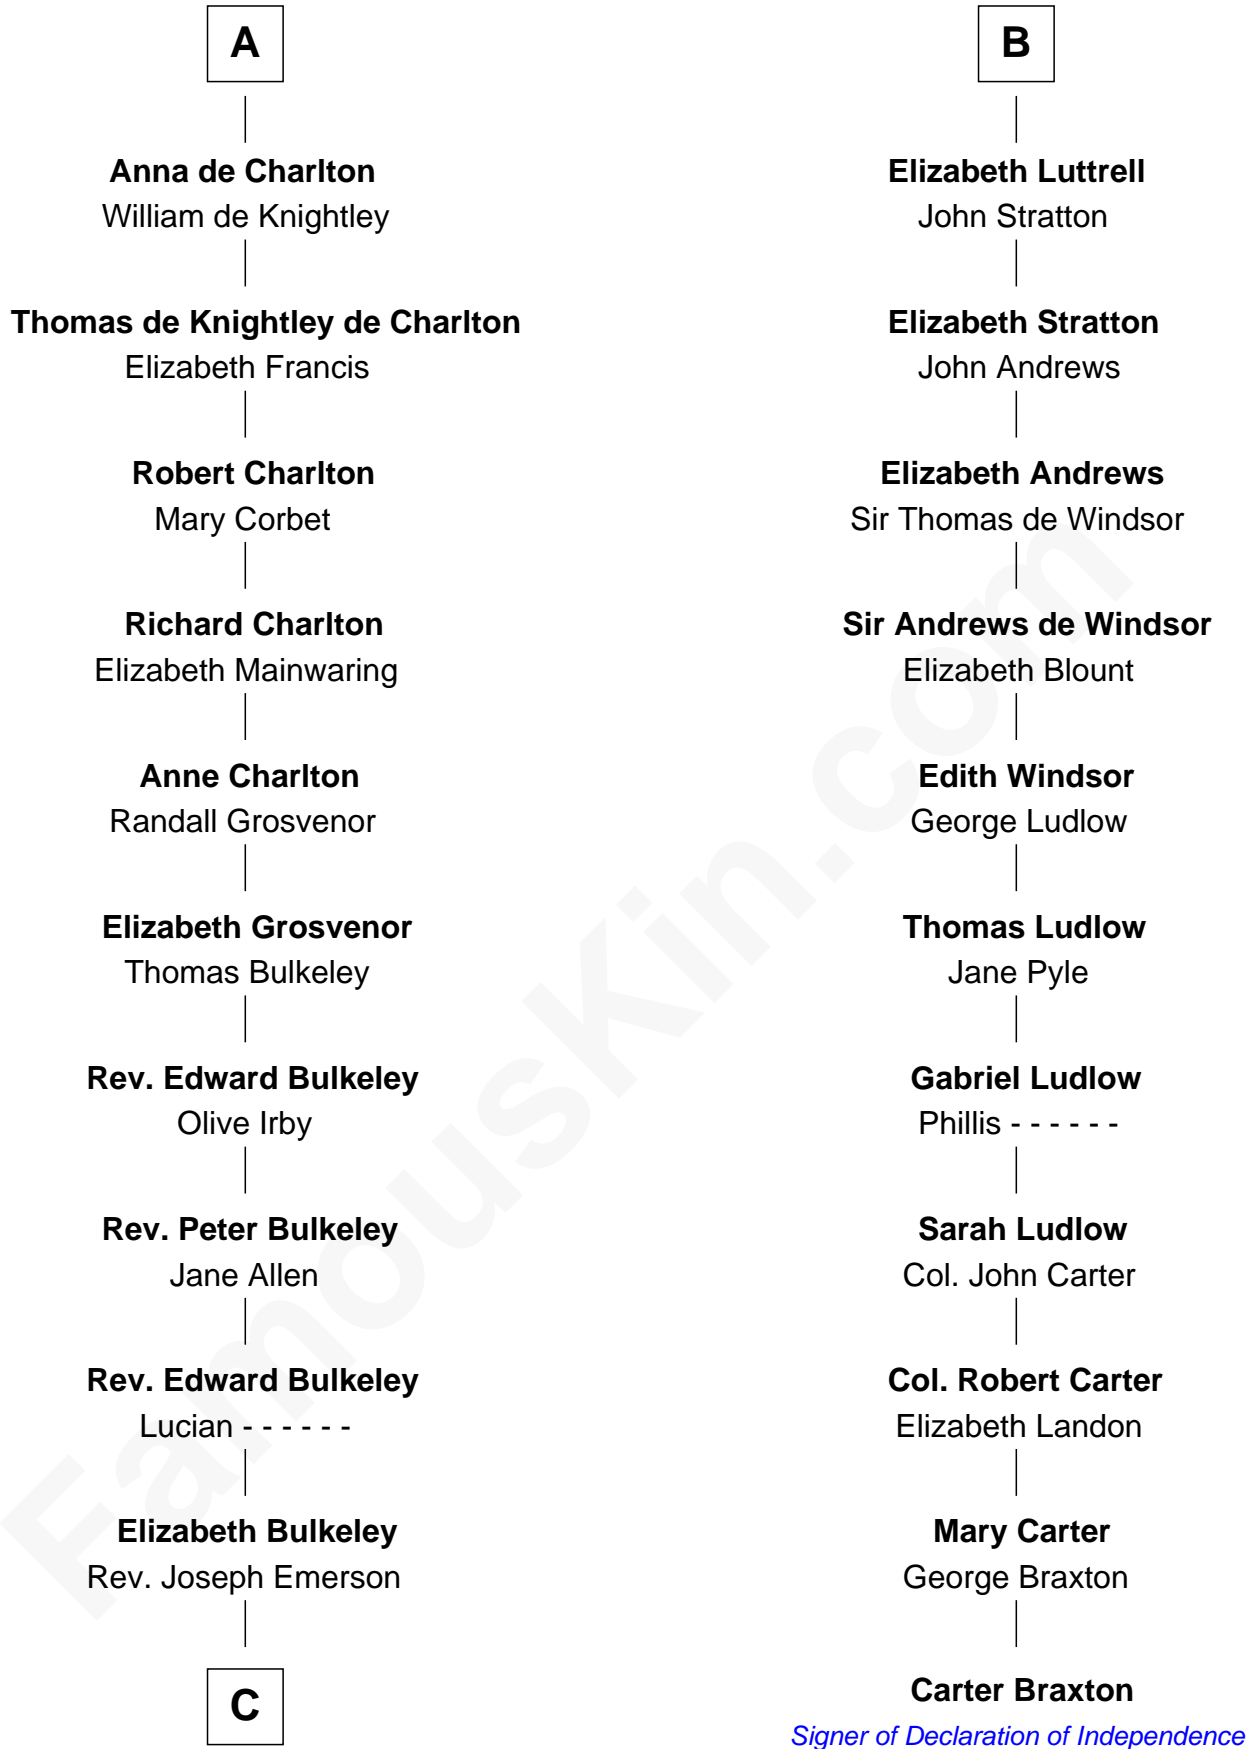

**FamousKin.com**  
**Relationship Chart of**  
**Ralph Waldo Emerson**  
*American Poet*

17th cousin 4 times removed of

**Carter Braxton**  
*Signer of the Declaration of Independence*

FamousKin.com