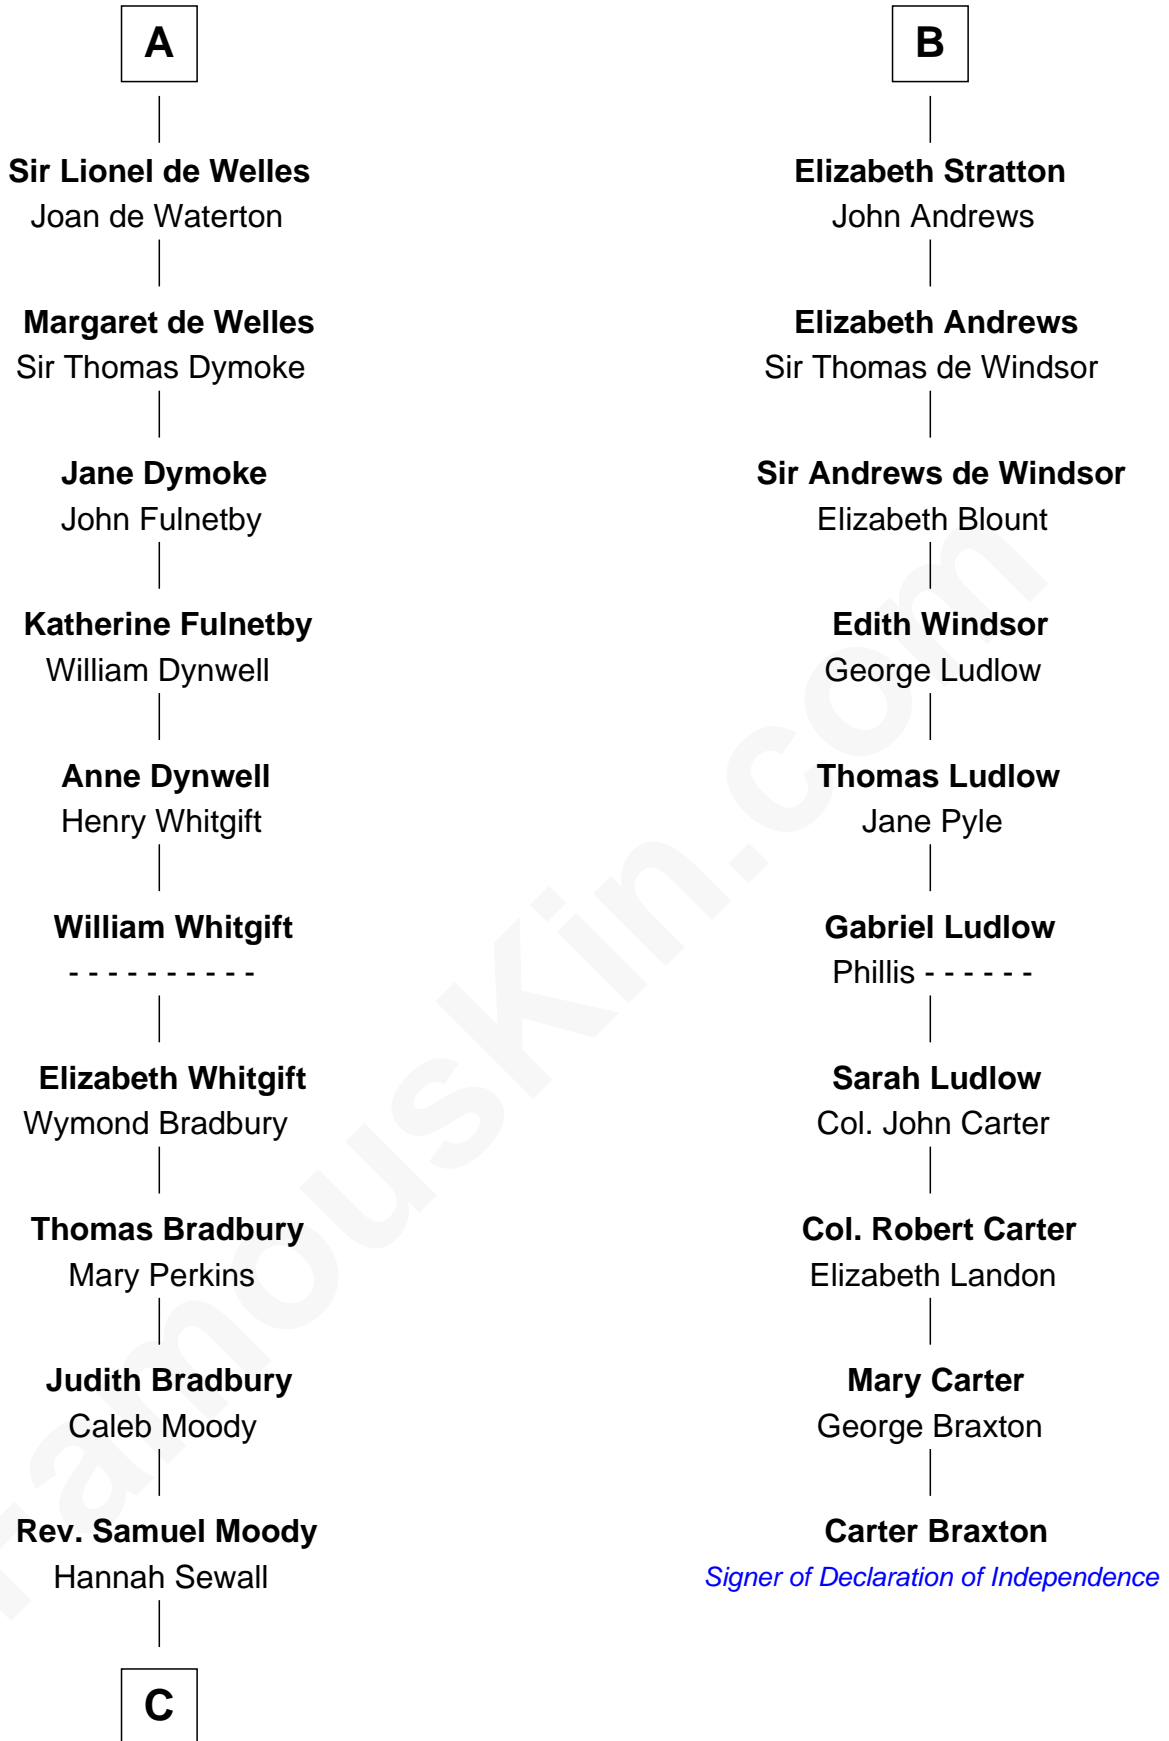

## Relationship Chart of Ralph Waldo Emerson

*American Poet*

16th cousin 4 times removed of

**Carter Braxton**

*Signer of the Declaration of Independence*

**C**

—  
**Mary Moody**

Rev. Joseph Emerson