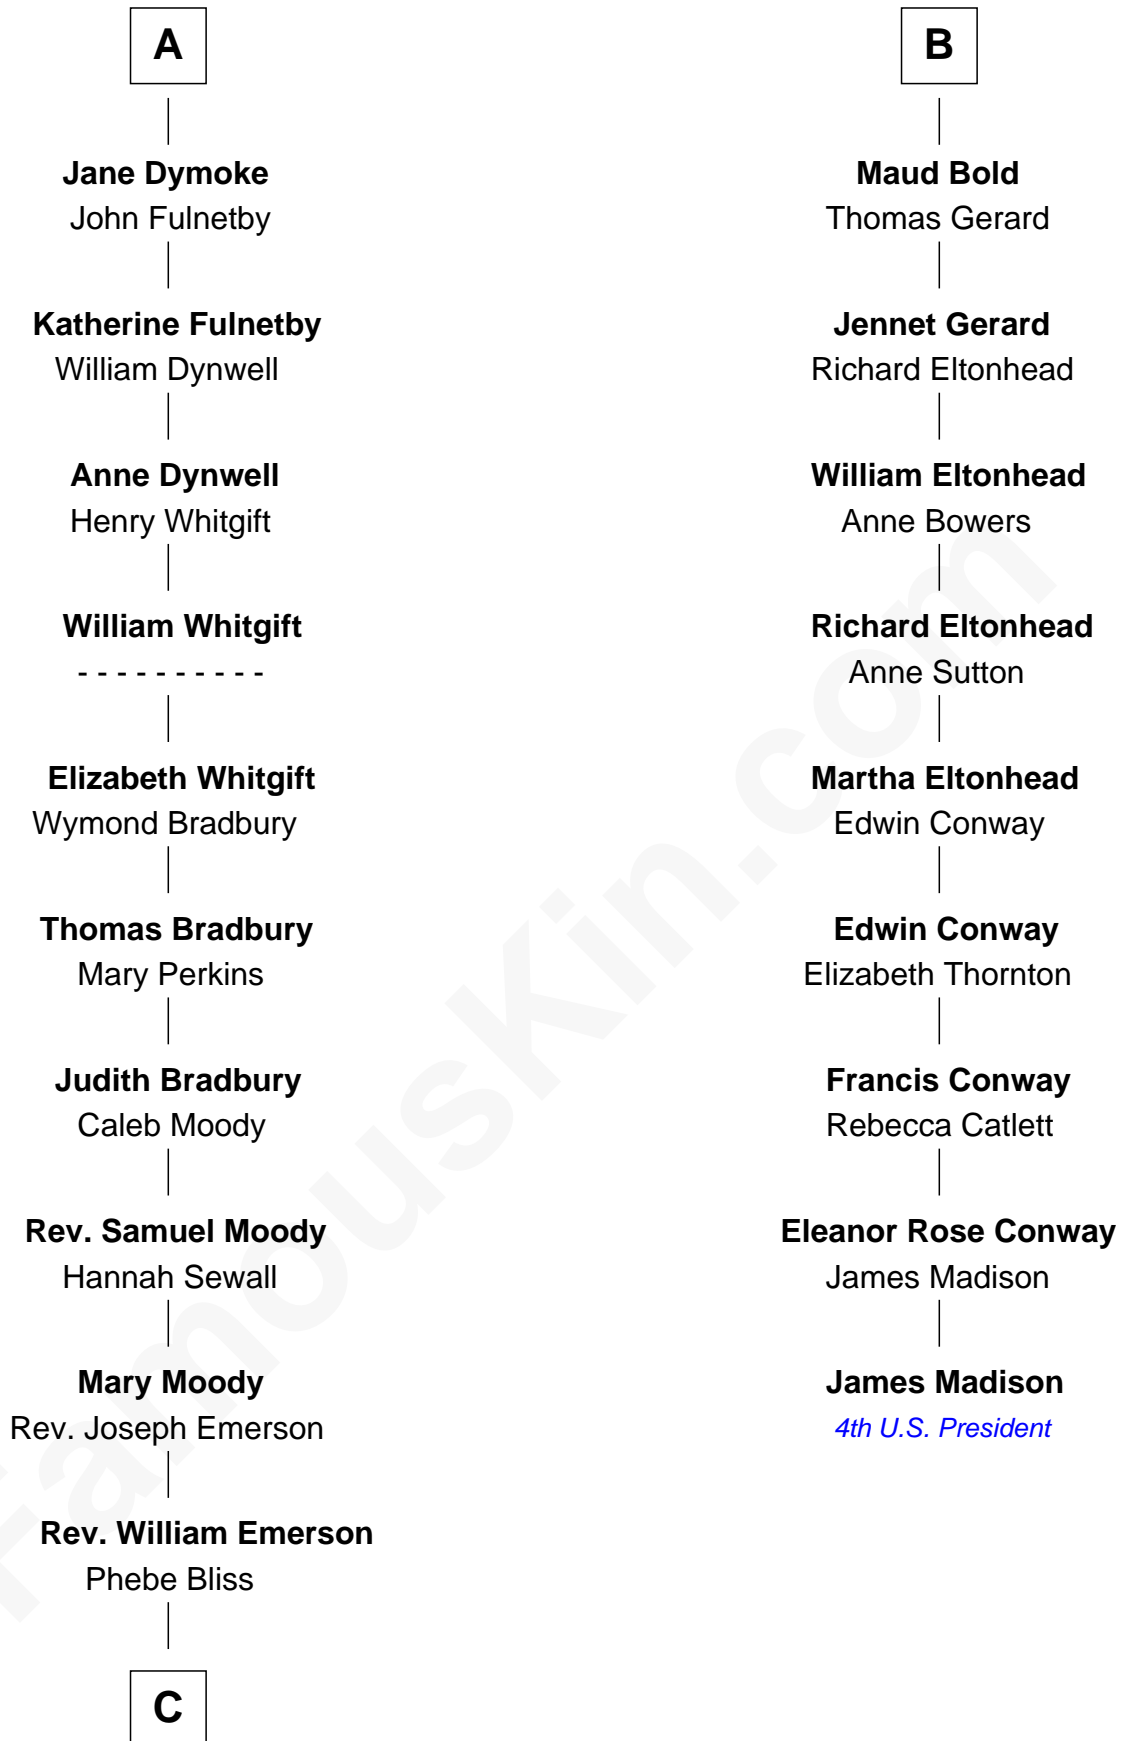

FamousKin.com

Relationship Chart of

Ralph Waldo Emerson

American Poet

15th cousin 3 times removed of

James Madison
4th U.S. President

C

Rev. William Emerson