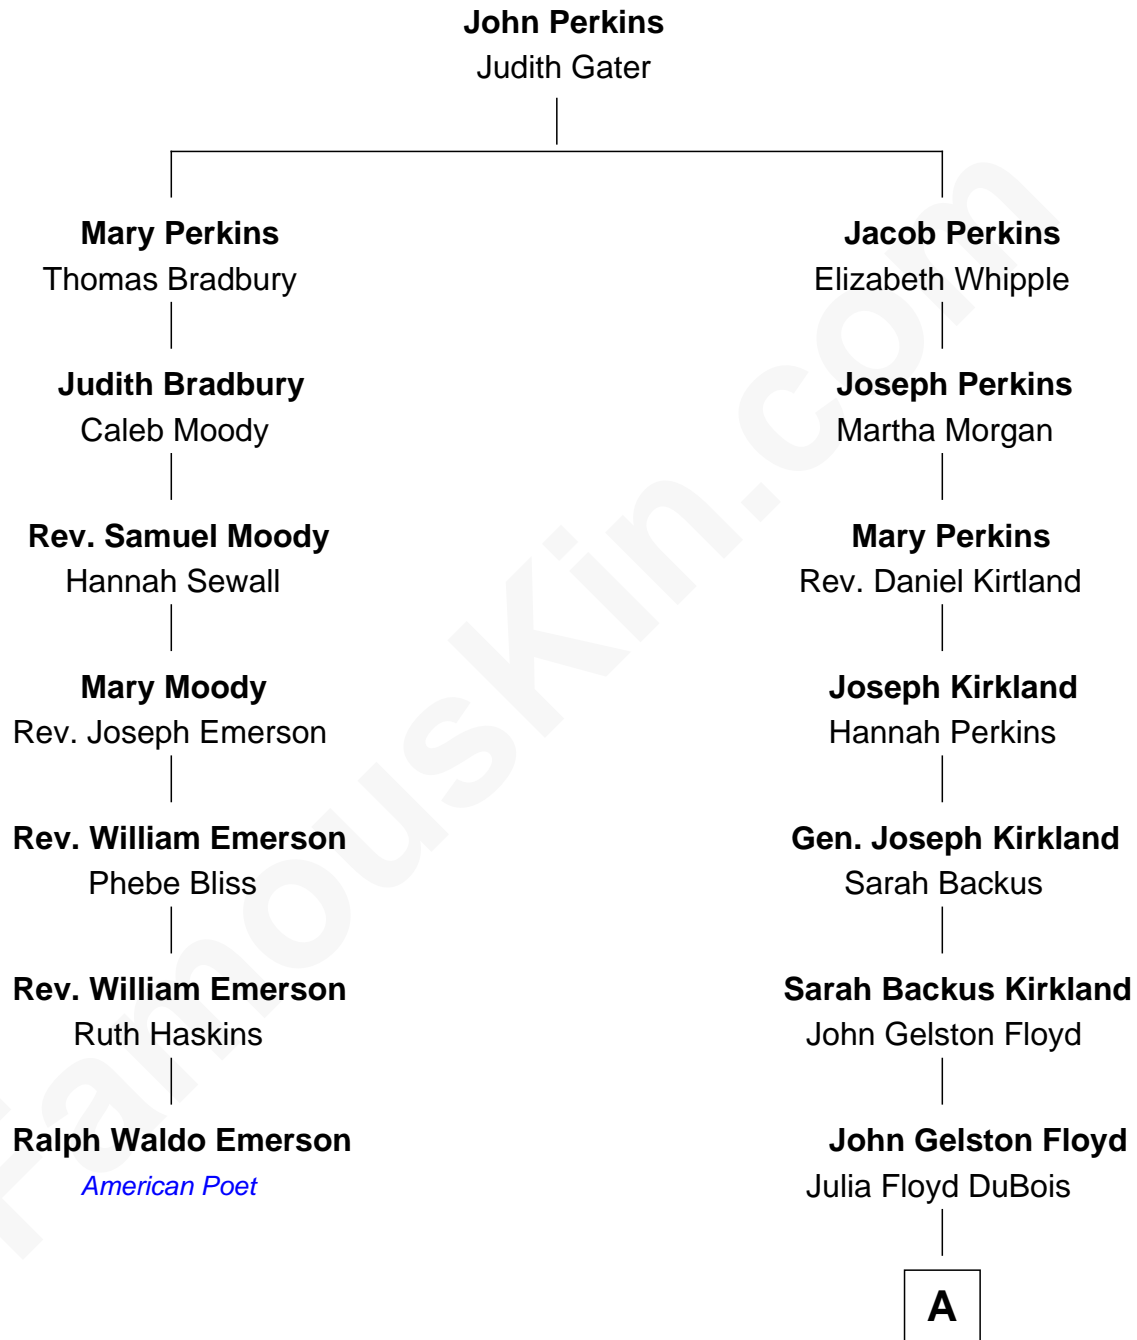

# FamousKin.com

## Relationship Chart of Ralph Waldo Emerson

*American Poet*

6th cousin 3 times removed of

**Bill Weld**

*68th Governor of Massachusetts*

A

—  
**Cornelia DuBois Floyd**

John Treadwell Nichols

—  
**Mary Blake Nichols**

David Weld

—  
**Bill Weld**

*68th Governor of Massachusetts*

FamousKin.com